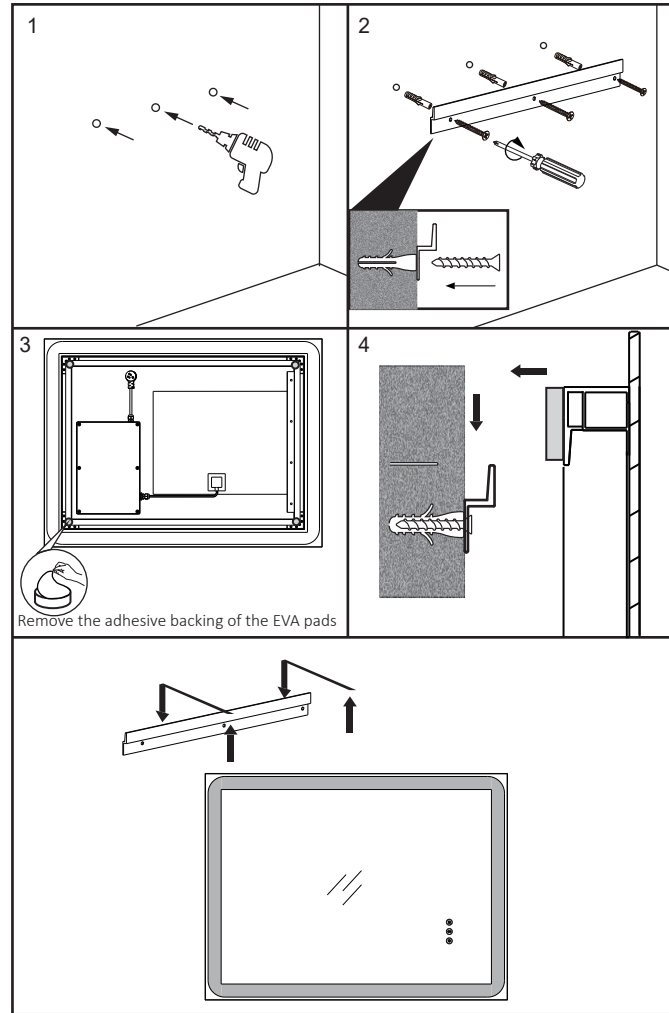

## ILLUSTRATION

## INSTALLATION METHOD

- ① Measure the distance of the aluminum strip behind the mirror with a tape measure.
- ② Mark at the determined installation positions and draw an auxiliary line with a pencil.
- ③ Drill holes at installation positions with an electric drill.
- ④ Hammer the expanded plastic material into the holes.
- ⑤ Take out the metal hanging piece and use a screwdriver to fix the hanging pieces on the wall with screws.
- ⑥ remove the adhesive backing from the EVA gaskets and attach them to the corners.
- ⑦ Point the aluminum strip at the metal pieces and hang the mirror on the wall.