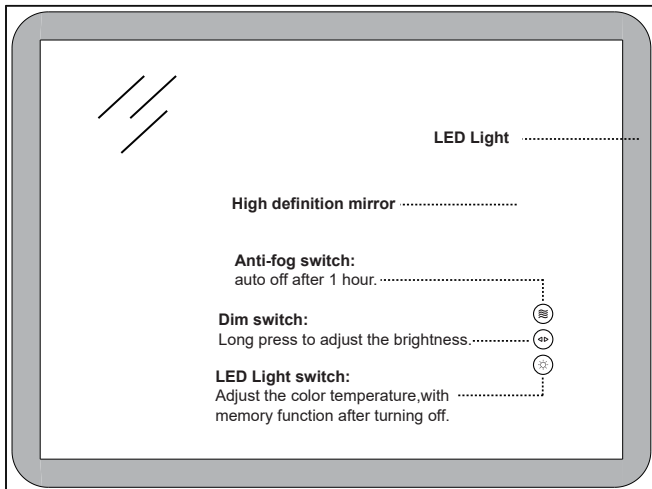

ASSEMBLY & INSTALLATION INSTRUCTIONS

Dear Customer

Thank you for choosing us! We appreciate your business.

Should you have any questions or encounter any issues, please don't hesitate to contact us. You can reach us via email at support@4modernhome.com or by calling 469-3126428. Our team is dedicated to ensuring your complete satisfaction with your purchase. We value your feedback, as it helps future customers in making informed decisions. We encourage you to share your experience by leaving a brief product review on the platform where you made the purchase. Once again, thank you for choosing us!

Best regards!

[Support Team]

Warning: If any special control devices are used with this fixture, follow the instructions carefully to assure full compliance with N.E.C.requirements.If there are any questions, contact a qualified electrical contractor.

Caution: It is highly recommended to get an electrician to install this light.Please make sure to turn the electricity off at the main circuit breaker before beginning installation. All glass is fragile. Use care when handling glass component (s) and/or lamp(s).

ILLUSTRATION