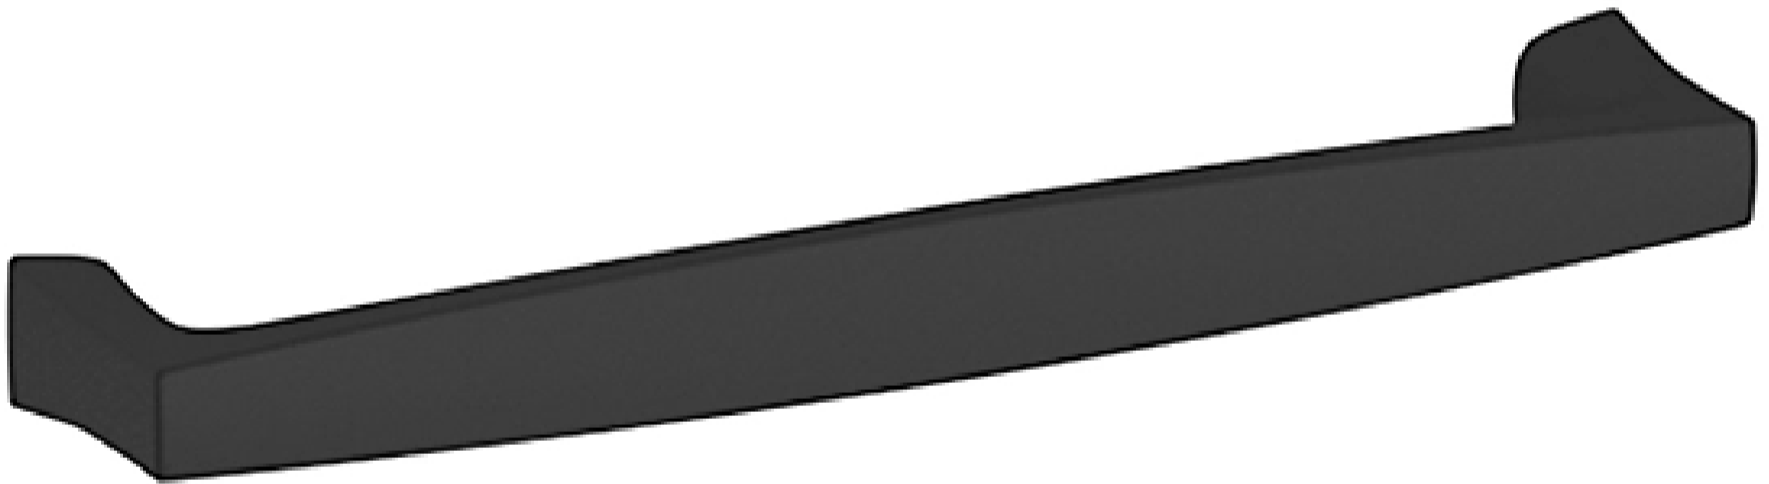

4976 PALM SPRINGS PULL

SPECIFICATIONS

STYLE	Contemporary
CENTER TO CENTER	6
PROJECTION	1.145

4976 PALM SPRINGS PULL

ESTATE PORTFOLIO

Model Number:
4976.190.BIN

Key Features

- ✓ Pull out all the stops with this instant upgrade to your home. With an ode to the modern homes of its namesake, the Palm Springs collection is sleek and sophisticated.

FINISHES OPTIONS

Satin Nickel - 150, US15

Lifetime (PVD) Polished Nickel - 055

Polished Chrome - 260

Lifetime (PVD) Polished Brass - 003

Lifetime (PVD) Satin Brass - 044

Satin Black - 190

Venetian Bronze - 112, 11P

Non-lacquered Brass - 031

all measurements in inches

SPECIFICATIONS

STYLE	Contemporary
CENTER TO CENTER	6
PROJECTION	1.145