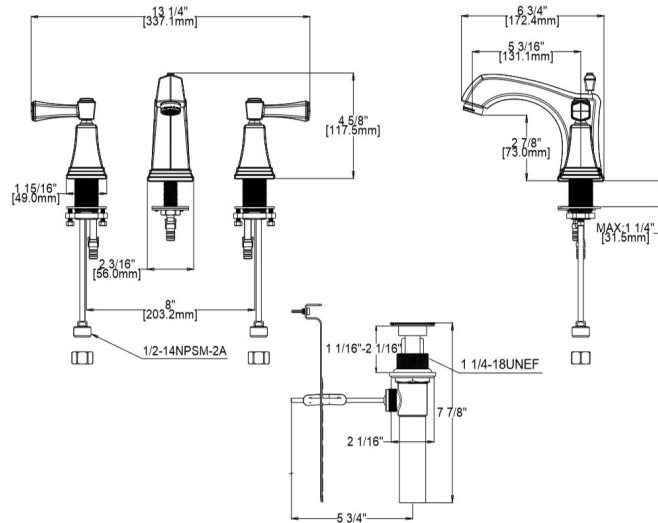

Bathroom Faucet

SPECIFICATIONS

MATERIAL:	Hybrid	FLOW RATE:	1.2 GPM
HANDLE MATERIAL:	Zinc	LOW FLOW:	Yes
SPOUT MATERIAL:	N/A	HANDLES - CONFIGURATION:	Double Handle
CARTRIDGE MATERIAL:	Ceramic	HANDLE REACH:	2.64"
WATERWAY MATERIAL:	Brass	SPRAYER INCLUDED:	No
DRAIN MATERIAL:	Brass	DIMENSIONS WITH DECK PLATE:	13.25" L x 6.8" W x 4.6" D
FAUCET TYPE:	Lav Widespread	WEIGHT WITH DECK PLATE:	5.51 lbs.
MOUNTING TYPE:	Deck Mount	DIMENSIONS W/O DECK PLATE:	13.27" L x 6.79" W x 11.48" D
MOUNTING HOLES:	3	WEIGHT W/O DECK PLATE:	5.42 lbs.
MAX DECK THICKNESS:	1.36"	PVD FINISH:	Yes
DECK PLATE - INCLUDED:	N/A		
SPOUT REACH:	5.16"		
SPOUT HEIGHT:	2.95"		