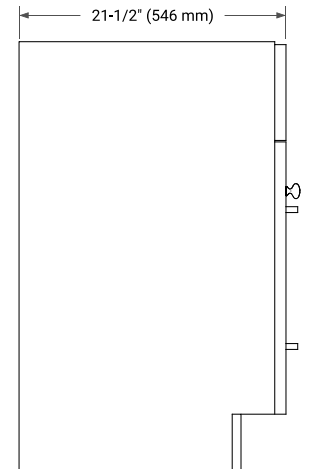

66" SINGLE SINK BASE CABINET

BASE CABINET DIMENSIONS

66" W x 21.5" D x 34.5" H

FEATURES

- Solid wood frame & plywood panels
- Dovetail drawers and joints
- Soft closing doors & drawers

HARDWARE FINISHES*

Brushed Nickel Satin Brass Matte Black Polished Chrome

PLAN VIEW

66" SINGLE RECTANGLE SINK COUNTERTOP WITH 1.5 IN. THICKNESS

OVERALL DIMENSIONS

66.25" W x 22" D x 1.5" H

COUNTERTOP OPTIONS

Carrara White Quartz

FEATURES

- Solid countertop with mitered edges & seams
- Undermount white rectangular sink
- Pre-drilled for 8" widespread faucet

INCLUDED

- Countertop
- Matching Backsplash
- Rectangle Sink

COUNTERTOP PLAN VIEW

EDGE SIDE VIEW

THREE DIMENSIONAL COUNTERTOP VIEW