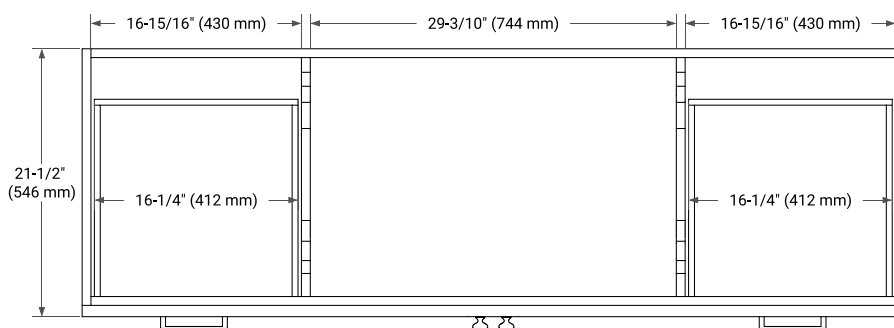

66" SINGLE SINK BASE CABINET

BASE CABINET DIMENSIONS

66" W x 21.5" D x 34.5" H

FEATURES

- Solid wood frame & plywood panels
- Dovetail drawers and joints
- Soft closing doors & drawers

HARDWARE FINISHES*

Brushed Nickel Satin Brass Matte Black Polished Chrome

PLAN VIEW

66" SINGLE RECTANGLE SINK COUNTERTOP WITH 1.5 IN. THICKNESS

OVERALL DIMENSIONS

66.25" W x 22" D x 1.5" H

COUNTERTOP OPTIONS

Carrara White Quartz

FEATURES

- Solid countertop with mitered edges & seams
- Undermount white rectangular sink
- Pre-drilled for 8" widespread faucet

INCLUDED

- Countertop
- Matching Backsplash
- Rectangle Sink

COUNTERTOP PLAN VIEW

EDGE SIDE VIEW

THREE DIMENSIONAL COUNTERTOP VIEW