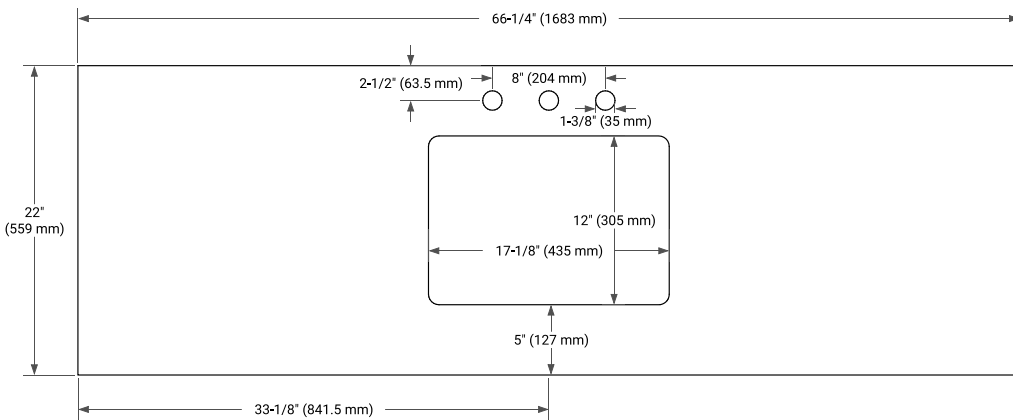

66" SINGLE SINK BASE CABINET

BASE CABINET DIMENSIONS

66" W x 21.5" D x 34.5" H

FEATURES

- Solid wood frame & plywood panels
- Dovetail drawers and joints
- Soft closing doors & drawers

HARDWARE FINISHES*

Brushed Nickel Satin Brass Matte Black Polished Chrome

PLAN VIEW

66" SINGLE RECTANGLE SINK COUNTERTOP WITH 1.5 IN. THICKNESS

OVERALL DIMENSIONS

66.25" W x 22" D x 1.5" H

COUNTERTOP OPTIONS

Carrara White Quartz

FEATURES

- Solid countertop with mitered edges & seams
- Undermount white rectangular sink
- Pre-drilled for 8" widespread faucet

INCLUDED

- Countertop
- Matching Backsplash
- Rectangle Sink

COUNTERTOP PLAN VIEW

EDGE SIDE VIEW

THREE DIMENSIONAL COUNTERTOP VIEW