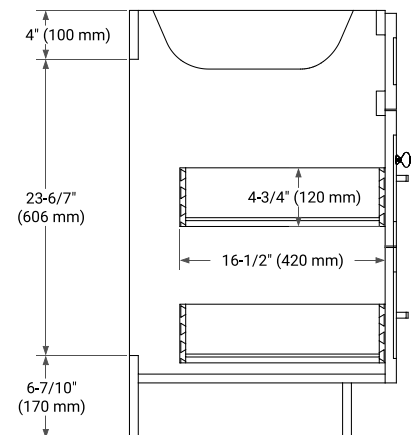

66" SINGLE SINK BASE CABINET

BASE CABINET DIMENSIONS

66" W x 21.5" D x 34.5" H

FEATURES

- Solid wood frame & plywood panels
- Dovetail drawers and joints
- Soft closing doors & drawers

HARDWARE FINISHES*

Brushed Nickel Satin Brass Matte Black Polished Chrome

PLAN VIEW

66" SINGLE RECTANGLE SINK COUNTERTOP WITH 1.5 IN. THICKNESS

OVERALL DIMENSIONS

66.25" W x 22" D x 1.5" H

COUNTERTOP OPTIONS

Carrara White Quartz

FEATURES

- Solid countertop with mitered edges & seams
- Undermount white rectangular sink
- Pre-drilled for 8" widespread faucet

INCLUDED

- Countertop
- Matching Backsplash
- Rectangle Sink

COUNTERTOP PLAN VIEW

EDGE SIDE VIEW

THREE DIMENSIONAL COUNTERTOP VIEW