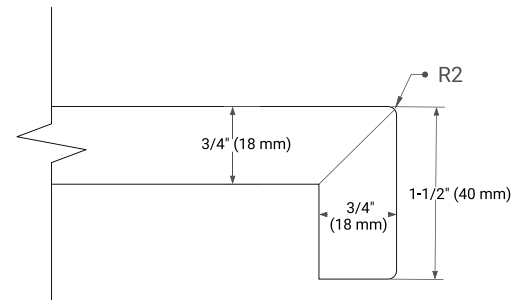

66" SINGLE SINK BASE CABINET

BASE CABINET DIMENSIONS

66" W x 21.5" D x 34.5" H

FEATURES

- Solid wood frame & plywood panels
- Dovetail drawers and joints
- Soft closing doors & drawers

HARDWARE FINISHES*

Brushed Nickel Satin Brass Matte Black Polished Chrome

PLAN VIEW

66" SINGLE RECTANGLE SINK COUNTERTOP WITH 1.5 IN. THICKNESS

OVERALL DIMENSIONS

66.25" W x 22" D x 1.5" H

COUNTERTOP OPTIONS

Carrara White Quartz

FEATURES

- Solid countertop with mitered edges & seams
- Undermount white rectangular sink
- Pre-drilled for 8" widespread faucet

INCLUDED

- Countertop
- Matching Backsplash
- Rectangle Sink

COUNTERTOP PLAN VIEW

EDGE SIDE VIEW

THREE DIMENSIONAL COUNTERTOP VIEW