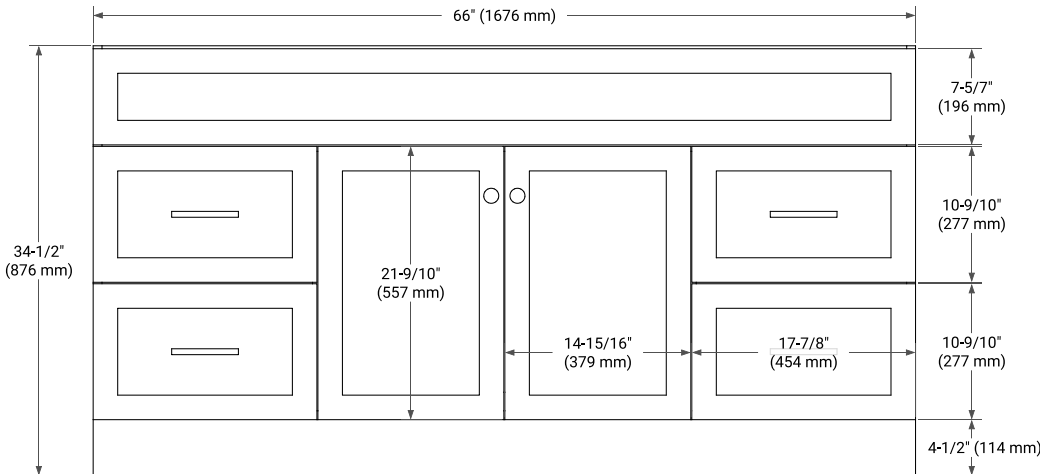

66" SINGLE SINK BASE CABINET

BASE CABINET DIMENSIONS

66" W x 21.5" D x 34.5" H

FEATURES

- Solid wood frame & plywood panels
- Dovetail drawers and joints
- Soft closing doors & drawers

HARDWARE FINISHES*

Brushed Nickel   Satin Brass   Matte Black   Polished Chrome

Hardware comes preinstalled with the illustrated option. Other finishes are available on our online store if you prefer a different one.

AVAILABLE COLORS

White   Grey   Midnight Blue   Black

FRONT VIEW

SIDE VIEW

PLAN VIEW