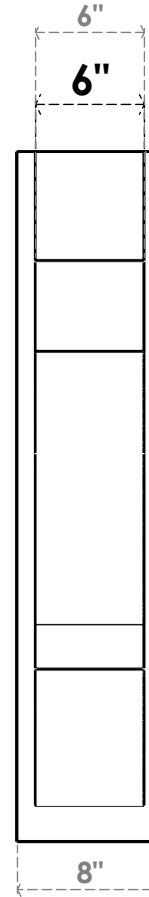

ITEM NUMBER: OUTUROC060X080X26000X38000X060X020X060BOA44RCPR

6"W TOP X 8"W BACK X 26"D X 38"H X 6"T TOP X 2"T BACK TIMBERTHANE ROUGH CEDAR BALBOA FAUX WOOD OPEN OUTLOOKER, BLOCK TOP AND BACK, 6"W CLOSED BRACE, PRIMED TAN

SIDE PROFILE

FRONT PROFILE

ISOMETRIC

EKENA MILLWORK
2300 WEST MAIN ST.
CLARKSVILLE, TX 75426
TOLL FREE: 866-607-0453
WWW.EKENAMILLWORK.COM

NOTES

1. INSTALLATION TO BE COMPLETED IN ACCORDANCE WITH MANUFACTURER'S SPECIFICATIONS.
2. DRAWING MAY NOT BE TO SCALE
3. THIS DRAWING IS INTENDED FOR DESIGN AND PLANNING PURPOSES ONLY.
4. ALL INFORMATION CONTAINED HEREIN WAS CURRENT AT THE TIME OF DEVELOPMENT BUT MUST BE REVIEWED AND APPROVED BY THE PRODUCT MANUFACTURER TO BE CONSIDERED ACCURATE.
5. TIMBERTHANE ARCHITECTURAL PRODUCTS ARE MADE FROM HIGH DENSITY URETHANE AND COME FACTORY PRIMED