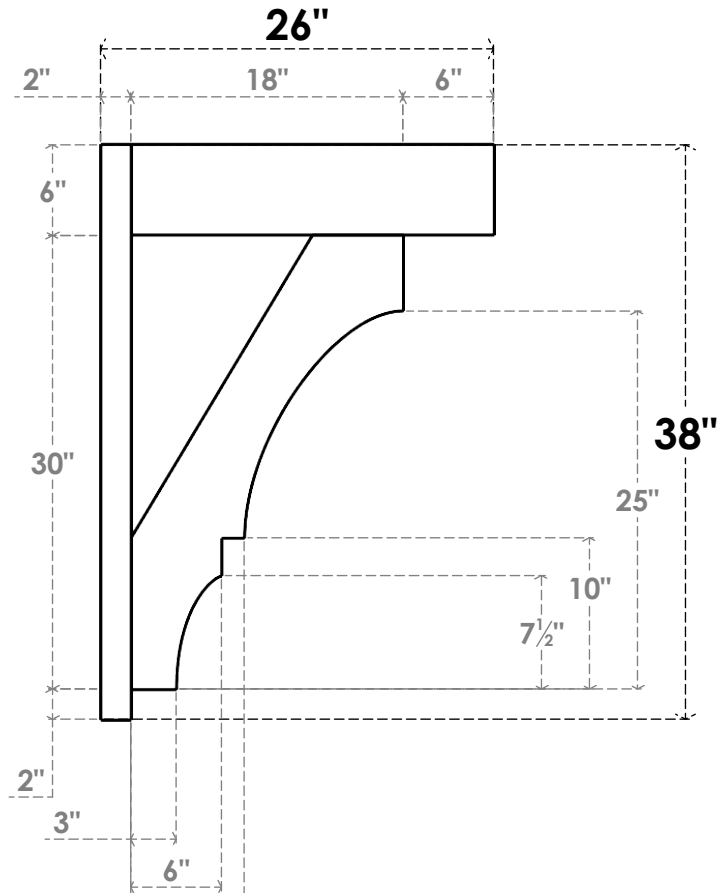

ITEM NUMBER: OUTUROC060X080X26000X38000X060X020X060BOA44RCPR

6"W TOP X 8"W BACK X 26"D X 38"H X 6"T TOP X 2"T BACK TIMBERTHANE ROUGH CEDAR BALBOA FAUX WOOD OPEN OUTLOOKER, BLOCK TOP AND BACK, 6"W CLOSED BRACE, PRIMED TAN

SIDE PROFILE

FRONT PROFILE

ISOMETRIC

EKENA MILLWORK
2300 WEST MAIN ST.
CLARKSVILLE, TX 75426
TOLL FREE: 866-607-0453
WWW.EKENAMILLWORK.COM

NOTES

1. INSTALLATION TO BE COMPLETED IN ACCORDANCE WITH MANUFACTURER'S SPECIFICATIONS.
2. DRAWING MAY NOT BE TO SCALE
3. THIS DRAWING IS INTENDED FOR DESIGN AND PLANNING PURPOSES ONLY.
4. ALL INFORMATION CONTAINED HEREIN WAS CURRENT AT THE TIME OF DEVELOPMENT BUT MUST BE REVIEWED AND APPROVED BY THE PRODUCT MANUFACTURER TO BE CONSIDERED ACCURATE.
5. TIMBERTHANE ARCHITECTURAL PRODUCTS ARE MADE FROM HIGH DENSITY URETHANE AND COME FACTORY PRIMED