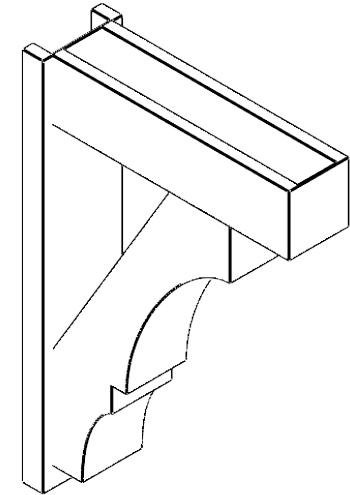

ITEM NUMBER: OUTUROC060X080X26000X38000X060X020X060BOA44RCPR

6"W TOP X 8"W BACK X 26"D X 38"H X 6"T TOP X 2"T BACK TIMBERTHANE ROUGH CEDAR BALBOA FAUX WOOD OPEN OUTLOOKER, BLOCK TOP AND BACK, 6"W CLOSED BRACE, PRIMED TAN

SIDE PROFILE

FRONT PROFILE

ISOMETRIC

EKENA MILLWORK
2300 WEST MAIN ST.
CLARKSVILLE, TX 75426
TOLL FREE: 866-607-0453
WWW.EKENAMILLWORK.COM

NOTES

1. INSTALLATION TO BE COMPLETED IN ACCORDANCE WITH MANUFACTURER'S SPECIFICATIONS.
2. DRAWING MAY NOT BE TO SCALE
3. THIS DRAWING IS INTENDED FOR DESIGN AND PLANNING PURPOSES ONLY.
4. ALL INFORMATION CONTAINED HEREIN WAS CURRENT AT THE TIME OF DEVELOPMENT BUT MUST BE REVIEWED AND APPROVED BY THE PRODUCT MANUFACTURER TO BE CONSIDERED ACCURATE.
5. TIMBERTHANE ARCHITECTURAL PRODUCTS ARE MADE FROM HIGH DENSITY URETHANE AND COME FACTORY PRIMED