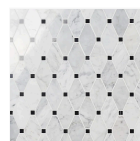

DESIGN. PRICE. EXPERIENCE

tilebar.com

888.541.3840

Octave Asian Statuary & Athens Gray 2x4 Marble Polished Mosaic Tile

SPECIFICATIONS

Available Sizes	2x4"	Chip Size	2" x 3.75" .5" x .5" Dot
Commercial	Wall Floor	Item Color	White/Gray & Brown
Location	Backsplash, Bathroom, Indoor, Kitchen, Outdoor, Shower	Material	Athens Gray + Asian Statuary
Residential	Wall Floor	Sample Size	2.65" x 6.2"
Size	10" x 10"	Stone Type	Asian Statuary, Athens Gray
Thickness	10 mm	Tile Finish	Polish
Weight	4.2 lbs		

OPTIONS

More in this collection

Octave Blue 2x4 Polished...
\$39.51 sq. ft.

Octave Light Brown 2x4...
\$21.95 sq. ft.

Octave White 2x4 Octagon...
\$21.95 sq. ft.

Frequently Bought Together

				
Laticrete Permacolor Bright...	Asian Statuary Gray 1x12 Marble Pencil...	Asian Statuary White 2x12 Marble...	Asian Statuary 5x12 Marble Base...	Asian Statuary White 1x12 Marble
\$32.00	\$11.99	\$16.99	\$19.95	\$11.99

Octave Pattern Asian Statuary with Athens Gray Dot Marble Tile

These hand-made window patterns are made from stone mosaics, each piece fits into the next like a perfect puzzle. Its stunning design and unique pattern of rectangle and oblong octagons will bring warmth and a natural ambiance to your home. The mesh backing not only simplifies installation, it also allows the tiles to be separated which adds to their design flexibility.