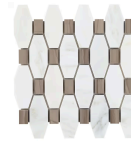

DESIGN. PRICE. EXPERIENCE

tilebar.com

888.541.3840

Octave Asian Statuary & Athens Gray 2x4 Marble Polished Mosaic Tile

SPECIFICATIONS

Available Sizes	2x4"	Chip Size	2" x 3.75" .5" x .5" Dot
Commercial	Wall Floor	Item Color	White/Gray & Brown
Location	Backsplash, Bathroom, Indoor, Kitchen, Outdoor, Shower	Material	Athens Gray + Asian Statuary
Residential	Wall Floor	Sample Size	2.65" x 6.2"
Size	10" x 10"	Stone Type	Asian Statuary, Athens Gray
Thickness	10 mm	Tile Finish	Polish
Weight	4.2 lbs		

OPTIONS

More in this collection

Octave Blue 2x4 Polished...
\$39.51 sq. ft.

Octave Light Brown 2x4...
\$21.95 sq. ft.

Octave White 2x4 Octagon...
\$21.95 sq. ft.

Frequently Bought Together

				
Laticrete Permacolor Bright...	Asian Statuary Gray 1x12 Marble Pencil...	Asian Statuary White 2x12 Marble...	Asian Statuary 5x12 Marble Base...	Asian Statuary White 1x12 Marble
\$32.00	\$11.99	\$16.99	\$19.95	\$11.99

Octave Pattern Asian Statuary with Athens Gray Dot Marble Tile

These hand-made window patterns are made from stone mosaics, each piece fits into the next like a perfect puzzle. Its stunning design and unique pattern of rectangle and oblong octagons will bring warmth and a natural ambiance to your home. The mesh backing not only simplifies installation, it also allows the tiles to be separated which adds to their design flexibility.