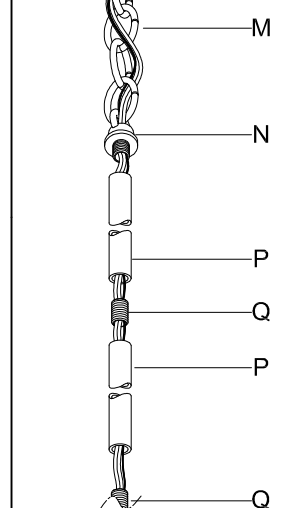

Assembly & Installation Instructions

CAUTION: Read instructions carefully and turn electricity off at main circuit breaker panel before beginning installation.

*****

WARNING - If any Special Control Devices are used with this Fixture, Follow the Instructions Carefully to assure full compliance with N.E.C. requirements. If there are any questions, contact a Qualified Electrical Contractor.

WARNING - This product contains chemicals known to the State of California to cause cancer, birth defects and /or other reproductive harm. Thoroughly wash hands after installing, handling, cleaning, or otherwise touching this product.

CAUTION - All glass is fragile, use care when handling Glass component(s) and or Lamp(s).

*****

CANOPY MOUNTING & WIRE CONNECTION ASSEMBLY STEPS:

1. D,E → A
2. K → D
3. B,A → C
4. F → N
5. N → P
6. P → Q
7. M → L,P
8. F → P,N,M,L
9. F → G
10. H,J → D

ADJUST HEIGHT WITH "D"
K → A (TO LOCK)
RÉGLEZ LA HAUTEUR AVEC "D"
K → A (À VERROUILLER)
AJUSTA LA ALTURA CON "D"
K → A (APRETAR)

FIXTURE ASSEMBLY STEPS:

1. T → Q
2. V,W → X
3. R,S → W
4. Y,Z,AA → X
5. BB → U

B, C, G & BB
(NOT FURNISHED)
(NON FOURNIE)
(NO INCLUIDA)