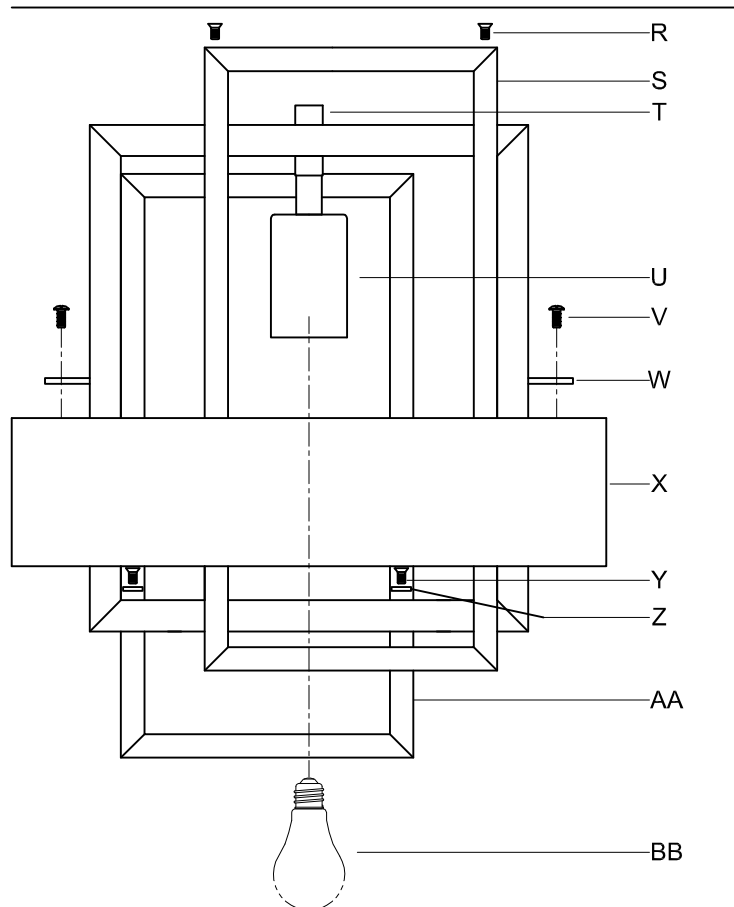

Assembly & Installation Instructions

CAUTION: Read instructions carefully and turn electricity off at main circuit breaker panel before beginning installation.

*****

WARNING - If any Special Control Devices are used with this Fixture, Follow the Instructions Carefully to assure full compliance with N.E.C. requirements. If there are any questions, contact a Qualified Electrical Contractor.

WARNING - This product contains chemicals known to the State of California to cause cancer, birth defects and /or other reproductive harm. Thoroughly wash hands after installing, handling, cleaning, or otherwise touching this product.

CAUTION - All glass is fragile, use care when handling Glass component(s) and or Lamp(s).

*****

CANOPY MOUNTING & WIRE CONNECTION ASSEMBLY STEPS:

1. D,E → A
2. K → D
3. B,A → C
4. F → N
5. N → P
6. P → Q
7. M → L,P
8. F → P,N,M,L
9. F → G
10. H,J → D

ADJUST HEIGHT WITH "D"
K → A (TO LOCK)
RÉGLEZ LA HAUTEUR AVEC "D"
K → A (À VERROUILLER)
AJUSTA LA ALTURA CON "D"
K → A (APRETAR)

FIXTURE ASSEMBLY STEPS:

1. T → Q
2. V,W → X
3. R,S → W
4. Y,Z,AA → X
5. BB → U

B, C, G & BB
(NOT FURNISHED)
(NON FOURNIE)
(NO INCLUIDA)