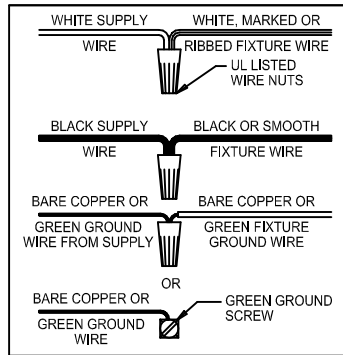

Assembly & Installation Instructions

CAUTION: Read instructions carefully and turn electricity off at main circuit breaker panel before beginning installation.

WARNING - If any Special Control Devices are used with this Fixture, Follow the Instructions Carefully to assure full compliance with N.E.C. requirements. If there are any questions, contact a Qualified Electrical Contractor.

CAUTION - All glass is fragile, use care when handling Glass component(s) and or Lamp(s).

CANOPY MOUNTING & WIRE CONNECTION ASSEMBLY STEPS:

1. D,E → A
2. K → D
3. B,A → C
4. F → N
5. N → P
6. P → Q
7. M → L,P
8. F → P,N,M,L
9. F → G
10. H,J → D