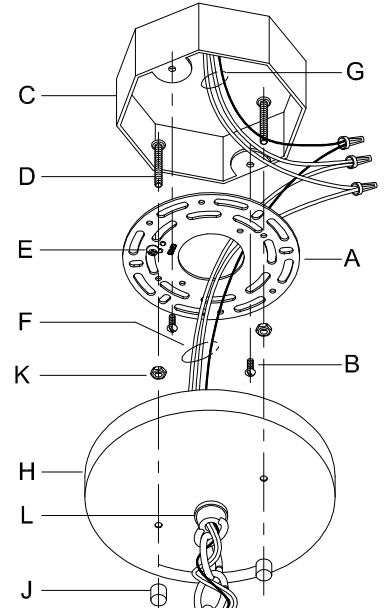

Assembly & Installation Instructions

CAUTION: Read instructions carefully and turn electricity off at main circuit breaker panel before beginning installation.

WARNING - If any Special Control Devices are used with this Fixture, Follow the Instructions Carefully to assure full compliance with N.E.C. requirements. If there are any questions, contact a Qualified Electrical Contractor.

CAUTION - All glass is fragile, use care when handling Glass component(s) and or Lamp(s).

CANOPY MOUNTING & WIRE CONNECTION ASSEMBLY STEPS:

1. D,E → A
2. K → D
3. B,A → C
4. F → N
5. N → P
6. P → Q
7. M → L,P
8. F → P,N,M,L
9. F → G
10. H,J → D