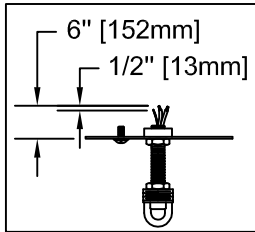

CAUTION - All glass is fragile, use care when handling Glass component(s) and or Lamp(s).

CANOPY MOUNTING & WIRE CONNECTION ASSEMBLY STEPS:

1. D,E → A
2. K → D
3. B,A → C
4. F → N
5. N → P
6. P → Q
7. M → L,P
8. F → P,N,M,L
9. F → G
10. H,J → D