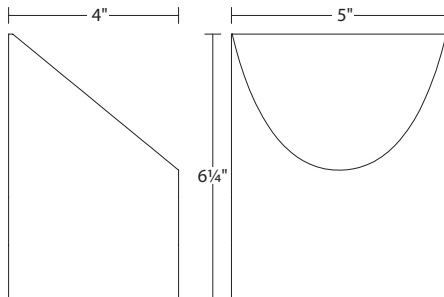

7223

Shear Large LED Sconce

Dimensions:

Height: 6 ¼"
Width: 5"

Description:

Shade: Die-Cast Aluminum
Extension: 4"
Wall Plate: 6 ¼" x 5"
WET LOCATION

Lamping Options:

Bulb: (1) LED PAR20, Medium Base

Available Finishes:

Textured Bronze
7223.72-WL

Textured Gray
7223.74-WL

Textured White
7223.98-WL

SONNEMAN
A WAY OF LIGHT