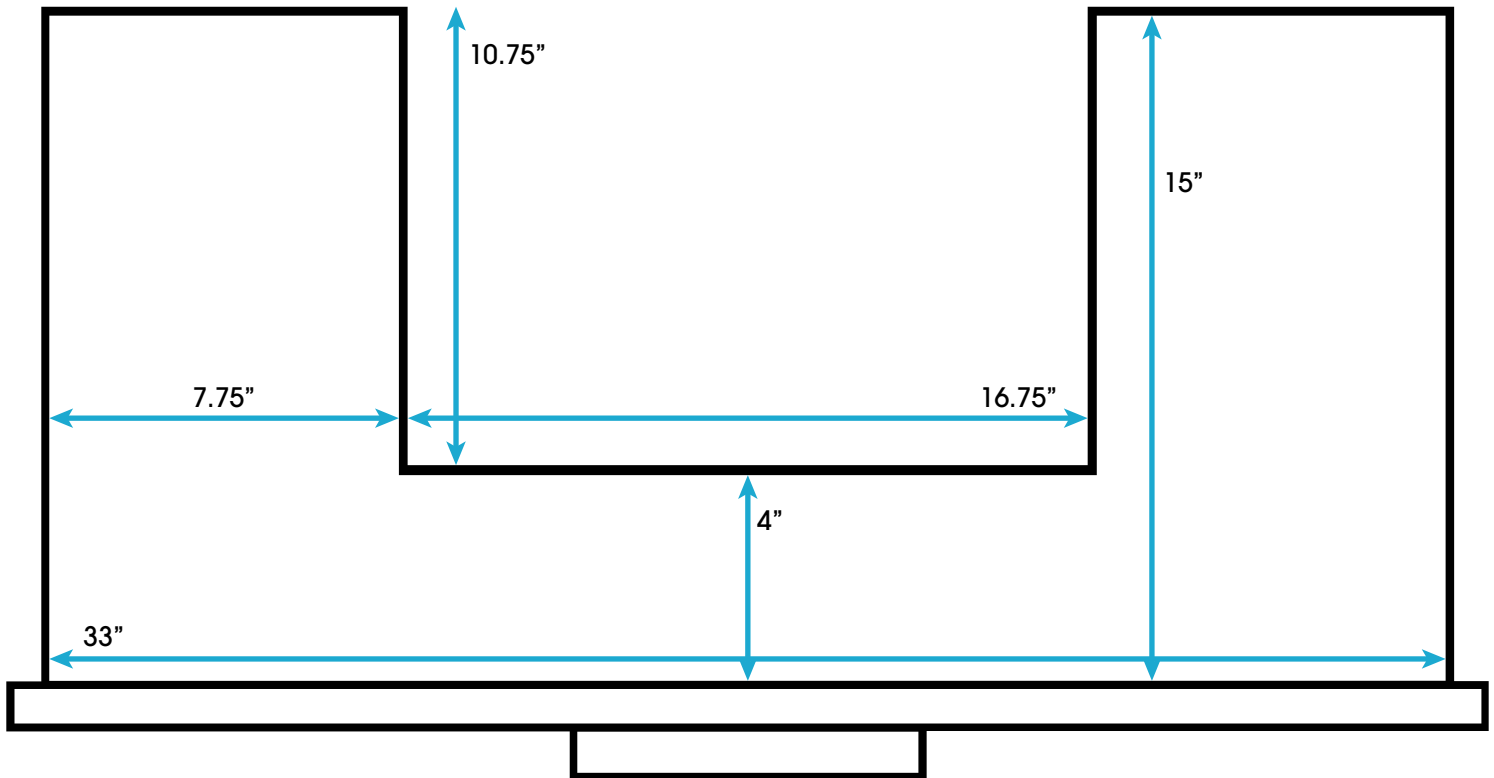

# ***36-inch Bath Vanity*** **Top Drawer (Top View)**

**All measurements are approximate and rounded to the nearest quarter inch  
Please allow for a slight margin of error**