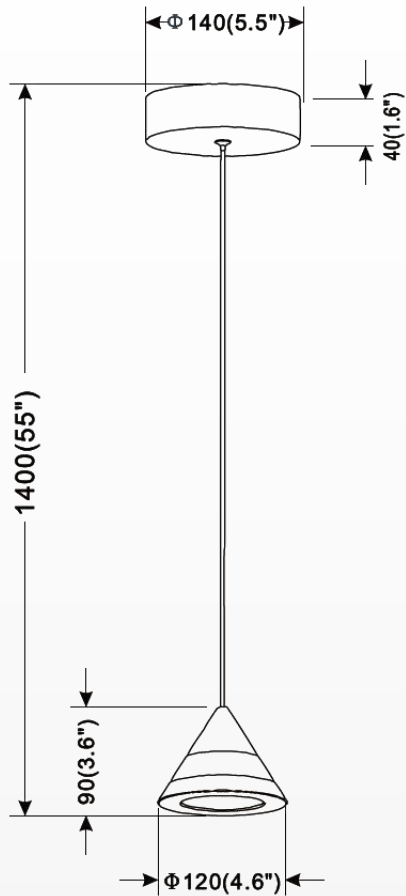

LED Pendant Lights

SPECIFICATION

- Dimension: 5.5" × 55"
- Wattage: 5W
- Voltage: 120V
- Temp: 3000K
- Lumens: 214LM
- Dimmable: ELV, DIMMING 5%-100%
- CRI: > 80
- Material: Iron+Aluminum+Acrylic
- Lifespan: 50000hs
- Warranty: 3 years
- Operation temperature: -20°C-40°C

AVAILABLE FINISH

Aluminum

Black

WHAT'S IN THE BOX:

mounting bracket; plastic anchors;
anchor screws; outlet screws;
wire connectors, ground screw,
canopy screw, gloves