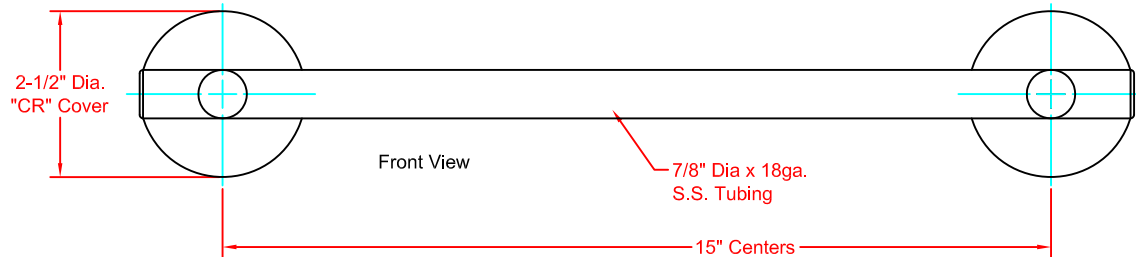

MATERIALS

Mounting Flange: 2-1/2" Dia., 14ga. Stainless Steel.
Post: 7/8" Dia., 18ga. Stainless Steel.
Concealed Friction Cover: 22ga. Stainless Steel.

FINISHES

Available in Polished and Satin Stainless Steel.