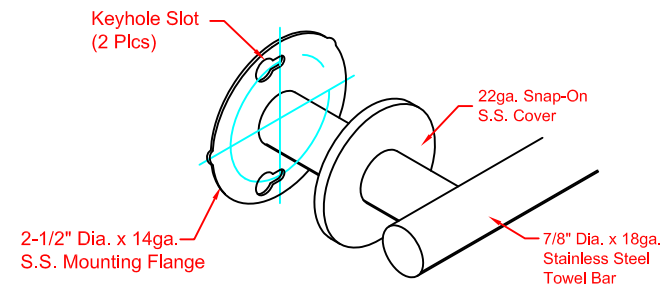

MATERIALS

Mounting Flange: 2-1/2" Dia., 14ga. Stainless Steel.
Post: 7/8" Dia., 18ga. Stainless Steel.
Concealed Friction Cover: 22ga. Stainless Steel.

FINISHES

Available in Polished and Satin Stainless Steel.