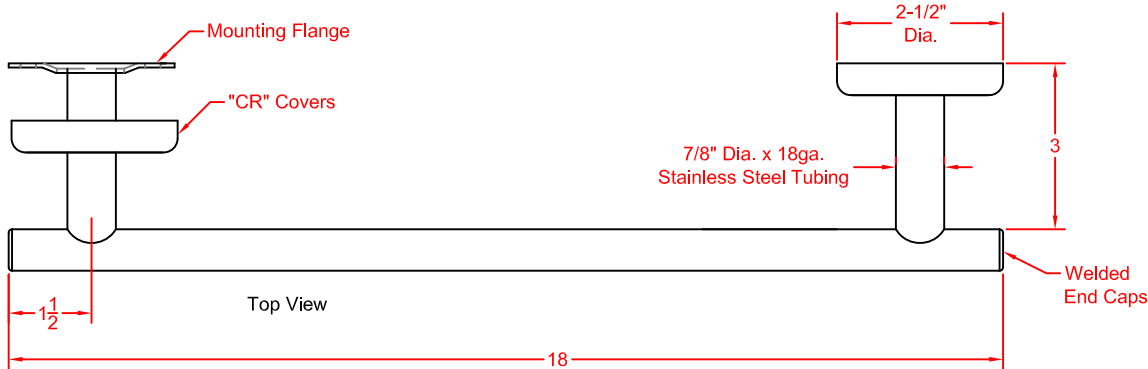

MATERIALS

Mounting Flange: 2-1/2" Dia., 14ga. Stainless Steel.
Post: 7/8" Dia., 18ga. Stainless Steel.
Concealed Friction Cover: 22ga. Stainless Steel.

FINISHES

Available in Polished and Satin Stainless Steel.

Mounting Flange Detail