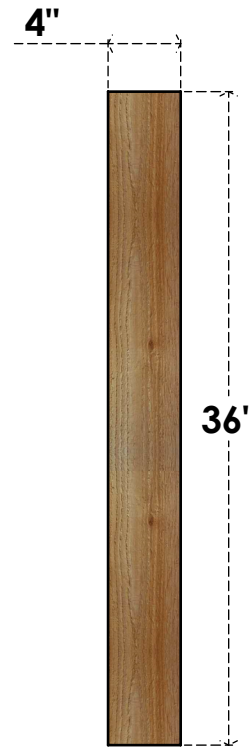

BRC04X24X36TRA00RWR

4"W X 24"D X 36"H TRADITIONAL ROUGH SAWN BRACE, WESTERN RED CEDAR

SIDE

FRONT

EKENA MILLWORK
 2300 WEST MAIN ST.
 CLARKSVILLE, TX 75426
 TOLL FREE: 866-607-0453
 WWW.EKENAMILLWORK.COM

NOTES

1. INSTALLATION TO BE COMPLETED IN ACCORDANCE WITH MANUFACTURER'S SPECIFICATIONS.
2. DRAWING MAY NOT BE TO SCALE
3. THIS DRAWING IS INTENDED FOR DESIGN AND PLANNING PURPOSES ONLY.
4. ALL INFORMATION CONTAINED HEREIN WAS CURRENT AT THE TIME OF DEVELOPMENT BUT MUST BE REVIEWED AND APPROVED BY THE PRODUCT MANUFACTURER TO BE CONSIDERED ACCURATE.
5. PRODUCTS ARE NOT KILN DRIED. THIS ITEM IS UNIQUE AND WILL CONTAIN THE NATURAL VARIATIONS THAT THE WOOD SPECIES OFFERS. THIS MAY RESULT IN VARIATIONS UP TO 1/4"