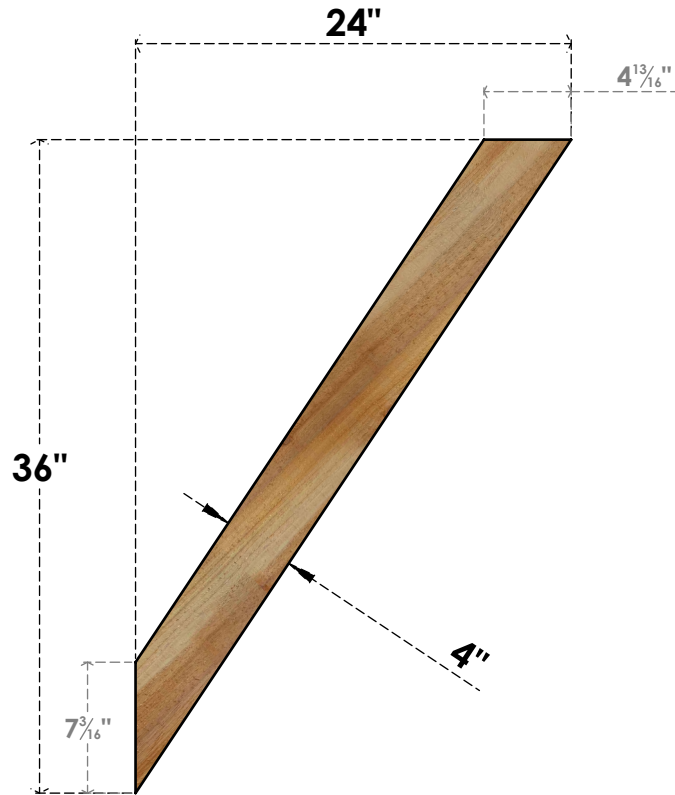

BRC04X24X36TRA00RWR

4"W X 24"D X 36"H TRADITIONAL ROUGH SAWN BRACE, WESTERN RED CEDAR

SIDE

FRONT

EKENA MILLWORK
 2300 WEST MAIN ST.
 CLARKSVILLE, TX 75426
 TOLL FREE: 866-607-0453
 WWW.EKENAMILLWORK.COM

NOTES