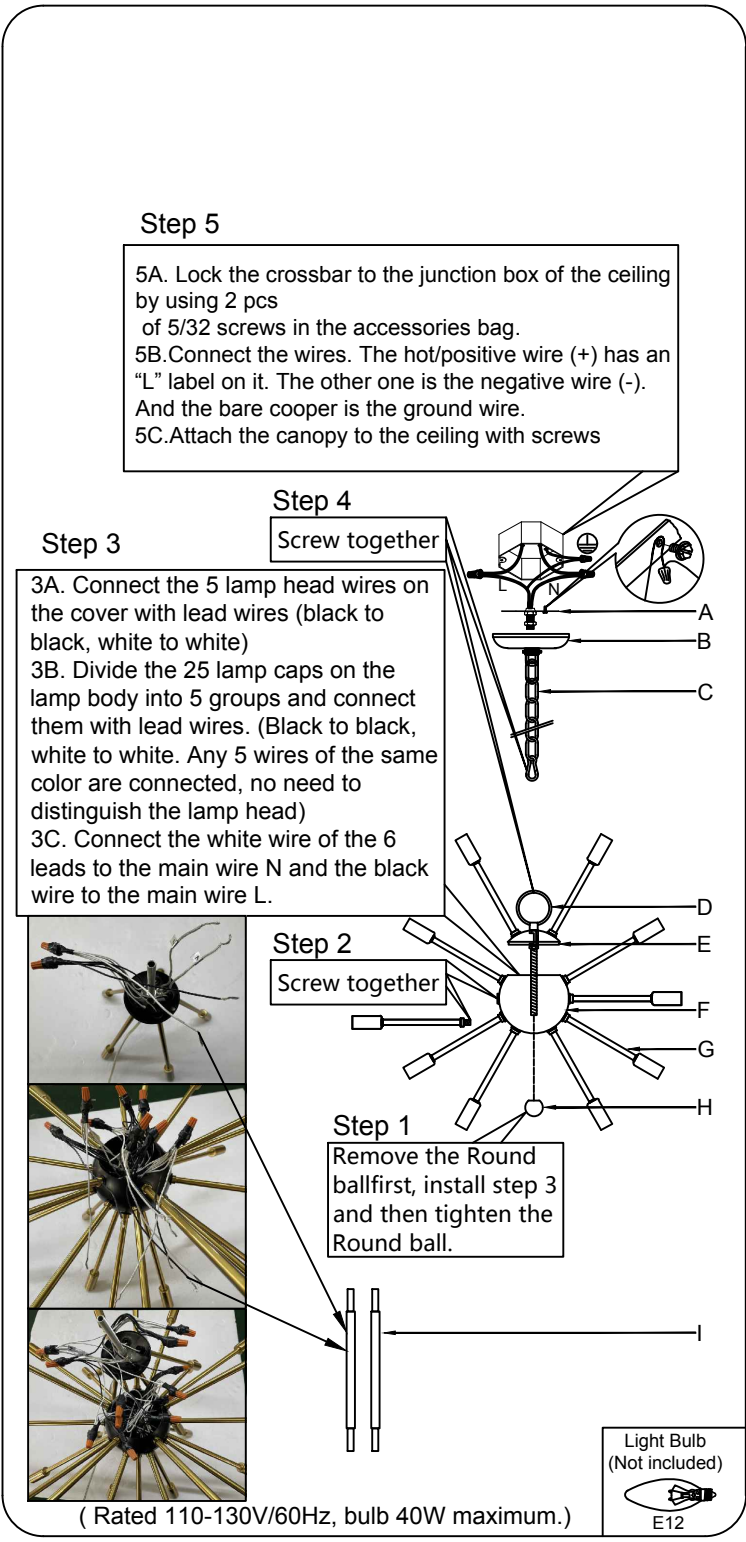

Assembly & Installation Instructions

Warning: If any special control devices are used with this fixture, follow the instructions carefully to assure full compliance with N.E.C.requirements. If there are any questions, contact a qualified electric contractor.

WIRE CONNECTION DIAGRAM

Wires meeting safety standards are required to connect the electrical circuit.

CAUTION: Risk of fire

Please read all instructions carefully. Before you proceed to install, make sure that the power supply is turned off and remains off until installation is completed.