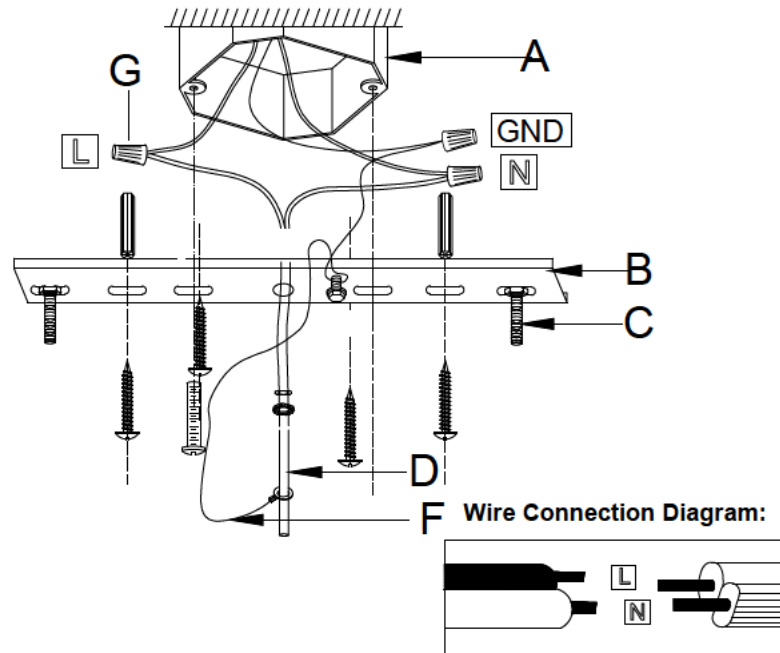

MOUNTING AND WIRING

WARNING:

Improper installation may cause electrical shock, fire, or equipment damage. The person performing the installation must be familiar with the construction and operation of the product and associated hazards

Please proceed in an alphabetical order:

A. Existing Electrical BOX B. Crossbar C. Crossbar Screws
D. Ground Wire E. Canopy F. Wire G. Junction Caps

attach the crossbar(B) to the existing electrical box(A) using the two crossbar screws(C) which are not supplied and should already be in your box. Pass the main wire(F) and ground wire(D) through the canopy(E) and the crossbar(B) until the end of the main wire(F) reaches the electrical box (A) where you can wire using electrician connections. Be sure when connecting the wire use electrician approved junction caps(G). stow the excess wire in the electrical box(A). raise the canopy(E), attach canopy(E) to ceiling, and hold the canopy(E).

INSTALLATION INSTRUCTIONS

IMPORTANT SAFETY INSTRUCTIONS:

Please read through all the instructions carefully and completely before beginning assembly and installation

This product must be installed in accordance with installation instructions and all safety and building codes. It is strongly suggested that all direct wired fixtures be installed by a licensed electrician