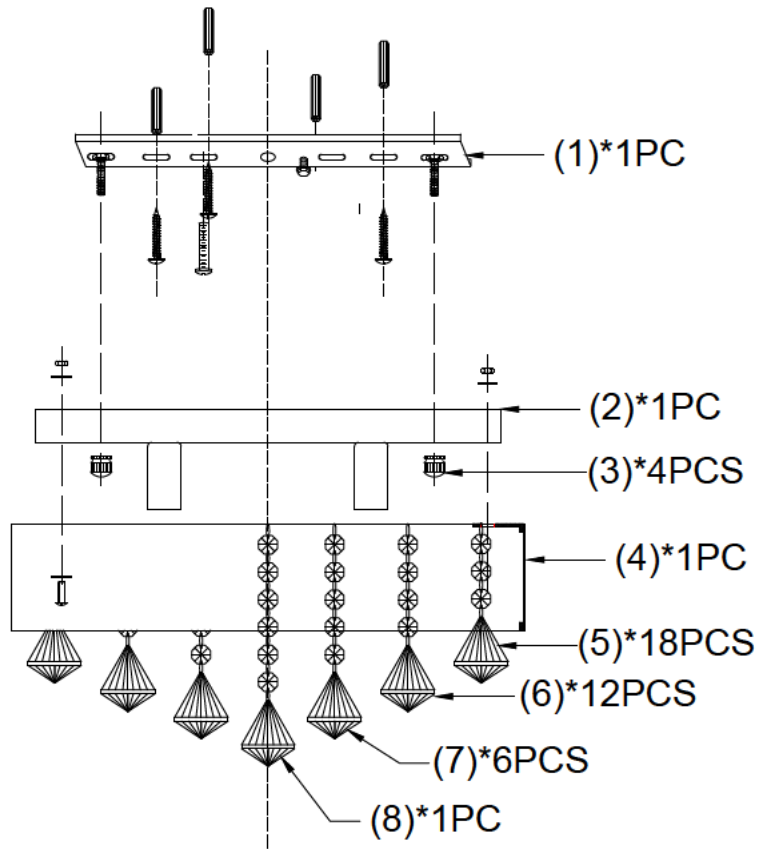

Please proceed in an alphabetical order:

A. Existing Electrical BOX B. Crossbar C. Crossbar Screws
D. Ground Wire E. Canopy F. Wire G. Junction Caps

attach the crossbar(B) to the existing electrical box(A) using the two crossbar screws(C) which are not supplied and should already be in your box. Pass the main wire(F) and ground wire(D) through the canopy(E) and the crossbar(B) until the end of the main wire(F) reaches the electrical box (A) where you can wire using electrician connections. Be sure when connecting the wire use electrician approved junction caps(G). stow the excess wire in the electrical box(A). raise the canopy(E), attach canopy(E) to ceiling, and hold the canopy(E).

INSTALLATION INSTRUCTIONS

IMPORTANT SAFETY INSTRUCTIONS:

Please read through all the instructions carefully and completely before beginning assembly and installation

This product must be installed in accordance with installation instructions and all safety and building codes. It is strongly suggested that all direct wired fixtures be installed by a licensed electrician

PART LIST AND ASSEMBLY ILLUSTRATION

Note: Some parts may be pre-installed or pre-assembled.

ASSEMBLING, INSTALLATION, AND MOUNTING

1

The steps hanging crystals

2