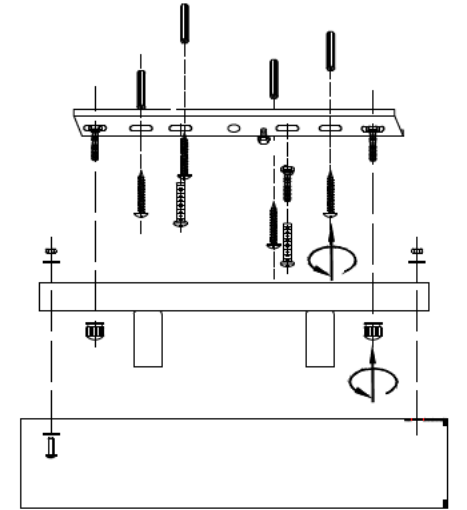

Please proceed in an alphabetical order:

A. Existing Electrical BOX B. Crossbar C. Crossbar Screws
D. Ground Wire E. Canopy F. Wire G. Junction Caps

attach the crossbar(B) to the existing electrical box(A) using the two crossbar screws(C) which are not supplied and should already be in your box. Pass the main wire(F) and ground wire(D) through the canopy(E) and the crossbar(B) until the end of the main wire(F) reaches the electrical box (A) where you can wire using electrician connections. Be sure when connecting the wire use electrician approved junction caps(G). stow the excess wire in the electrical box(A). raise the canopy(E), attach canopy(E) to ceiling, and hold the canopy(E).

PART LIST AND ASSEMBLY ILLUSTRATION

Note: Some parts may be pre-installed or pre-assembled.

ASSEMBLING, INSTALLATION, AND MOUNTING

1

The steps hanging crystals

2