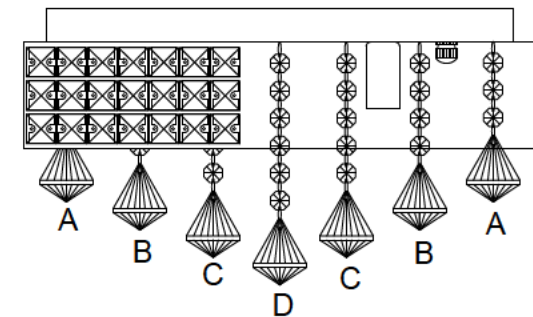

Please proceed in an alphabetical order:

A. Existing Electrical BOX B. Crossbar C. Crossbar Screws
D. Ground Wire E. Canopy F. Wire G. Junction Caps

attach the crossbar(B) to the existing electrical box(A) using the two crossbar screws(C) which are not supplied and should already be in your box. Pass the main wire(F) and ground wire(D) through the canopy(E) and the crossbar(B) until the end of the main wire(F) reaches the electrical box (A) where you can wire using electrician connections. Be sure when connecting the wire use electrician approved junction caps(G). stow the excess wire in the electrical box(A). raise the canopy(E), attach canopy(E) to ceiling, and hold the canopy(E).

PART LIST AND ASSEMBLY ILLUSTRATION

Note: Some parts may be pre-installed or pre-assembled.

ASSEMBLING, INSTALLATION, AND MOUNTING

1

The steps hanging crystals

2