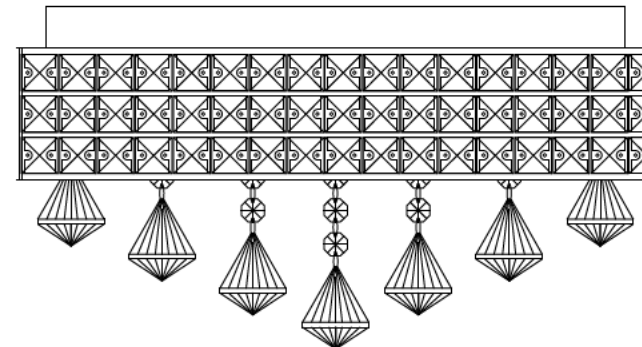

(Rated 110-120V/60Hz, bulb E12/60W maximum)

⚠ WARNING: This product can expose you to chemicals including lead, which is known to the State of California to cause cancer or birth defects or other reproductive harm.