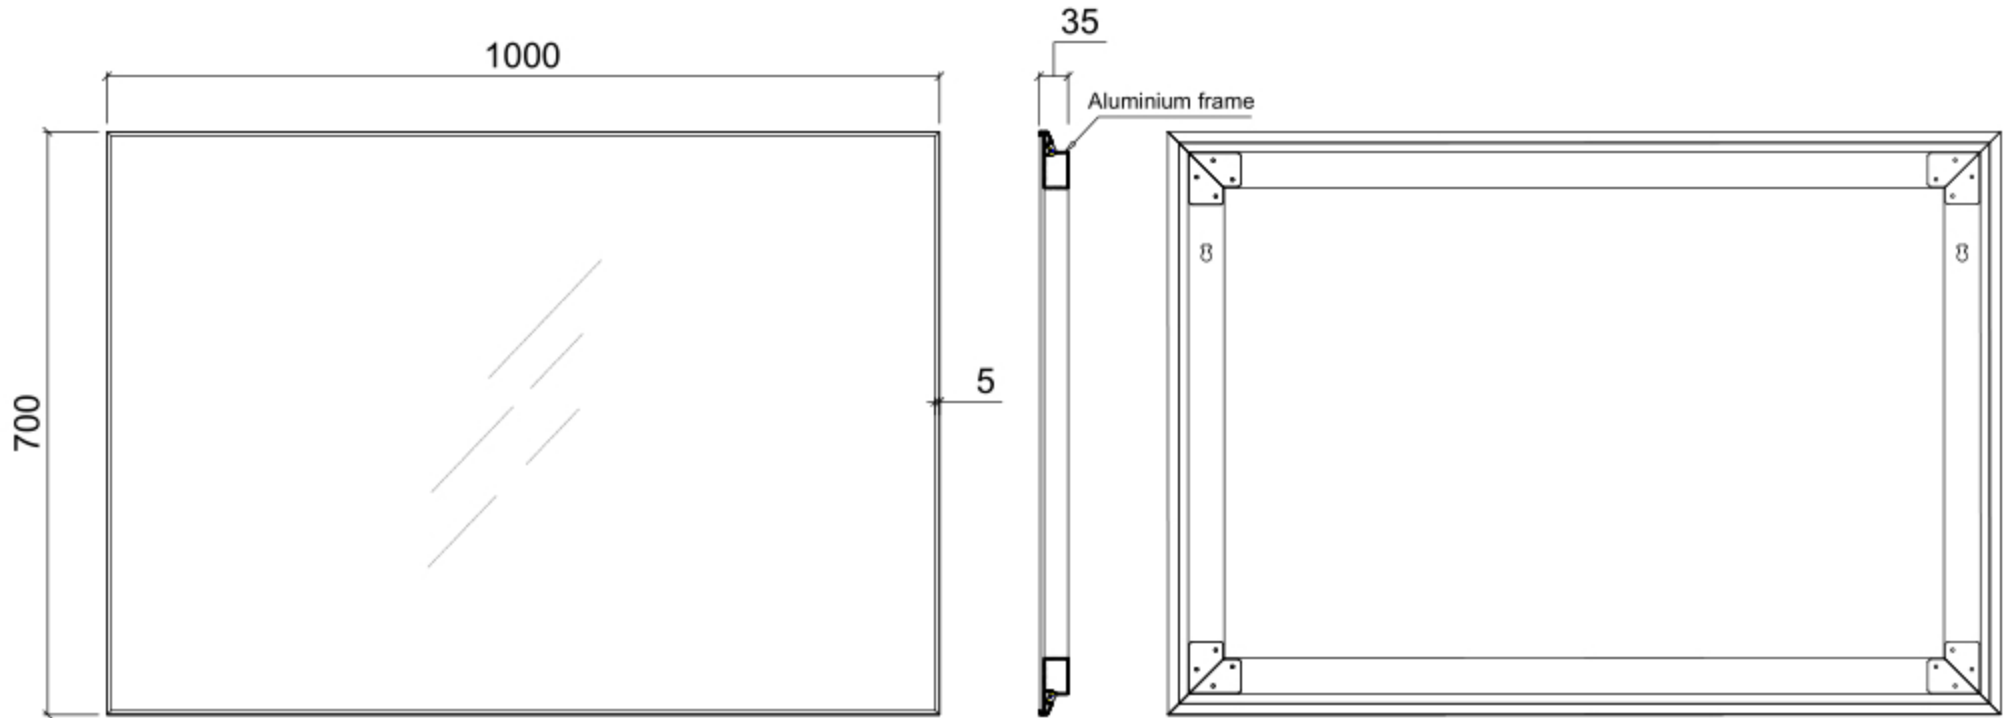

Size: 1000\*700\*35MM  
Description:

Front View

Side View

Back View