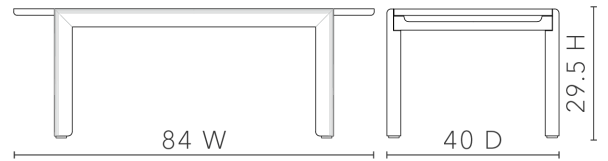

Larson Dining Table, Sand

LAR-375-99

- 84W x 40D x 29.5H
- Clear Lacquered Bleached Cerused Oak Wood and Veneers
- Number Of Leaves: 2
- Minimum To Maximum Length: 84 - 121

Soft
Glow
Oak

Sand

VILLA & HOUSE