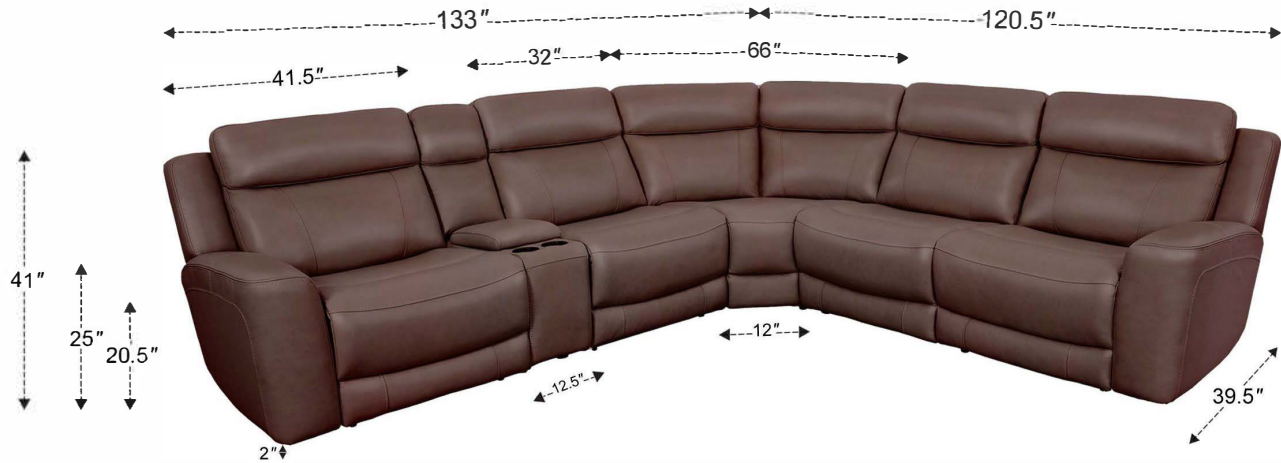

Dimensions

6pc Package

Overall Dimensions	133" x 120.5" x 41"
Overall Width	133"
Overall Depth	120.5"
Overall Height	41"
Overall Weight	518.2 lbs.
Fully Reclined	64"
Distance from Wall	18"
Back of Seat to end of Chaise	41.5"
Leg Height <small>(Distance from Foot Rest to Floor in Full Recline)</small>	22"
Head Height <small>(Distance from Headrest to Floor in Full Recline)</small>	31.5"

Seat Width	31"
Seat Depth	22.5"
Seat Height	20.5"
Arm Width	9.5"
Arm Depth	23"
Arm Height	25"
Back Height	23.5"
Back Depth	12"
Headrest Extended from Back	7"
Console Storage area Inside	11" x 12" x 6"