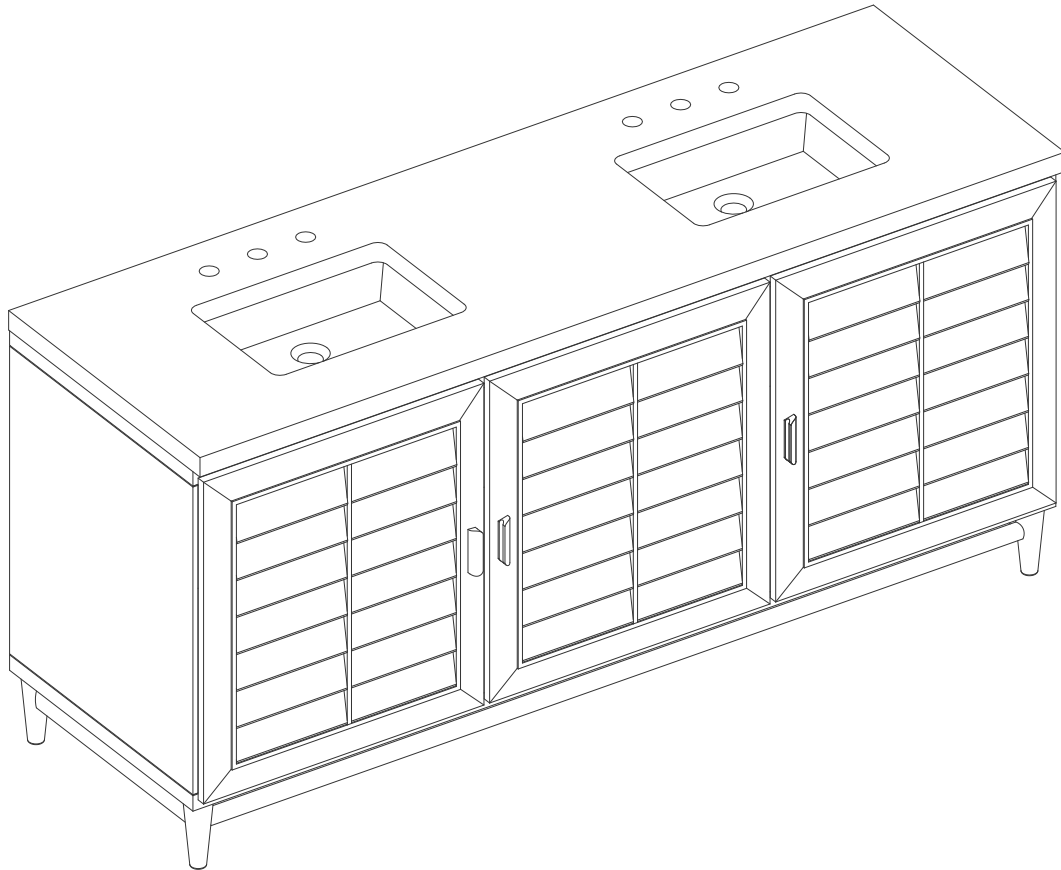

72" VANITY

Features and Materials

Solids: Soft Maple and Yellow Poplar

Veneers: Birch

Panels: Plywood

Installation Type: Floor Standing

Number of Basins: Two, with Optional 3cm Top

Vanity Top Included: NO, Optional 3cm Tops Available with Sinks

Overflow: Yes, Front Facing

Number of Doors: Three

Number of Drawers: Ten

Assembly Required: Installation of Optional 3cm Top with Sink

Drawer Box Material and Construction: 12mm Plywood/English Dovetail Joinery

Hardware: Whitewashed Walnut (Wood)

Fits Drain Hole Size: 1 3/4"

Full Extension, Soft Close Glides

European Soft Close Hinges

Aluminum Laminate Drawer Liners

Adjustable Levelers

Dimension

Width: 71-7/8"

Depth: 23-1/2"

Height: 33"

Rough-In Height: 21-1/2"

72" VANITY

Pull

Top View

All dimensions are nominal

Diagrams are of cabinet only—James Martin Optional Countertops and sinks are not shown