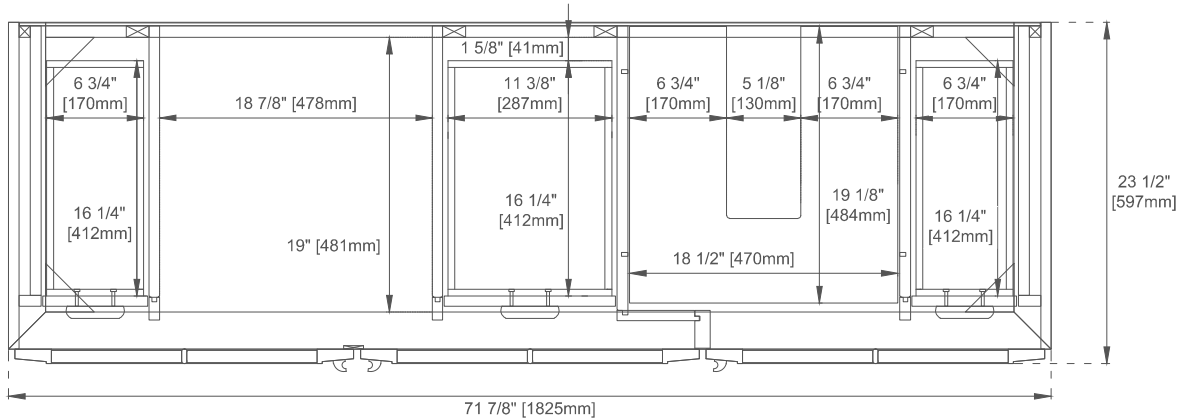

Hardware: Whitewashed Walnut (Wood)

Fits Drain Hole Size: 1 3/4"

Full Extension, Soft Close Glides

European Soft Close Hinges

Aluminum Laminate Drawer Liners

Adjustable Levelers

Dimension

Width: 71-7/8"

Depth: 23-1/2"

Height: 33"

Rough-In Height: 21-1/2"

72" VANITY

Pull

Top View

All dimensions are nominal

Diagrams are of cabinet only—James Martin Optional Countertops and sinks are not shown

72" VANITY

Side View

Side View

Back View

All dimensions are nominal
 Diagrams are of cabinet only—James Martin Optional Countertops and sinks are not shown