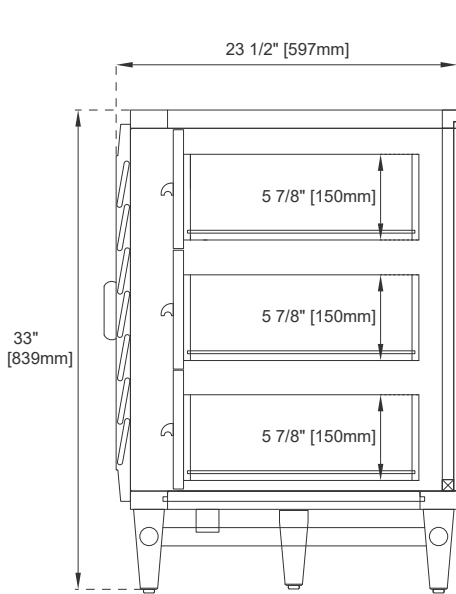

Overflow: Yes, Front Facing

Number of Doors: Three

Number of Drawers: Ten

Assembly Required: Installation of Optional 3cm Top with Sink

Drawer Box Material and Construction: 12mm Plywood/English Dovetail Joinery

Hardware: Whitewashed Walnut (Wood)

Fits Drain Hole Size: 1 3/4"

Full Extension, Soft Close Glides

European Soft Close Hinges

Aluminum Laminate Drawer Liners

Adjustable Levelers

Dimension

Width: 71-7/8"

Depth: 23-1/2"

Height: 33"

Rough-In Height: 21-1/2"

72" VANITY

Pull

Top View

All dimensions are nominal

Diagrams are of cabinet only—James Martin Optional Countertops and sinks are not shown

72" VANITY

Side View

Side View

Back View

All dimensions are nominal
 Diagrams are of cabinet only—James Martin Optional Countertops and sinks are not shown