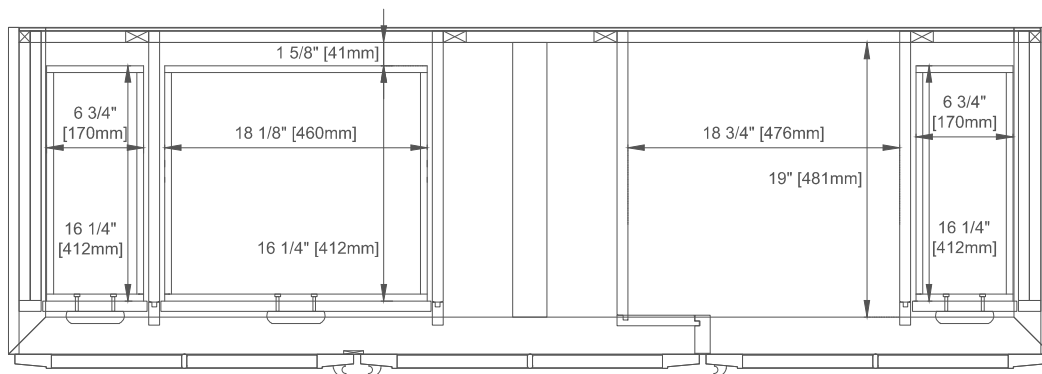

Hardware: Whitewashed Walnut (Wood)

Fits Drain Hole Size: 1 3/4"

Full Extension, Soft Close Glides

European Soft Close Hinges

Aluminum Laminate Drawer Liners

Adjustable Levelers

Dimension

Width: 71-7/8"

Depth: 23-1/2"

Height: 33"

Rough-In Height: 21-1/2"

72" VANITY

Pull

Top View

All dimensions are nominal

Diagrams are of cabinet only—James Martin Optional Countertops and sinks are not shown

72" VANITY

Side View

Side View

Back View

All dimensions are nominal
 Diagrams are of cabinet only—James Martin Optional Countertops and sinks are not shown