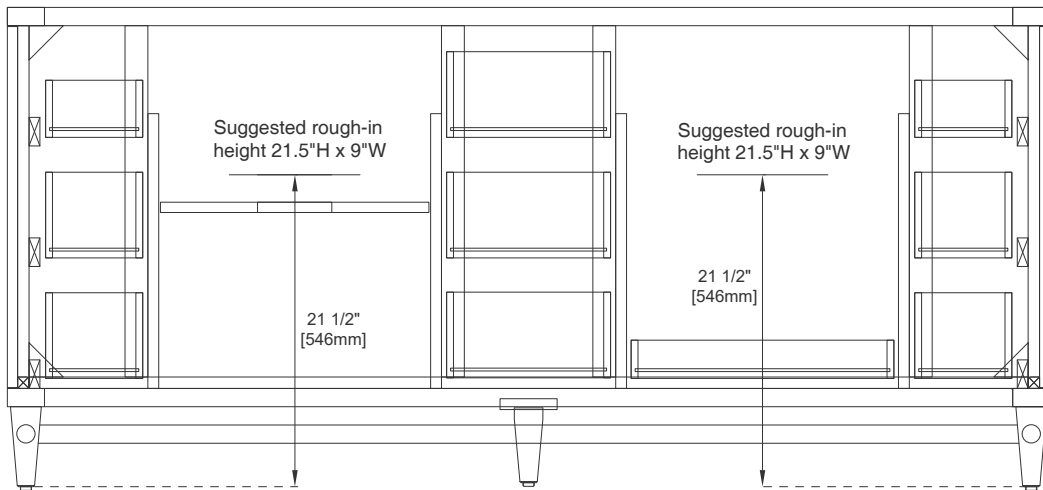

Hardware: Whitewashed Walnut (Wood)

Fits Drain Hole Size: 1 3/4"

Full Extension, Soft Close Glides

European Soft Close Hinges

Aluminum Laminate Drawer Liners

Adjustable Levelers

Dimension

Width: 71-7/8"

Depth: 23-1/2"

Height: 33"

Rough-In Height: 21-1/2"

72" VANITY

Pull

Top View

All dimensions are nominal

Diagrams are of cabinet only—James Martin Optional Countertops and sinks are not shown

72" VANITY

Side View

Side View

Back View

All dimensions are nominal
 Diagrams are of cabinet only—James Martin Optional Countertops and sinks are not shown