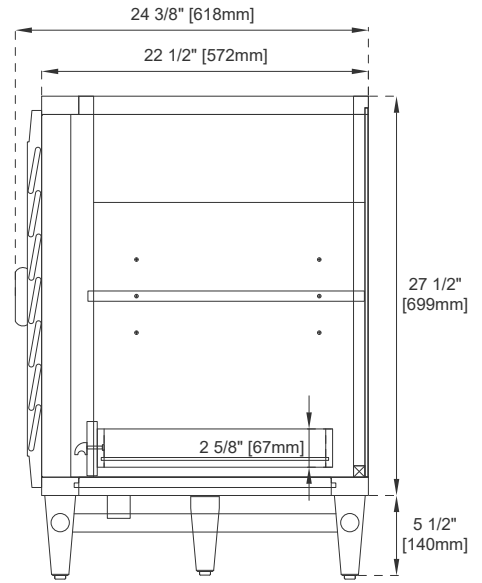

Overflow: Yes, Front Facing

Number of Doors: Three

Number of Drawers: Ten

Assembly Required: Installation of Optional 3cm Top with Sink

Drawer Box Material and Construction: 12mm Plywood/English Dovetail Joinery

Hardware: Whitewashed Walnut (Wood)

Fits Drain Hole Size: 1 3/4"

Full Extension, Soft Close Glides

European Soft Close Hinges

Aluminum Laminate Drawer Liners

Adjustable Levelers

Dimension

Width: 71-7/8"

Depth: 23-1/2"

Height: 33"

Rough-In Height: 21-1/2"

72" VANITY

Pull

Top View

All dimensions are nominal

Diagrams are of cabinet only—James Martin Optional Countertops and sinks are not shown

72" VANITY

Side View

Side View

Back View

All dimensions are nominal
 Diagrams are of cabinet only—James Martin Optional Countertops and sinks are not shown