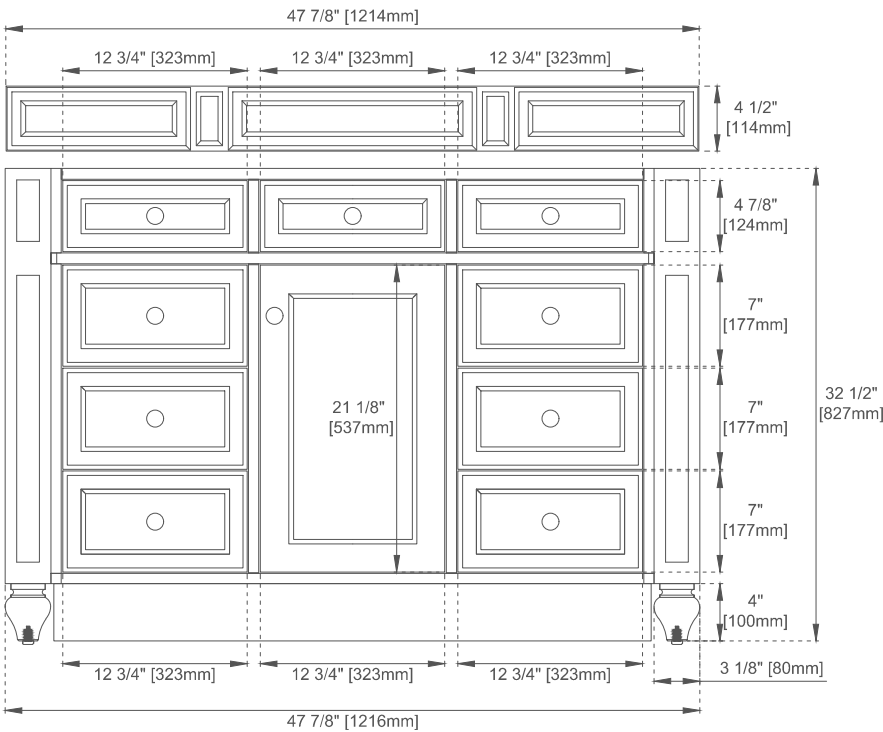

## Features and Materials

Solids: BW-Poplar; SBR/WWW-Para Wood and Poplar  
Veneers: SBR-Para Wood; WWW-Walnut  
Panels: Plywood  
Installation Type: Floor Standing  
Number of Basins: One  
Vanity Top: NO, Optional 3cm Tops Available with Sinks  
Basins included: NO  
Overflow: Yes, Front Facing  
Optional Wooden Backsplash  
Number of Doors: One  
Number of Drawers: Six  
Number of Tip Outs: One  
Assembly Type: Yes, Installation of Optional 3cm Top  
Drawer Box Material and Construction: 12mm Plywood/English Dovetail Joinery  
Hardware Material and Finish: Zinc Alloy in Brushed Nickel Color  
Fits Drain Hole Size: 1 3/4"  
Full Extension, Soft Close Glides  
European Soft Close Hinges  
Aluminum Laminate Drawer Liners  
Adjustable Levelers

## Dimension

Width: 47-7/8"  
Depth: 22-7/8"  
Height: 32-1/2"  
Rough-In Height: 21-1/2"

# 48" VANITY

Knob

Top View

Front View

# 48" VANITY

Side View 1

Side View 2

Back View