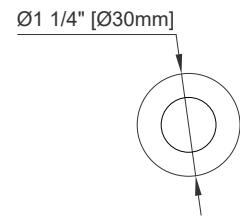

## Features and Materials

Solids: BW-Poplar; SBR/WWW-Para Wood and Poplar  
Veneers: SBR-Para Wood; WWW-Walnut  
Panels: Plywood  
Installation Type: Floor Standing  
Number of Basins: One  
Vanity Top: NO, Optional 3cm Tops Available with Sinks  
Basins included: NO  
Overflow: Yes, Front Facing  
Optional Wooden Backsplash  
Number of Doors: One  
Number of Drawers: Six  
Number of Tip Outs: One  
Assembly Type: Yes, Installation of Optional 3cm Top  
Drawer Box Material and Construction: 12mm Plywood/English Dovetail Joinery  
Hardware Material and Finish: Zinc Alloy in Brushed Nickel Color  
Fits Drain Hole Size: 1 3/4"  
Full Extension, Soft Close Glides  
European Soft Close Hinges  
Aluminum Laminate Drawer Liners  
Adjustable Levelers

## Dimension

Width: 47-7/8"  
Depth: 22-7/8"  
Height: 32-1/2"  
Rough-In Height: 21-1/2"

# 48" VANITY

Knob

Top View

Front View

# 48" VANITY

Side View 1

Side View 2

Back View