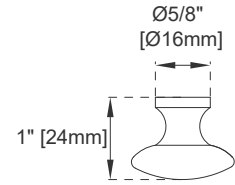

## Features and Materials

Solids: BW-Poplar; SBR/WWW-Para Wood and Poplar  
Veneers: SBR-Para Wood; WWW-Walnut  
Panels: Plywood  
Installation Type: Floor Standing  
Number of Basins: One  
Vanity Top: NO, Optional 3cm Tops Available with Sinks  
Basins included: NO  
Overflow: Yes, Front Facing  
Optional Wooden Backsplash  
Number of Doors: One  
Number of Drawers: Six  
Number of Tip Outs: One  
Assembly Type: Yes, Installation of Optional 3cm Top  
Drawer Box Material and Construction: 12mm Plywood/English Dovetail Joinery  
Hardware Material and Finish: Zinc Alloy in Brushed Nickel Color  
Fits Drain Hole Size: 1 3/4"  
Full Extension, Soft Close Glides  
European Soft Close Hinges  
Aluminum Laminate Drawer Liners  
Adjustable Levelers

## Dimension

Width: 47-7/8"  
Depth: 22-7/8"  
Height: 32-1/2"  
Rough-In Height: 21-1/2"

# 48" VANITY

Knob

Top View

Front View

# 48" VANITY

Side View 1

Side View 2

Back View