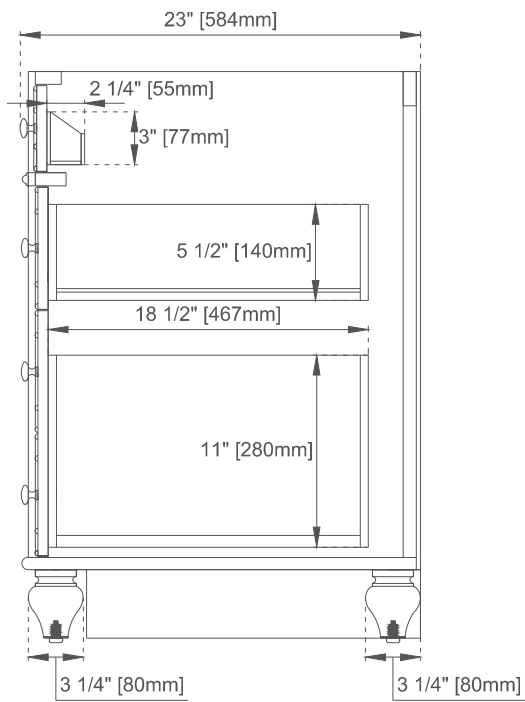

## Features and Materials

Solids: BW-Poplar; SBR/WWW-Para Wood and Poplar  
Veneers: SBR-Para Wood; WWW-Walnut  
Panels: Plywood  
Installation Type: Floor Standing  
Number of Basins: One  
Vanity Top: NO, Optional 3cm Tops Available with Sinks  
Basins included: NO  
Overflow: Yes, Front Facing  
Optional Wooden Backsplash  
Number of Doors: One  
Number of Drawers: Six  
Number of Tip Outs: One  
Assembly Type: Yes, Installation of Optional 3cm Top  
Drawer Box Material and Construction: 12mm Plywood/English Dovetail Joinery  
Hardware Material and Finish: Zinc Alloy in Brushed Nickel Color  
Fits Drain Hole Size: 1 3/4"  
Full Extension, Soft Close Glides  
European Soft Close Hinges  
Aluminum Laminate Drawer Liners  
Adjustable Levelers

## Dimension

Width: 47-7/8"  
Depth: 22-7/8"  
Height: 32-1/2"  
Rough-In Height: 21-1/2"

# 48" VANITY

Knob

Top View

Front View

# 48" VANITY

Side View 1

Side View 2

Back View