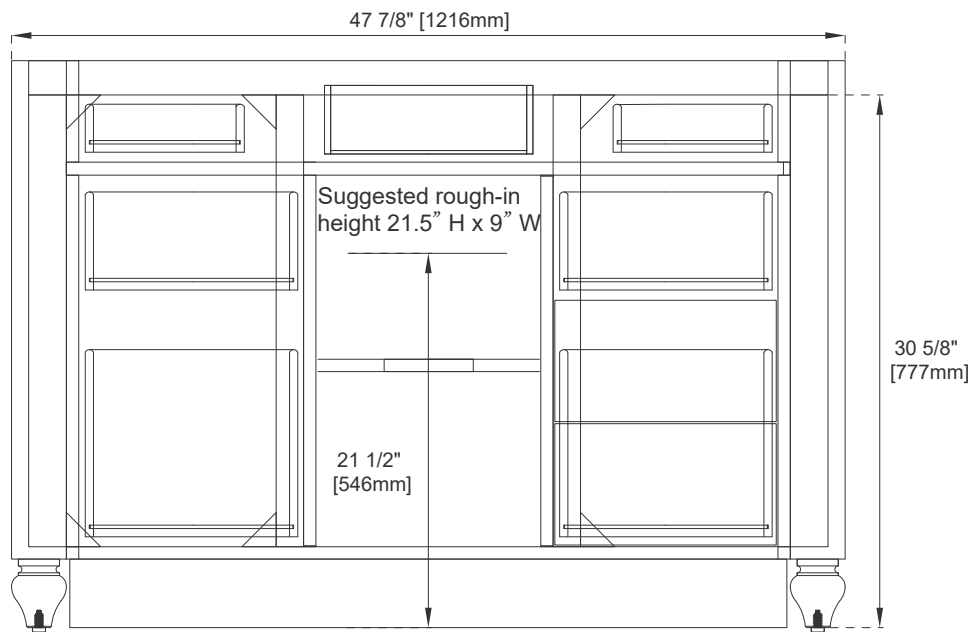

## Features and Materials

Solids: BW-Poplar; SBR/WWW-Para Wood and Poplar  
Veneers: SBR-Para Wood; WWW-Walnut  
Panels: Plywood  
Installation Type: Floor Standing  
Number of Basins: One  
Vanity Top: NO, Optional 3cm Tops Available with Sinks  
Basins included: NO  
Overflow: Yes, Front Facing  
Optional Wooden Backsplash  
Number of Doors: One  
Number of Drawers: Six  
Number of Tip Outs: One  
Assembly Type: Yes, Installation of Optional 3cm Top  
Drawer Box Material and Construction: 12mm Plywood/English Dovetail Joinery  
Hardware Material and Finish: Zinc Alloy in Brushed Nickel Color  
Fits Drain Hole Size: 1 3/4"  
Full Extension, Soft Close Glides  
European Soft Close Hinges  
Aluminum Laminate Drawer Liners  
Adjustable Levelers

## Dimension

Width: 47-7/8"  
Depth: 22-7/8"  
Height: 32-1/2"  
Rough-In Height: 21-1/2"

# 48" VANITY

Knob

Top View

Front View

# 48" VANITY

Side View 1

Side View 2

Back View