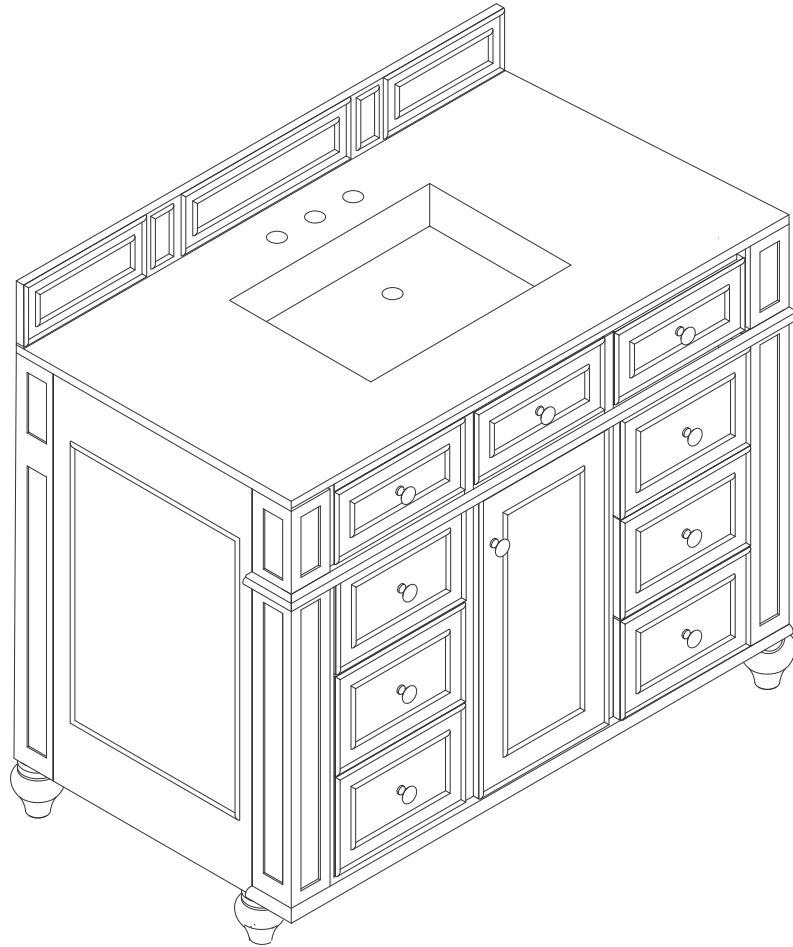

# 48" VANITY

---

## Features and Materials

Solids: BW-Poplar; SBR/WWW-Para Wood and Poplar  
Veneers: SBR-Para Wood; WWW-Walnut  
Panels: Plywood  
Installation Type: Floor Standing  
Number of Basins: One  
Vanity Top: NO, Optional 3cm Tops Available with Sinks  
Basins included: NO  
Overflow: Yes, Front Facing  
Optional Wooden Backsplash  
Number of Doors: One  
Number of Drawers: Six  
Number of Tip Outs: One  
Assembly Type: Yes, Installation of Optional 3cm Top  
Drawer Box Material and Construction: 12mm Plywood/English Dovetail Joinery  
Hardware Material and Finish: Zinc Alloy in Brushed Nickel Color  
Fits Drain Hole Size: 1 3/4"  
Full Extension, Soft Close Glides  
European Soft Close Hinges  
Aluminum Laminate Drawer Liners  
Adjustable Levelers

## Dimension

Width: 47-7/8"  
Depth: 22-7/8"  
Height: 32-1/2"  
Rough-In Height: 21-1/2"

# 48" VANITY

Knob

Top View

Front View