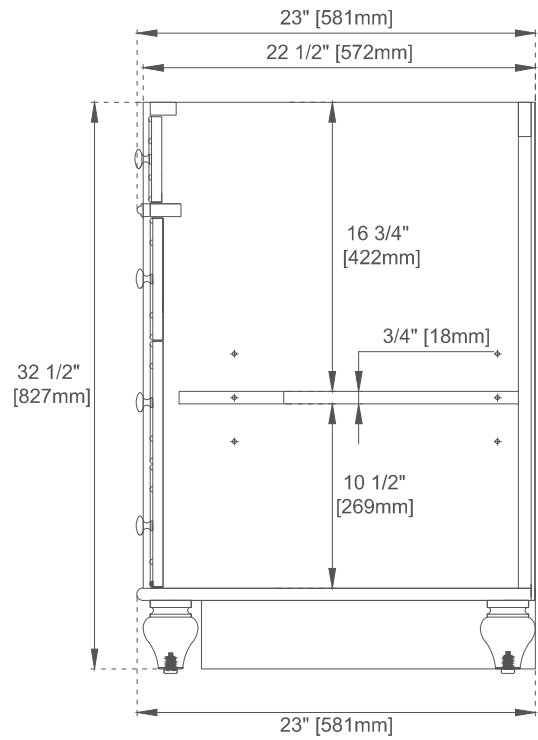

## Features and Materials

Solids: BW-Poplar; SBR/WWW-Para Wood and Poplar  
Veneers: SBR-Para Wood; WWW-Walnut  
Panels: Plywood  
Installation Type: Floor Standing  
Number of Basins: One  
Vanity Top: NO, Optional 3cm Tops Available with Sinks  
Basins included: NO  
Overflow: Yes, Front Facing  
Optional Wooden Backsplash  
Number of Doors: One  
Number of Drawers: Six  
Number of Tip Outs: One  
Assembly Type: Yes, Installation of Optional 3cm Top  
Drawer Box Material and Construction: 12mm Plywood/English Dovetail Joinery  
Hardware Material and Finish: Zinc Alloy in Brushed Nickel Color  
Fits Drain Hole Size: 1 3/4"  
Full Extension, Soft Close Glides  
European Soft Close Hinges  
Aluminum Laminate Drawer Liners  
Adjustable Levelers

## Dimension

Width: 47-7/8"  
Depth: 22-7/8"  
Height: 32-1/2"  
Rough-In Height: 21-1/2"

# 48" VANITY

Knob

Top View

Front View

# 48" VANITY

Side View 1

Side View 2

Back View