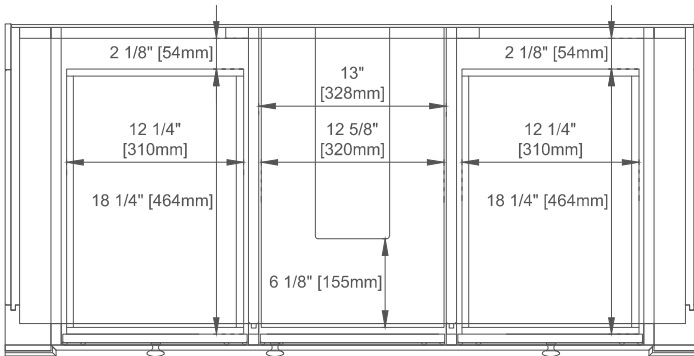

## Features and Materials

Solids: BW-Poplar; SBR/WWW-Para Wood and Poplar  
Veneers: SBR-Para Wood; WWW-Walnut  
Panels: Plywood  
Installation Type: Floor Standing  
Number of Basins: One  
Vanity Top: NO, Optional 3cm Tops Available with Sinks  
Basins included: NO  
Overflow: Yes, Front Facing  
Optional Wooden Backsplash  
Number of Doors: One  
Number of Drawers: Six  
Number of Tip Outs: One  
Assembly Type: Yes, Installation of Optional 3cm Top  
Drawer Box Material and Construction: 12mm Plywood/English Dovetail Joinery  
Hardware Material and Finish: Zinc Alloy in Brushed Nickel Color  
Fits Drain Hole Size: 1 3/4"  
Full Extension, Soft Close Glides  
European Soft Close Hinges  
Aluminum Laminate Drawer Liners  
Adjustable Levelers

## Dimension

Width: 47-7/8"  
Depth: 22-7/8"  
Height: 32-1/2"  
Rough-In Height: 21-1/2"

# 48" VANITY

Knob

Top View

Front View

# 48" VANITY

Side View 1

Side View 2

Back View