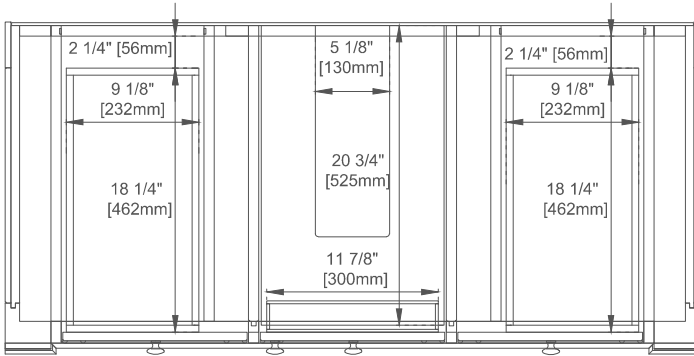

48" VANITY

Knob