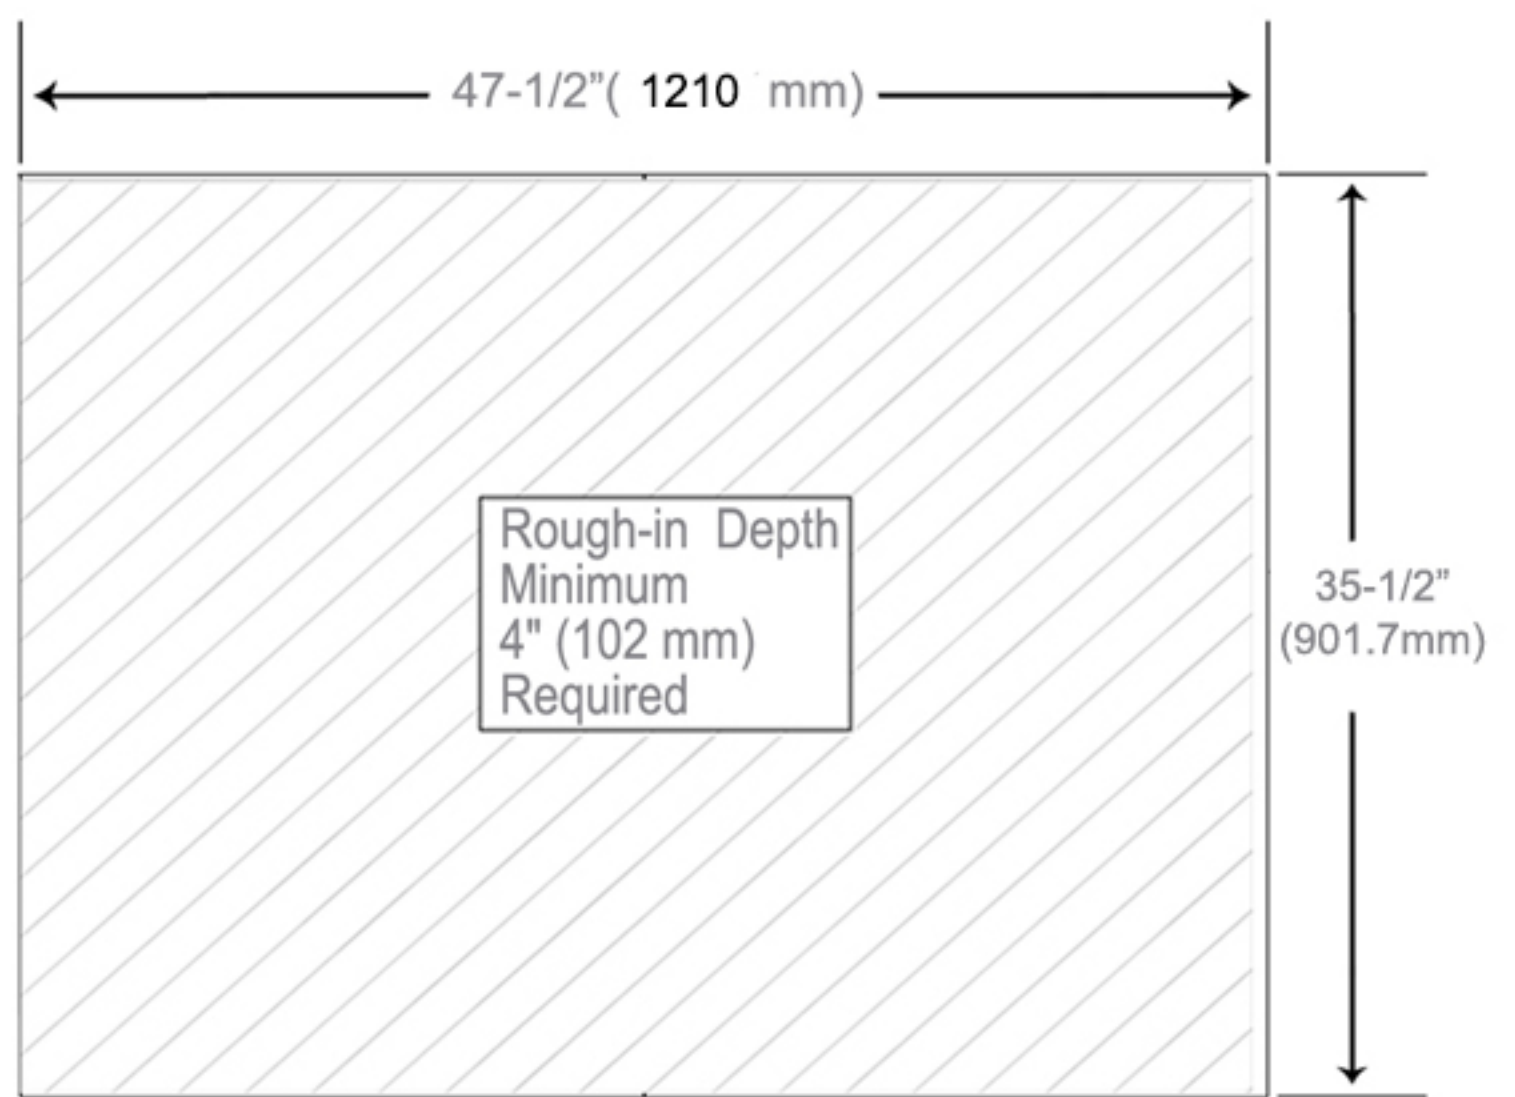

## Construction

- Grey aluminum body and door frame
- 3 mirror design – rear of cabinet and both sides of door
- Concealed finger pull-door edge
- Three pieces DTC self-closing hinges for each door  
Both side door open 155°, middle door open 90°
- Adjustable shelving at 3-1/7" (80 mm) increments
- Single field wire into electrical shelf - Front access serviceability

## Dimensions

Height: 36" ( 913 mm)

Width: 48" ( 1223 mm)

Depth: 5" (127 mm) When surface mounted

1" (25 mm) When recessed

Circuit Diagram

## Installation Options

- Recessed Mount - Rough Opening - 35-1/2" H x 47-1/2" W x 4" D (901.7mm H x 1210mm W x 102mm D)
- Surface Mount - Surface Mount Kit is included

Back of Cabinet - Wire Access Location

Recessed Mount

Surface Mount

Cabinet Dimensions

Rough-in Dimensions