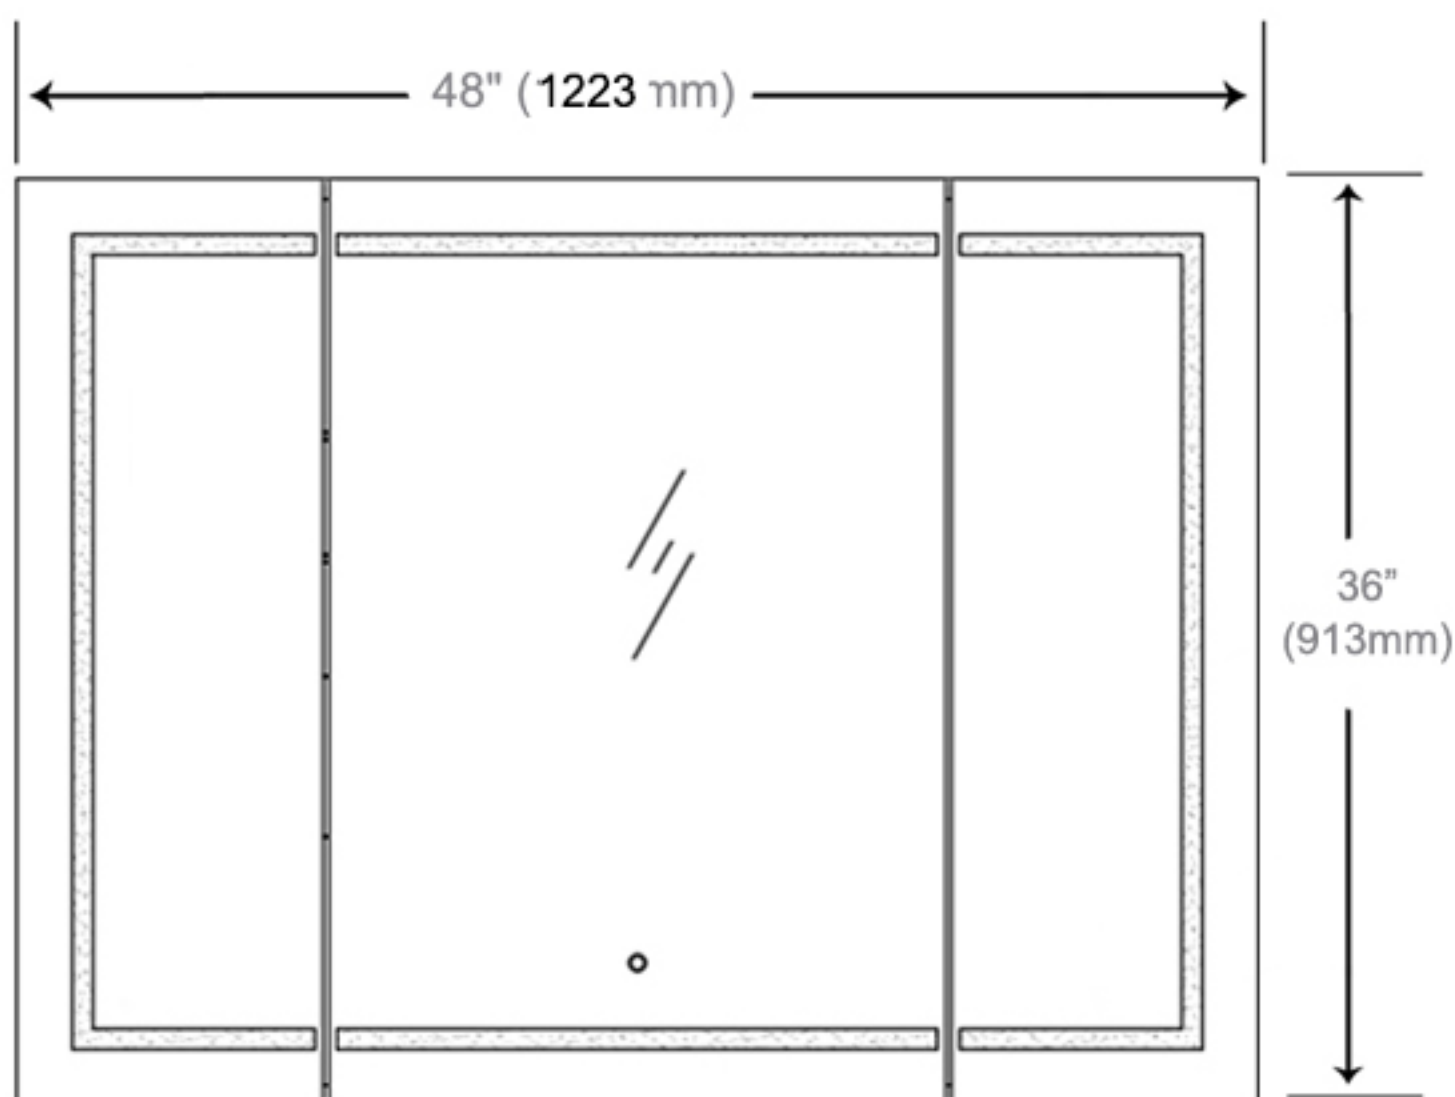

## Dimensions

Height: 36" ( 913 mm)

Width: 48" ( 1223 mm)

Depth: 5" (127 mm) When surface mounted

1" (25 mm) When recessed

Circuit Diagram

## Installation Options

- Recessed Mount - Rough Opening - 35-1/2" H x 47-1/2" W x 4" D (901.7mm H x 1210mm W x 102mm D)
- Surface Mount - Surface Mount Kit is included

Back of Cabinet - Wire Access Location

Recessed Mount

Surface Mount

Cabinet Dimensions

Rough-in Dimensions