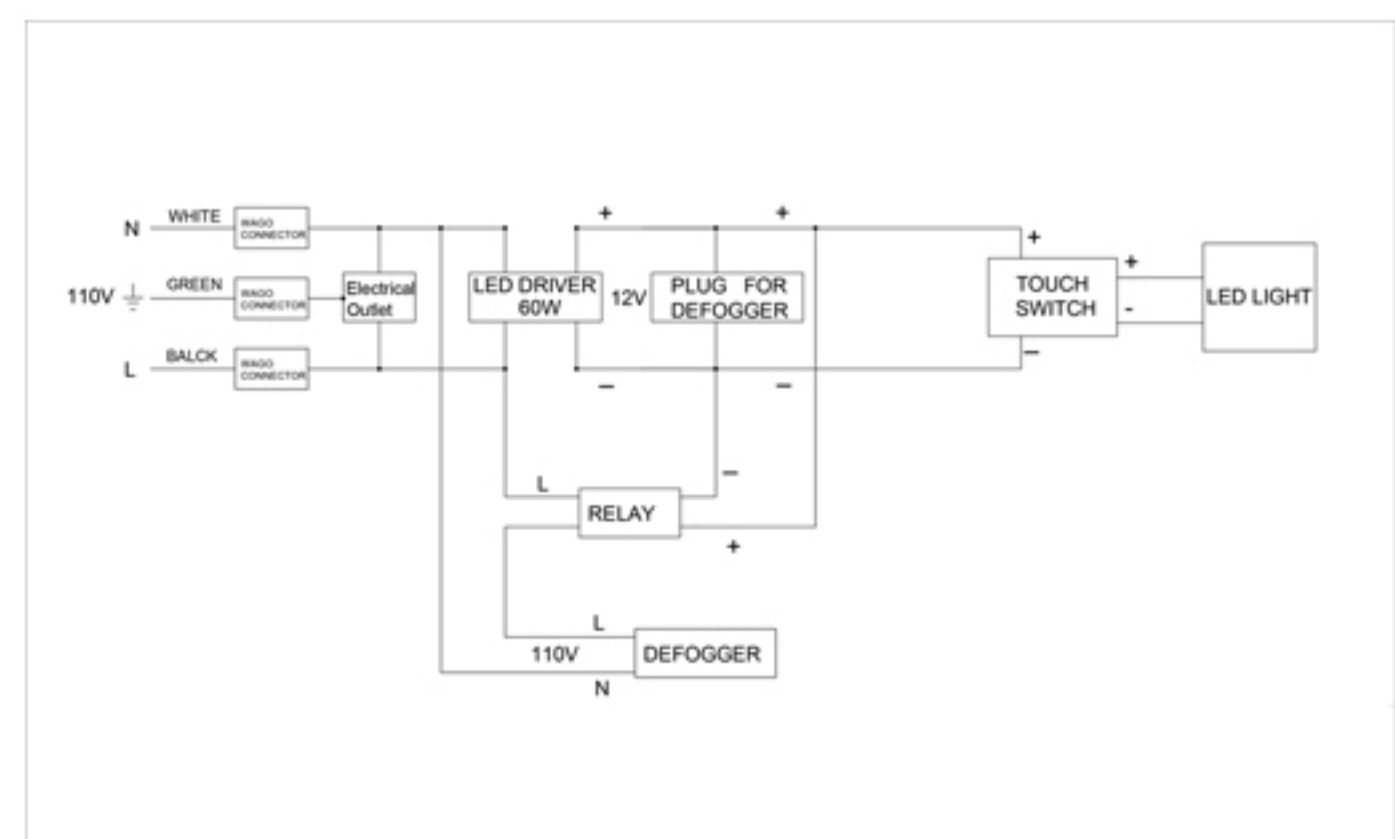

## Dimensions

Height: 36" ( 913 mm)

Width: 48" ( 1223 mm)

Depth: 5" (127 mm) When surface mounted

1" (25 mm) When recessed

Circuit Diagram