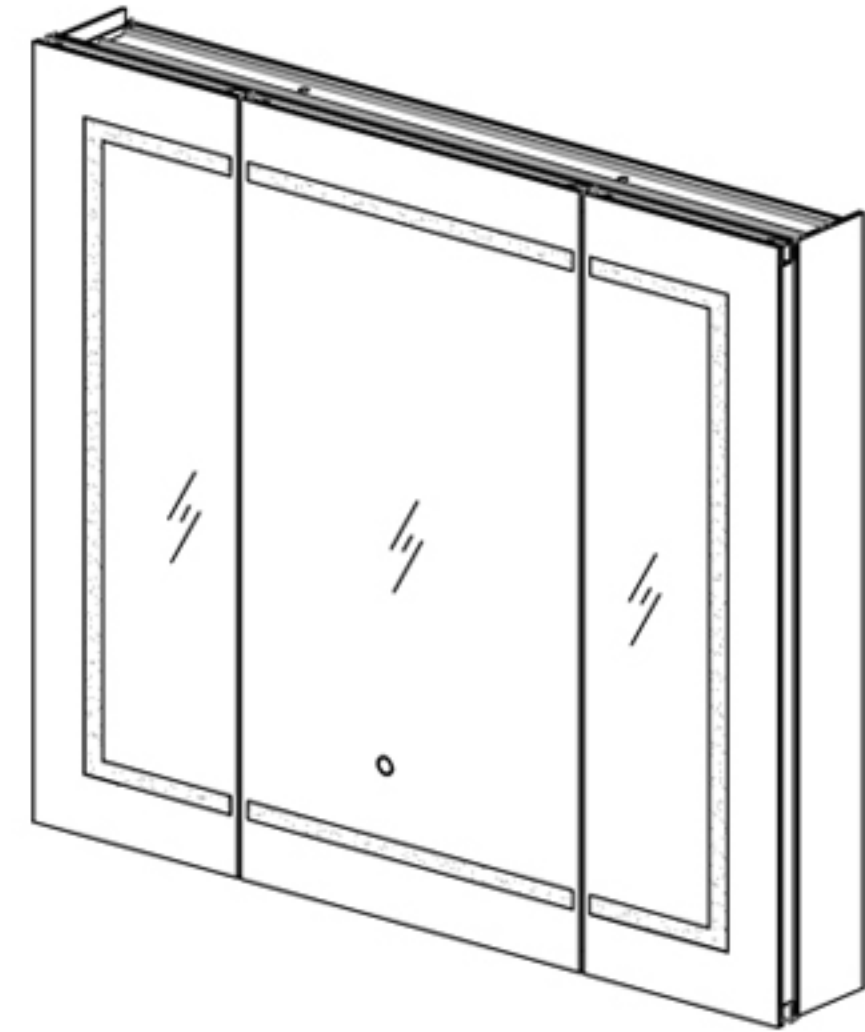

## Features

- Cool white LED Light with Dimmable touch control
- Mirrored interior with 4 adjustable glass shelves
- Includes Defogger with push button
- Includes one outlet without USB port
- Includes an adjustable makeup mirror
- Includes installation hardware for recess mounting
- Can be recessed or surface mounted  
(surface mounting is included )
- Energy efficient LED lighting:

## Construction

- Grey aluminum body and door frame
- 3 mirror design – rear of cabinet and both sides of door
- Concealed finger pull-door edge
- Three pieces DTC self-closing hinges for each door  
Both side door open 155°, middle door open 90°
- Adjustable shelving at 3-1/7" (80 mm) increments
- Single field wire into electrical shelf - Front access serviceability

## Dimensions

Height: 36" ( 913 mm)

Width: 48" ( 1223 mm)

Depth: 5" (127 mm) When surface mounted

1" (25 mm) When recessed

Circuit Diagram

## Installation Options

- Recessed Mount - Rough Opening - 35-1/2" H x 47-1/2" W x 4" D (901.7mm H x 1210mm W x 102mm D)
- Surface Mount - Surface Mount Kit is included