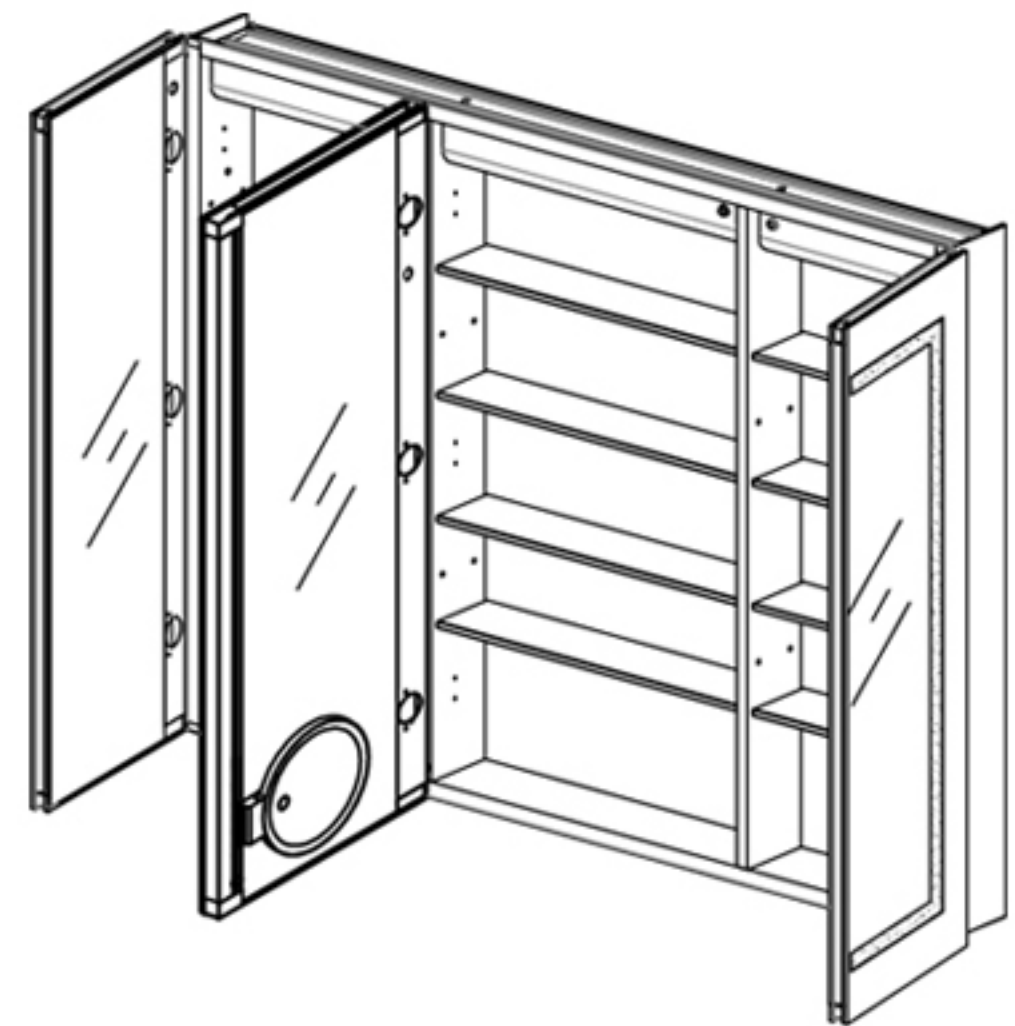

## Features

- Cool white LED Light with Dimmable touch control
- Mirrored interior with 4 adjustable glass shelves
- Includes Defogger with push button
- Includes one outlet without USB port
- Includes an adjustable makeup mirror
- Includes installation hardware for recess mounting
- Can be recessed or surface mounted  
(surface mounting is included )
- Energy efficient LED lighting:

## Construction

- Grey aluminum body and door frame
- 3 mirror design – rear of cabinet and both sides of door
- Concealed finger pull-door edge
- Three pieces DTC self-closing hinges for each door  
Both side door open 155°, middle door open 90°
- Adjustable shelving at 3-1/7" (80 mm) increments
- Single field wire into electrical shelf - Front access serviceability

## Dimensions

Height: 36" ( 913 mm)

Width: 48" ( 1223 mm)

Depth: 5" (127 mm) When surface mounted

1" (25 mm) When recessed

Circuit Diagram

## Installation Options

- Recessed Mount - Rough Opening - 35-1/2" H x 47-1/2" W x 4" D (901.7mm H x 1210mm W x 102mm D)
- Surface Mount - Surface Mount Kit is included