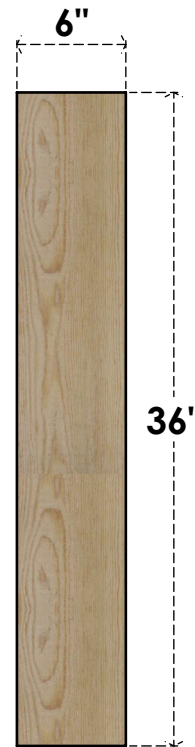

BRC06X28X36TRA00RDF

6"W X 28"D X 36"H TRADITIONAL ROUGH SAWN BRACE, DOUGLAS FIR

SIDE

FRONT

EKENA MILLWORK
 2300 WEST MAIN ST.
 CLARKSVILLE, TX 75426
 TOLL FREE: 866-607-0453
 WWW.EKENAMILLWORK.COM

NOTES

1. INSTALLATION TO BE COMPLETED IN ACCORDANCE WITH MANUFACTURER'S SPECIFICATIONS.
2. DRAWING MAY NOT BE TO SCALE
3. THIS DRAWING IS INTENDED FOR DESIGN AND PLANNING PURPOSES ONLY.
4. ALL INFORMATION CONTAINED HEREIN WAS CURRENT AT THE TIME OF DEVELOPMENT BUT MUST BE REVIEWED AND APPROVED BY THE PRODUCT MANUFACTURER TO BE CONSIDERED ACCURATE.
5. PRODUCTS ARE NOT KILN DRIED. THIS ITEM IS UNIQUE AND WILL CONTAIN THE NATURAL VARIATIONS THAT THE WOOD SPECIES OFFERS. THIS MAY RESULT IN VARIATIONS UP TO 1/4"