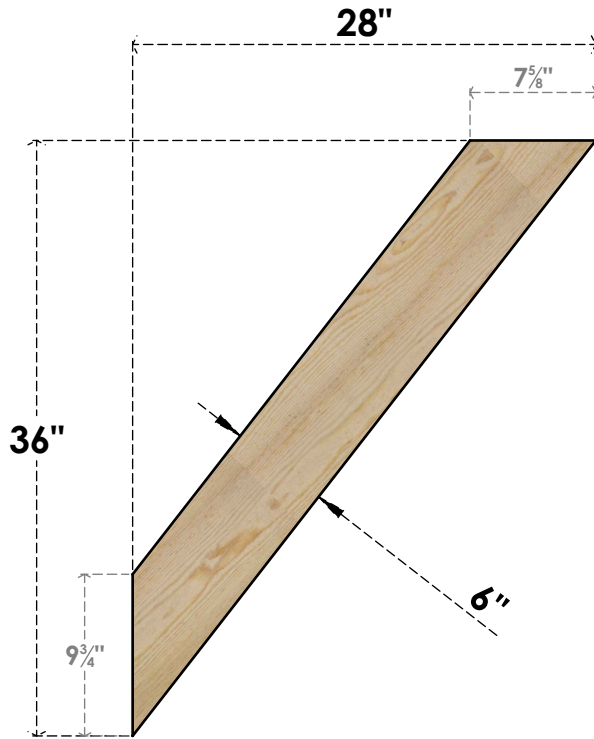

BRC06X28X36TRA00RDF

6"W X 28"D X 36"H TRADITIONAL ROUGH SAWN BRACE, DOUGLAS FIR

SIDE

FRONT

EKENA MILLWORK
 2300 WEST MAIN ST.
 CLARKSVILLE, TX 75426
 TOLL FREE: 866-607-0453
 WWW.EKENAMILLWORK.COM

NOTES

1. INSTALLATION TO BE COMPLETED IN ACCORDANCE WITH MANUFACTURER'S SPECIFICATIONS.
2. DRAWING MAY NOT BE TO SCALE
3. THIS DRAWING IS INTENDED FOR DESIGN AND PLANNING PURPOSES ONLY.
4. ALL INFORMATION CONTAINED HEREIN WAS CURRENT AT THE TIME OF DEVELOPMENT BUT MUST BE REVIEWED AND APPROVED BY THE PRODUCT MANUFACTURER TO BE CONSIDERED ACCURATE.
5. PRODUCTS ARE NOT KILN DRIED. THIS ITEM IS UNIQUE AND WILL CONTAIN THE NATURAL VARIATIONS THAT THE WOOD SPECIES OFFERS. THIS MAY RESULT IN VARIATIONS UP TO 1/4"