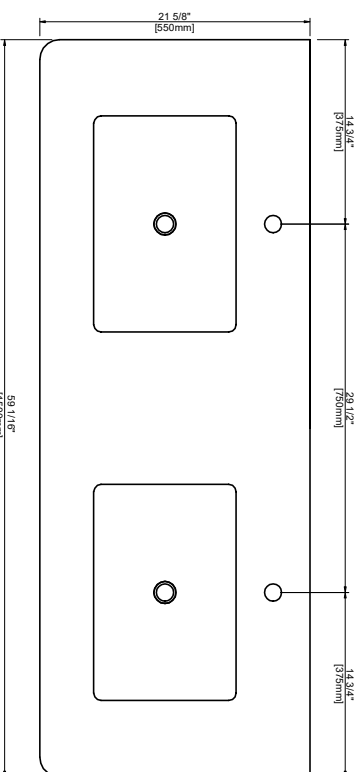

FRONT VIEW

SIDE VIEW

COUNTERTOP PLAN VIEW

PLAN VIEW

SIDE VIEW

Vanessa 60"

SKU:RX-V04-60

size:1490x545x830mm