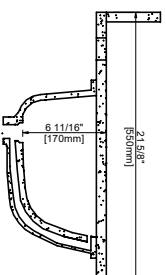

FRONT VIEW

SIDE VIEW

COUNTERTOP PLAN VIEW

PLAN VIEW

SIDE VIEW

Vanessa 60"

SKU:RX-V04-60

size:1490x545x830mm