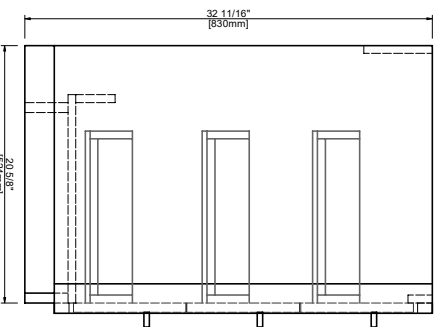

FRONT VIEW

SIDE VIEW

COUNTERTOP PLAN VIEW

PLAN VIEW

SIDE VIEW

Vanessa 60"

SKU:RX-V04-60

size:1490x545x830mm