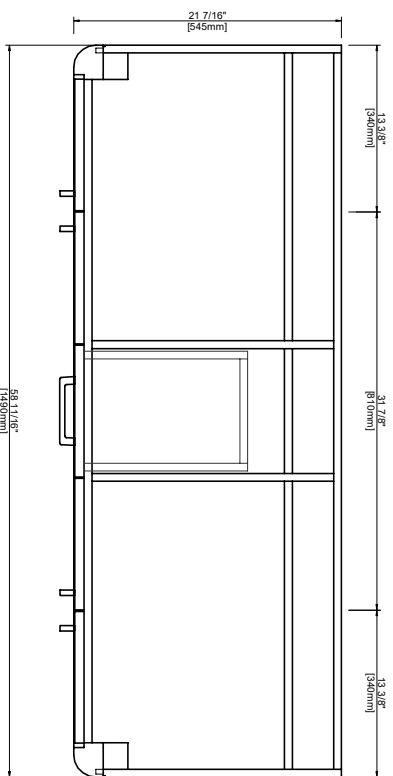

FRONT VIEW

SIDE VIEW

COUNTERTOP PLAN VIEW

PLAN VIEW

SIDE VIEW

Vanessa 60"

SKU:RX-V04-60

size:1490x545x830mm