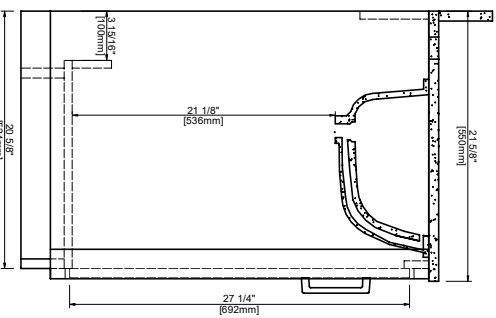

FRONT VIEW

SIDE VIEW

COUNTERTOP PLAN VIEW

PLAN VIEW

SIDE VIEW

Vanessa 60"

SKU:RX-V04-60

size:1490x545x830mm