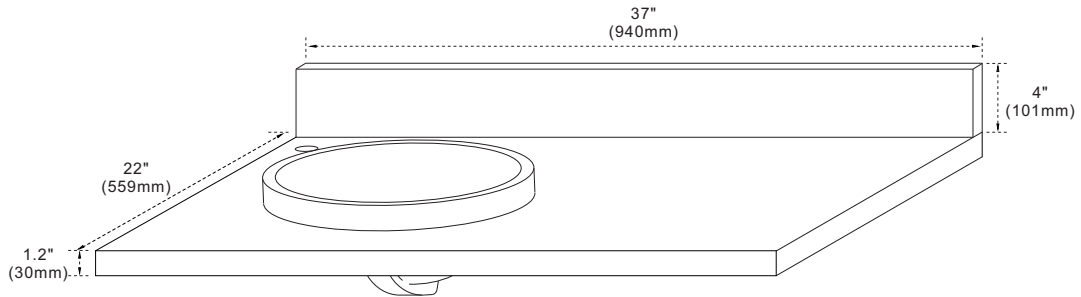

BELLATERRA HOME

Model: 430003-37-L Countertop

Features

1. Single 18" round topmount sink cutout;
2. Single faucet hole;
3. 4" height backsplash (sold separately);
4. Thickness laminated to 1.2";
5. Ceramic sink on left side of countertop;