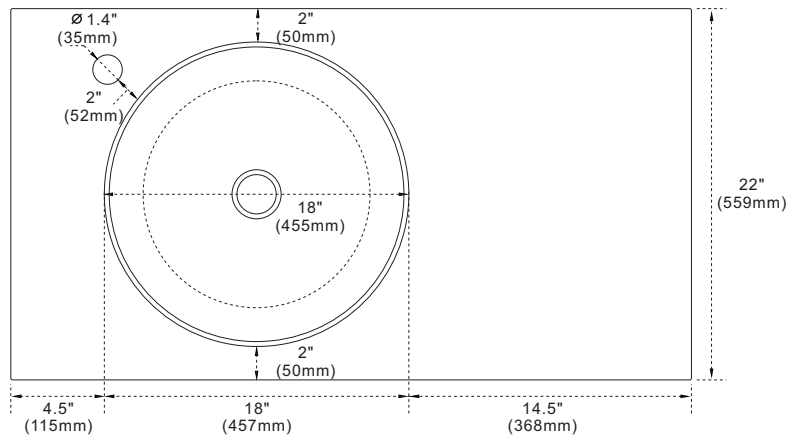

BELLATERRA HOME

Model: 430003-37-L Countertop

Features

1. Single 18" round topmount sink cutout;
2. Single faucet hole;
3. 4" height backsplash (sold separately);
4. Thickness laminated to 1.2";
5. Ceramic sink on left side of countertop;

Colors / Finishes

- WM - Natural White Carrara marble;
- BG - Natural Black Galaxy Granite;
- GY - Natural Grey Granite;
- WE - White Engineer Stone;

Top view

Side view

NOTE: SINK STYLE, SHAPE, FAUCET HOLES, CUTOUT ON TOP, VANITY MAY VARY FROM THE PICTURE ABOVE. INSTRUCTIONAL PURPOSE ONLY.

Professional installation is recommended.
www.bellaterra-home.com

Bellaterra Home LLC, All Rights Reserved 2017