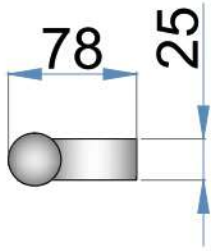

ROUND PULL HANDLE PVD GOLD FINISH
MATERIAL: S.S. 304 GRADE

| | A (Centre To Centre) | B (Total Length) |
|---|-------------------------|---------------------|
| 1 | 12" | 18" |
| 2 | 18" | 24" |
| 3 | 24" | 36" |
| 4 | 36" | 48" |
| 5 | 48" | 60" |
| 6 | 60" | 72" |
| 7 | 72" | 84" |

Hole size on Door: 12mm