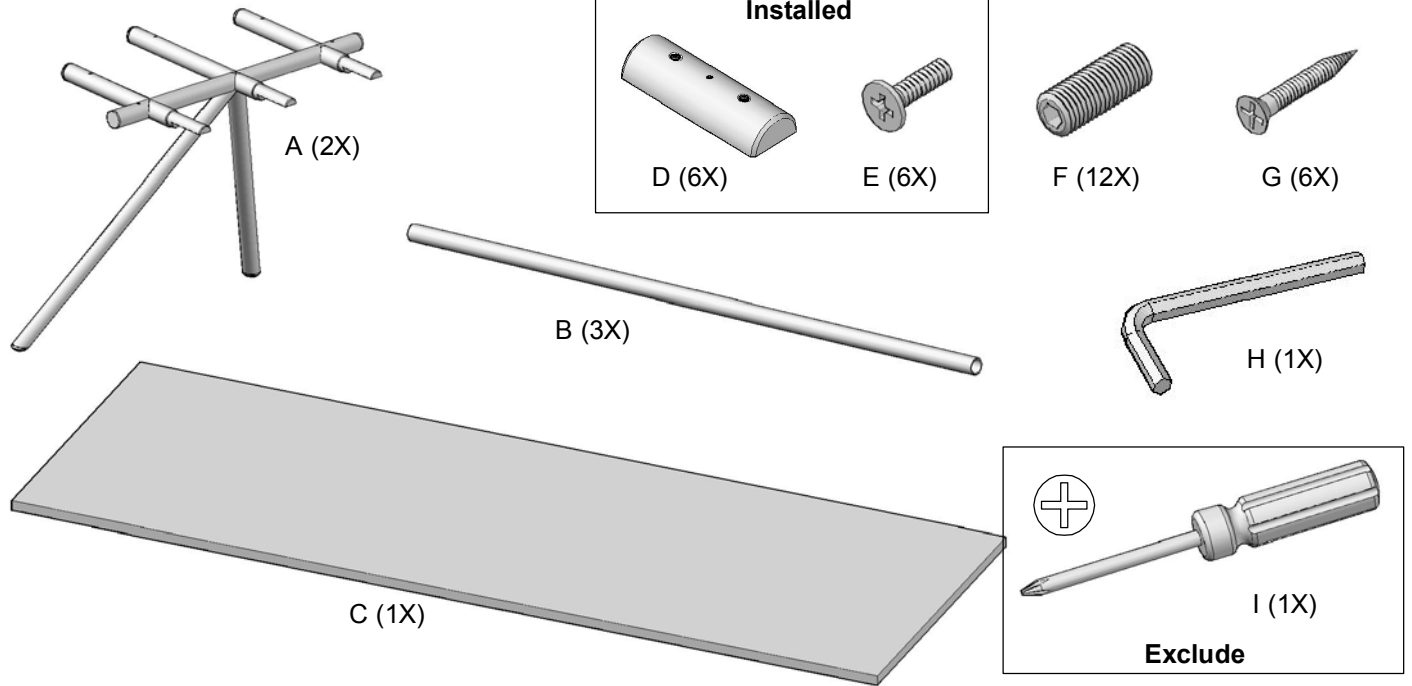

SIA TABLE 185/225 (CM)

ASSEMBLY INSTRUCTION

SEASONAL LIVING®

PART LIST

ASSEMBLY

STEP 1

SIA TABLE 185/225 (CM)

ASSEMBLY INSTRUCTION

STEP 3

Attach bolt F using allen key H
and then tighten bolt E

SIA TABLE 185/225 (CM)

ASSEMBLY INSTRUCTION

STEP 3

STEP 4

STEP 5

SIA TABLE 185/225 (CM)