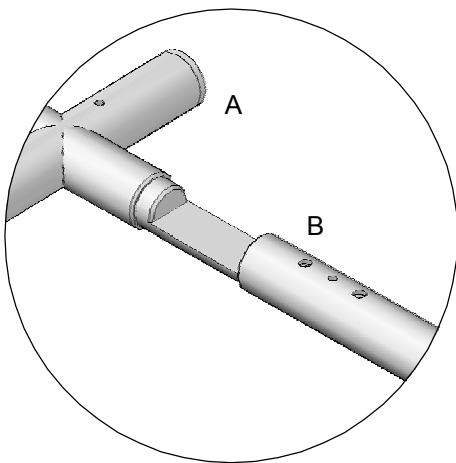

SIA TABLE 185/225 (CM)

ASSEMBLY INSTRUCTION

SEASONAL LIVING®

PART LIST

ASSEMBLY

STEP 1

SIA TABLE 185/225 (CM)

ASSEMBLY INSTRUCTION

STEP 3

Attach bolt F using allen key H
and then tighten bolt E

SIA TABLE 185/225 (CM)

ASSEMBLY INSTRUCTION

STEP 3

STEP 4

STEP 5

SIA TABLE 185/225 (CM)