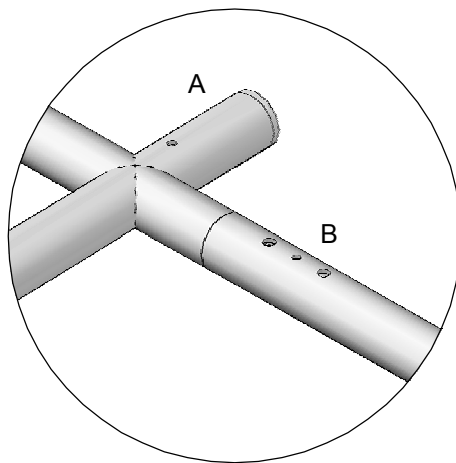

SIA TABLE 185/225 (CM)

ASSEMBLY INSTRUCTION

SEASONAL LIVING®

PART LIST

ASSEMBLY

STEP 1

SIA TABLE 185/225 (CM)

ASSEMBLY INSTRUCTION

STEP 3

Attach bolt F using allen key H
and then tighten bolt E

SIA TABLE 185/225 (CM)

ASSEMBLY INSTRUCTION

STEP 3

STEP 4

STEP 5

SIA TABLE 185/225 (CM)