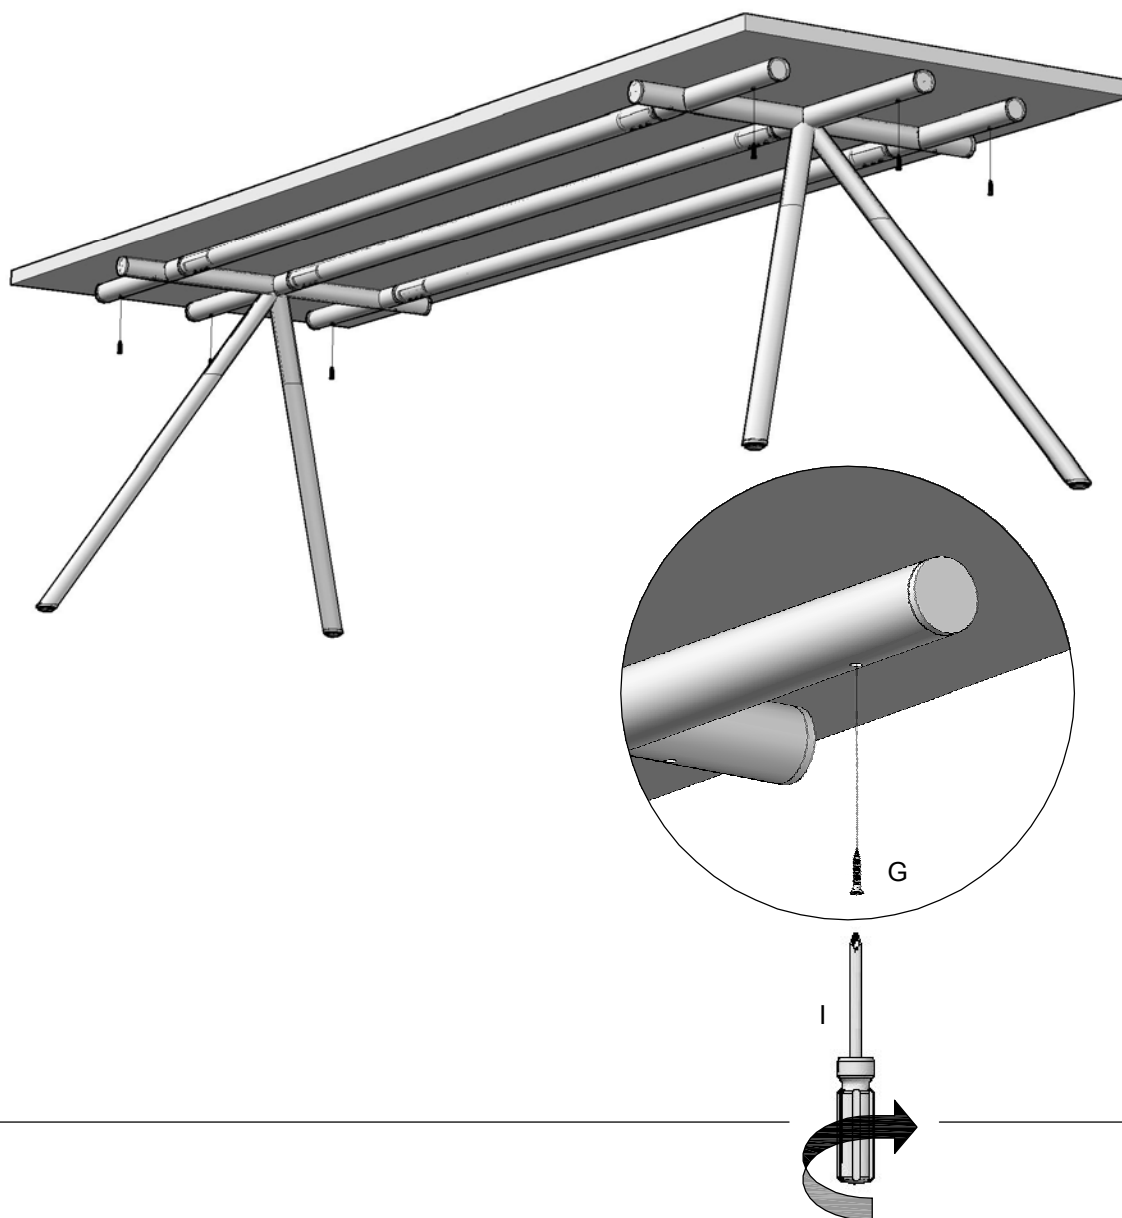

SIA TABLE 185/225 (CM)

ASSEMBLY INSTRUCTION

SEASONAL LIVING®

STEP 6