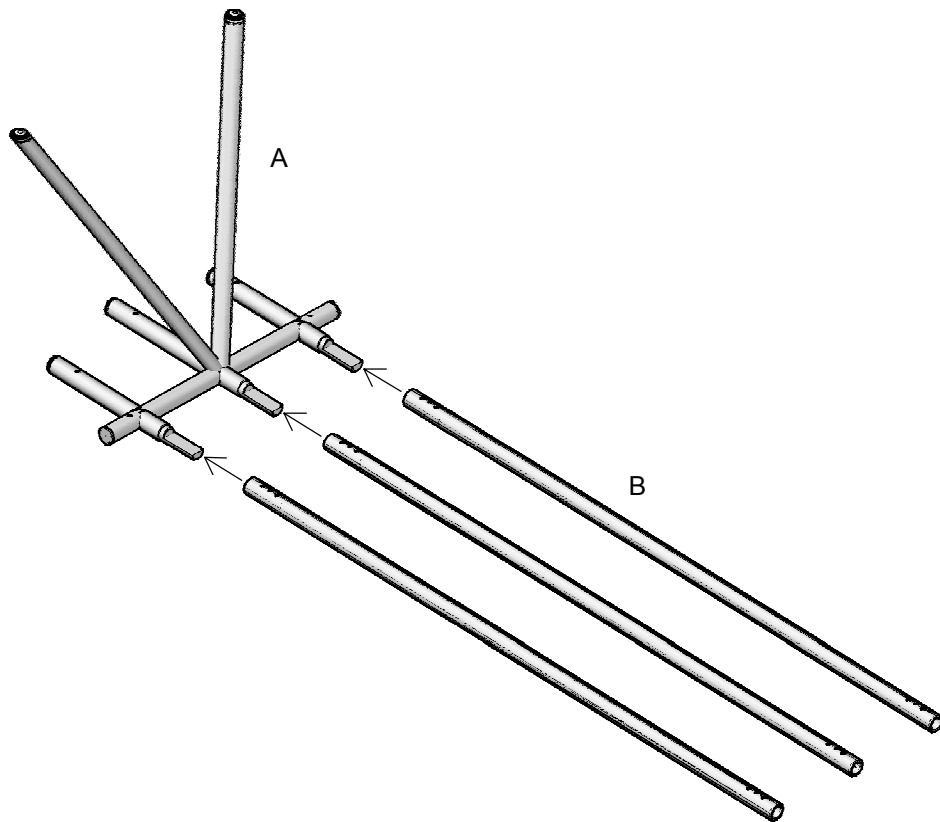

SIA TABLE 185/225 (CM)

ASSEMBLY INSTRUCTION

SEASONAL LIVING®

PART LIST

ASSEMBLY

STEP 1

SIA TABLE 185/225 (CM)

ASSEMBLY INSTRUCTION

STEP 3

Attach bolt F using allen key H
and then tighten bolt E

SIA TABLE 185/225 (CM)

ASSEMBLY INSTRUCTION

STEP 3

STEP 4

STEP 5

SIA TABLE 185/225 (CM)