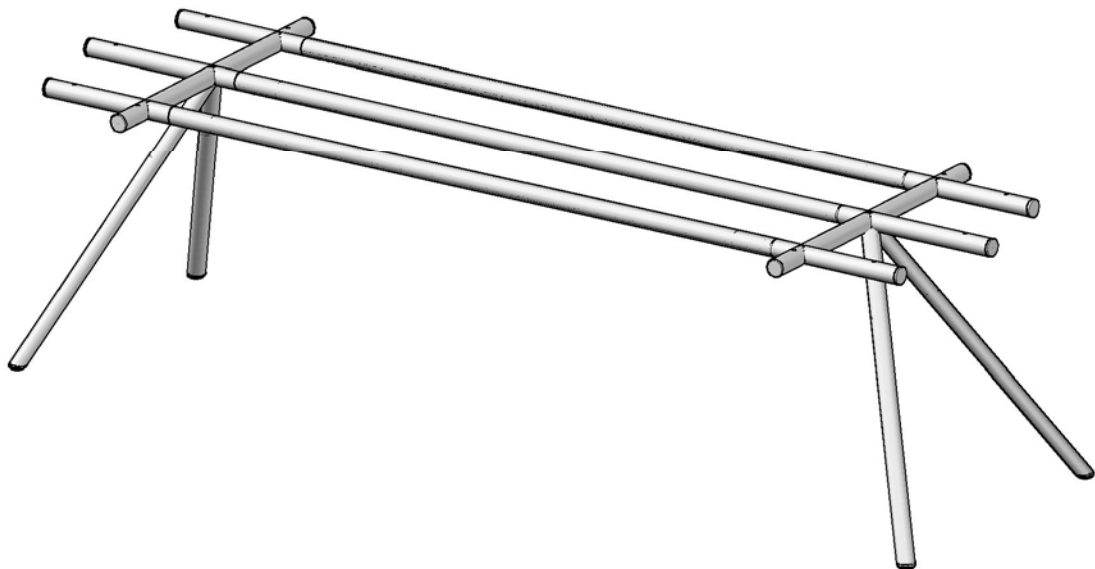

SIA TABLE 185/225 (CM)

ASSEMBLY INSTRUCTION

SEASONAL LIVING®

PART LIST

ASSEMBLY

STEP 1

SIA TABLE 185/225 (CM)

ASSEMBLY INSTRUCTION

STEP 3

Attach bolt F using allen key H
and then tighten bolt E

SIA TABLE 185/225 (CM)

ASSEMBLY INSTRUCTION

STEP 3

STEP 4

STEP 5

SIA TABLE 185/225 (CM)