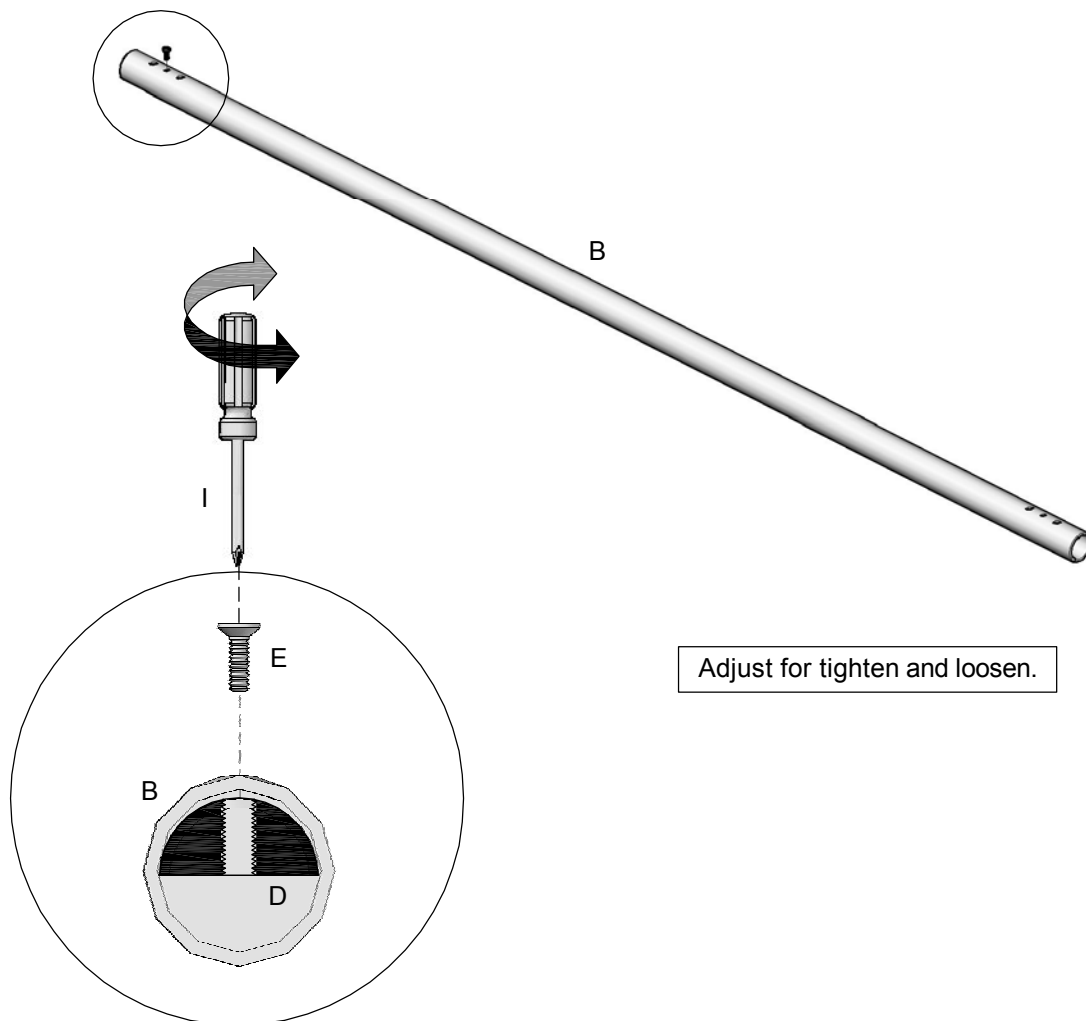

SIA TABLE 185/225 (CM)

ASSEMBLY INSTRUCTION

SEASONAL LIVING®

PART LIST

ASSEMBLY

STEP 1

SIA TABLE 185/225 (CM)

ASSEMBLY INSTRUCTION

STEP 3

Attach bolt F using allen key H
and then tighten bolt E

SIA TABLE 185/225 (CM)

ASSEMBLY INSTRUCTION

STEP 3

STEP 4

STEP 5

SIA TABLE 185/225 (CM)