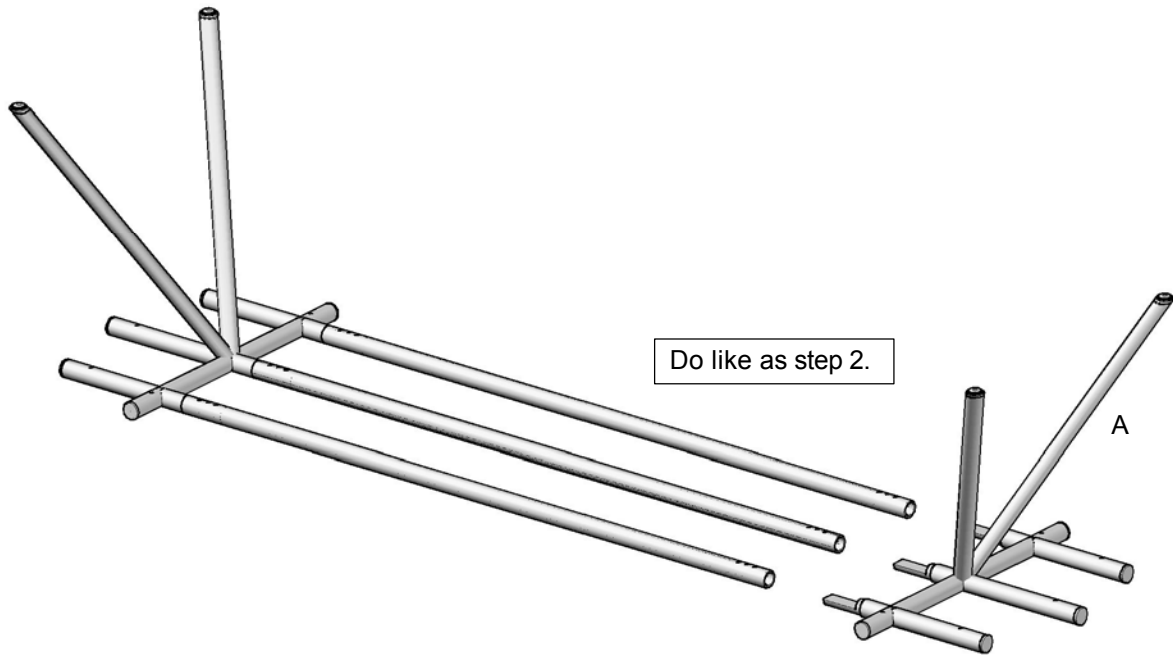

SIA TABLE 185/225 (CM)

ASSEMBLY INSTRUCTION

SEASONAL LIVING®

PART LIST

ASSEMBLY

STEP 1

SIA TABLE 185/225 (CM)

ASSEMBLY INSTRUCTION

STEP 3

Attach bolt F using allen key H
and then tighten bolt E

SIA TABLE 185/225 (CM)

ASSEMBLY INSTRUCTION

STEP 3

STEP 4

STEP 5

SIA TABLE 185/225 (CM)