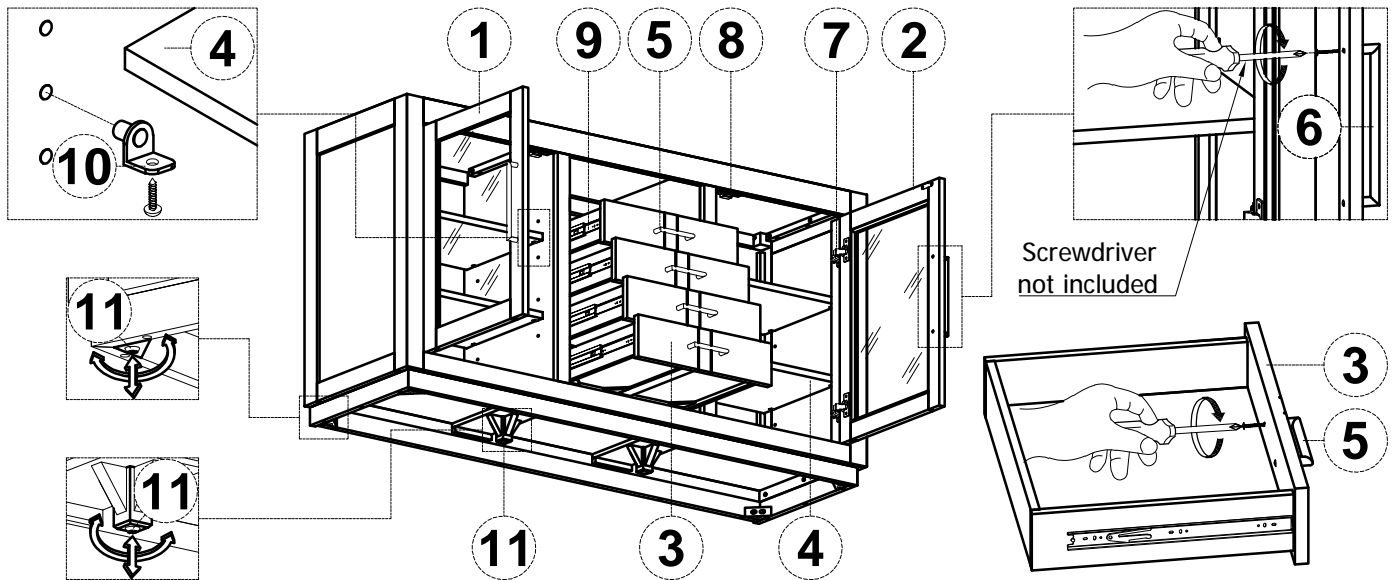

## 60" CONSOLE DARK OAK

Thank you for purchasing this quality product. Be sure to check all packing material carefully for small parts that may have come loose inside the carton during shipment.

KEY COMPONENTS				KEY COMPONENTS			
No.		Q'ty	Description	No.		Q'ty	Description
1		1 Pc	Left Side facing door	7		4 Pcs	Door hinge
2		1 Pc	Right Side facing door	8		2 Pcs	Door catch
3		4 Pcs	Drawers	9		8 Pcs	Extension drawer glide
4		4 Pcs	Shelf	10		16 Pcs	Shelf pin
5		4 Pcs	Drawer pull w/ screw	11		6 Pcs	Levelers
6		2 Pcs	Door pull w/ screw	12		1 Kit	Anti-tip kit

**PLEASE NOTE:**

To help prevent the possibility of tip-over, install the ANTI-TIP OVER restraint provided.