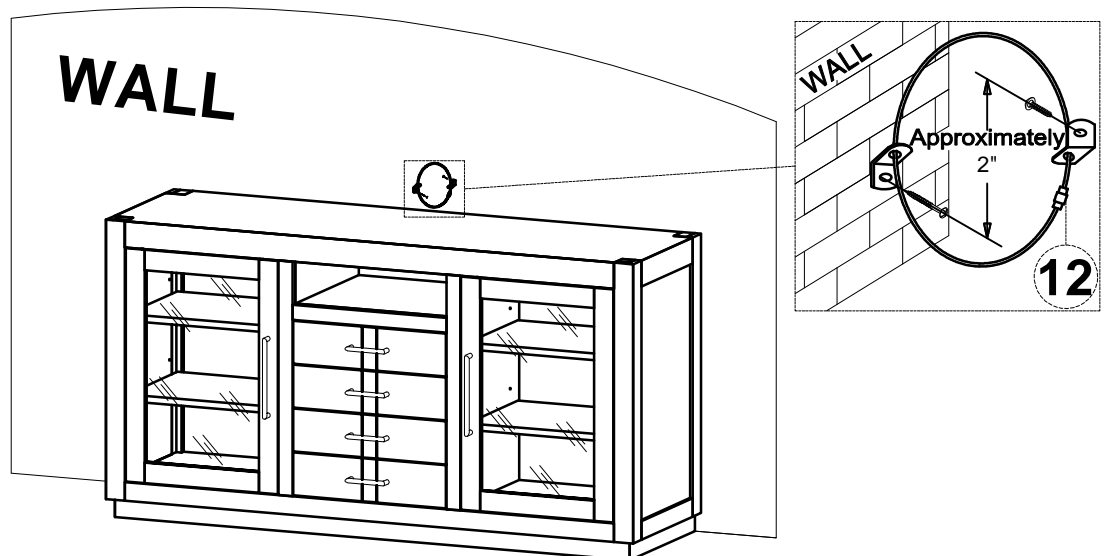

## 60" CONSOLE DARK OAK

Thank you for purchasing this quality product. Be sure to check all packing material carefully for small parts that may have come loose inside the carton during shipment.

KEY COMPONENTS				KEY COMPONENTS			
No.		Q'ty	Description	No.		Q'ty	Description
1		1 Pc	Left Side facing door	7		4 Pcs	Door hinge
2		1 Pc	Right Side facing door	8		2 Pcs	Door catch
3		4 Pcs	Drawers	9		8 Pcs	Extension drawer glide
4		4 Pcs	Shelf	10		16 Pcs	Shelf pin
5		4 Pcs	Drawer pull w/ screw	11		6 Pcs	Levelers
6		2 Pcs	Door pull w/ screw	12		1 Kit	Anti-tip kit