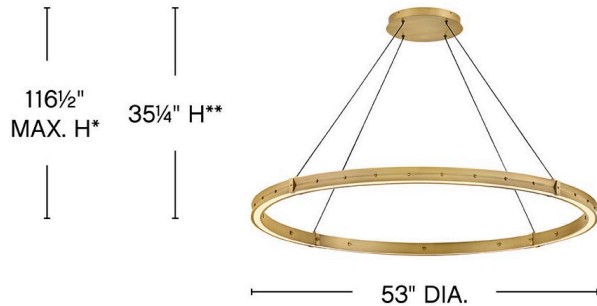

ALTHEA

FR41478LCB

EXTRA LARGE CHANDELIER

Elegant in its minimalism, Althea is simply adorned, accented by decorative screws in a matching Lacquered Brass or Satin Black finish. An etched diffuser softly diffuses light from the top and bottom, filling your entire space with warm illumination.

DETAILS	
FINISH:	Lacquered Brass
MATERIAL:	Steel
SLOPE DEGREE:	40
DIMMABLE:	YES - CL TYPE DIMMER (SSL7A)

DIMENSIONS	
WIDTH:	53"
HEIGHT:	35.3"
WEIGHT:	28.3lb

LIGHT SOURCE	
LIGHT SOURCE:	Integrated LED
WATTAGE:	90w LED *Included
VOLTAGE:	120v/277v

MOUNTING	
CANOPY:	8" Dia.
LEAD WIRE:	1 X 120"

SHIPPING	
CARTON LENGTH:	61
CARTON WIDTH:	61
CARTON HEIGHT:	6
CARTON WEIGHT:	43.2

PRODUCT DETAILS:

- Suitable for use in dry (indoor) locations as defined by NEC and CEC. Meets United States UL Underwriters Laboratories & CSA Canadian Standards Association Product Safety Standards.
- Fixtures feature an easy install cable.
- This item may be hung on a sloped ceiling
- LED components carry a 5-year limited warranty
- Bold silhouette with dramatic details creates a modern statement

HINKLEY

HINKLEY
33000 Pin Oak Parkway
Avon Lake, OH 44012

PHONE: (440) 653-5500
Toll Free: 1 (800) 446-5539

hinkley.com