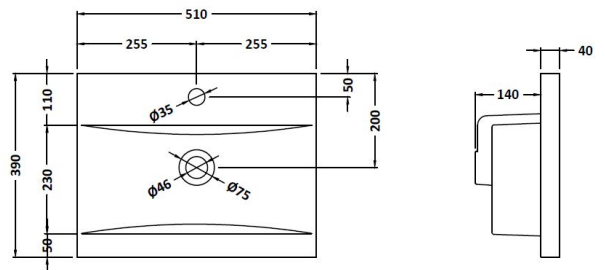

CUSTOMER DATA SHEET

DESCRIPTION: 500 Wh 2-Drawer Vanity With Basin A

CUSTOMER DATA SHEET - FURNITURE

DESCRIPTION: 500 Wall Hung 2-Drawer Basin Unit

PRODUCT DIMENSIONS

Height (mm)	Width (mm)	Depth (mm)	Nett Wgt Kg
538	500	383	26

PACKAGING DIMENSIONS

Height (mm)	Width (mm)	Depth (mm)	Gross Wgt Kg
560	520	405	26

PACKAGING DATA

Box Colour	Brown Cardboard Box		
Box Qty	1	Label Colour	White Label
Label Size	100 x 50	Label Qty	2

OUTER BOX DIMENSIONS (If Applicable)

Height (mm)	Width (mm)	Depth (mm)	Gross Wgt Kg

PRODUCT DETAILS

Country of Origin	United Kingdom			
Fitting Instruction	No			
Constr' Method	Cam & Wood Dowel			
Cabinet Finish	MFC Textured Woodgrain			
Cab Thickness (mm)	18			
Drawer Included	Yes			
No of Shelves	0			
Hinge Inc'	Not Applicable			
Fixings Inc'	Yes			
Handle Inc'	Yes, Supplied			
Handle Type	Strap			
Certification	FSC	Yes	CE	N/A
Colour	Hacienda Black			
Constr' Type	Rigid			
Fascia Finish	MFC Textured Woodgrain			
Fas Thickness (mm)	18			
Drawer Type	80mm High Metal Softclose			
Hinge Type	Not Applicable			
Adjustable Legs	No, Not Required			
Handle Style	Contemporary			
Waste Shroud	Yes			

CUSTOMER DATA SHEET - CERAMICS

DESCRIPTION: 500 Mid-Edged Basin 1 Th

PRODUCT DIMENSIONS

Height (mm)	Width (mm)	Depth (mm)	Nett Wgt Kg
180	510	390	10.54

PACKAGING DIMENSIONS

Height (mm)	Width (mm)	Depth (mm)	Gross Wgt Kg
210	410	530	10.54