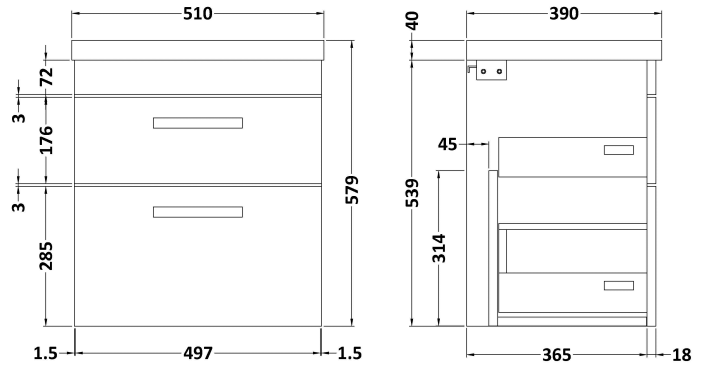

CUSTOMER DATA SHEET

DESCRIPTION: 500 Wh 2-Drawer Vanity With Basin A

CUSTOMER DATA SHEET - FURNITURE

DESCRIPTION: 500 Wall Hung 2-Drawer Basin Unit

PRODUCT DIMENSIONS

Height (mm)	Width (mm)	Depth (mm)	Nett Wgt Kg
538	500	383	26

PACKAGING DIMENSIONS

Height (mm)	Width (mm)	Depth (mm)	Gross Wgt Kg
560	520	405	26

PACKAGING DATA

Box Colour	Brown Cardboard Box		
Box Qty	1	Label Colour	White Label
Label Size	100 x 50	Label Qty	2

OUTER BOX DIMENSIONS (If Applicable)

CUSTOMER DATA SHEET - CERAMICS

DESCRIPTION: 500 Mid-Edged Basin 1 Th

PRODUCT DIMENSIONS

Height (mm)	Width (mm)	Depth (mm)	Nett Wgt Kg
180	510	390	10.54

PACKAGING DIMENSIONS

Height (mm)	Width (mm)	Depth (mm)	Gross Wgt Kg
210	410	530	10.54

PACKAGING DATA

Box Colour	Brown Cardboard Box - Printed		
Box Qty	1	Label Colour	White Label
Label Size	100 x 50	Label Qty	2

OUTER BOX DIMENSIONS (If Applicable)

Height (mm)	Width (mm)	Depth (mm)	Gross Wgt Kg