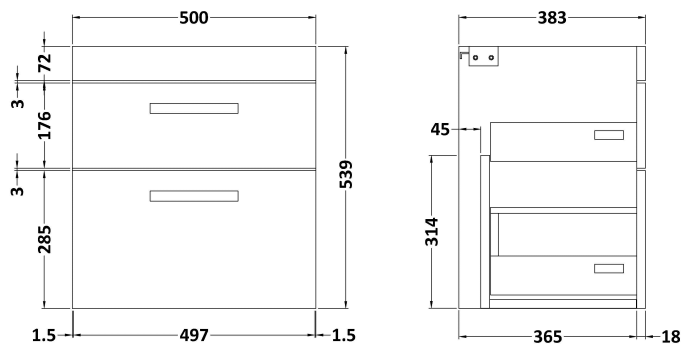

CUSTOMER DATA SHEET

DESCRIPTION: 500 Wh 2-Drawer Vanity With Basin A

CUSTOMER DATA SHEET - FURNITURE

DESCRIPTION: 500 Wall Hung 2-Drawer Basin Unit

PRODUCT DIMENSIONS

Height (mm)	Width (mm)	Depth (mm)	Nett Wgt Kg
538	500	383	26

PACKAGING DIMENSIONS

Height (mm)	Width (mm)	Depth (mm)	Gross Wgt Kg
560	520	405	26

PACKAGING DATA

Box Colour	Brown Cardboard Box		
Box Qty	1	Label Colour	White Label
Label Size	100 x 50	Label Qty	2

OUTER BOX DIMENSIONS (If Applicable)

CUSTOMER DATA SHEET - CERAMICS

DESCRIPTION: 500 Mid-Edged Basin 1 Th

PRODUCT DIMENSIONS

Height (mm)	Width (mm)	Depth (mm)	Nett Wgt Kg
180	510	390	10.54

PACKAGING DIMENSIONS

Height (mm)	Width (mm)	Depth (mm)	Gross Wgt Kg
210	410	530	10.54

PACKAGING DATA

Box Colour	Brown Cardboard Box - Printed		
Box Qty	1	Label Colour	White Label
Label Size	100 x 50	Label Qty	2

OUTER BOX DIMENSIONS (If Applicable)

Height (mm)	Width (mm)	Depth (mm)	Gross Wgt Kg