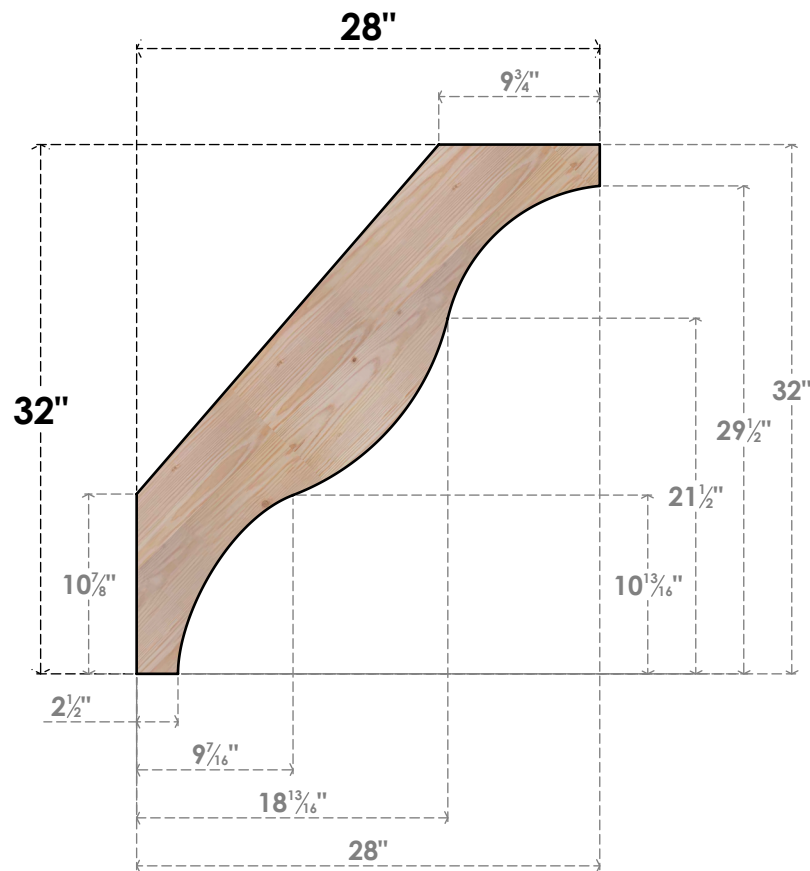

BRC06X28X32FST00SDF

5 1/2"W X 28"D X 32"H FUNSTON SMOOTH BRACE, DOUGLAS FIR

SIDE

FRONT

EKENA MILLWORK
2300 WEST MAIN ST.
CLARKSVILLE, TX 75426
TOLL FREE: 866-607-0453
WWW.EKENAMILLWORK.COM

NOTES

1. INSTALLATION TO BE COMPLETED IN ACCORDANCE WITH MANUFACTURER'S SPECIFICATIONS.
2. DRAWING MAY NOT BE TO SCALE
3. THIS DRAWING IS INTENDED FOR DESIGN AND PLANNING PURPOSES ONLY.
4. ALL INFORMATION CONTAINED HEREIN WAS CURRENT AT THE TIME OF DEVELOPMENT BUT MUST BE REVIEWED AND APPROVED BY THE PRODUCT MANUFACTURER TO BE CONSIDERED ACCURATE.
5. PRODUCTS ARE NOT KILN DRIED. THIS ITEM IS UNIQUE AND WILL CONTAIN THE NATURAL VARIATIONS THAT THE WOOD SPECIES OFFERS. THIS MAY RESULT IN VARIATIONS UP TO 1/4"