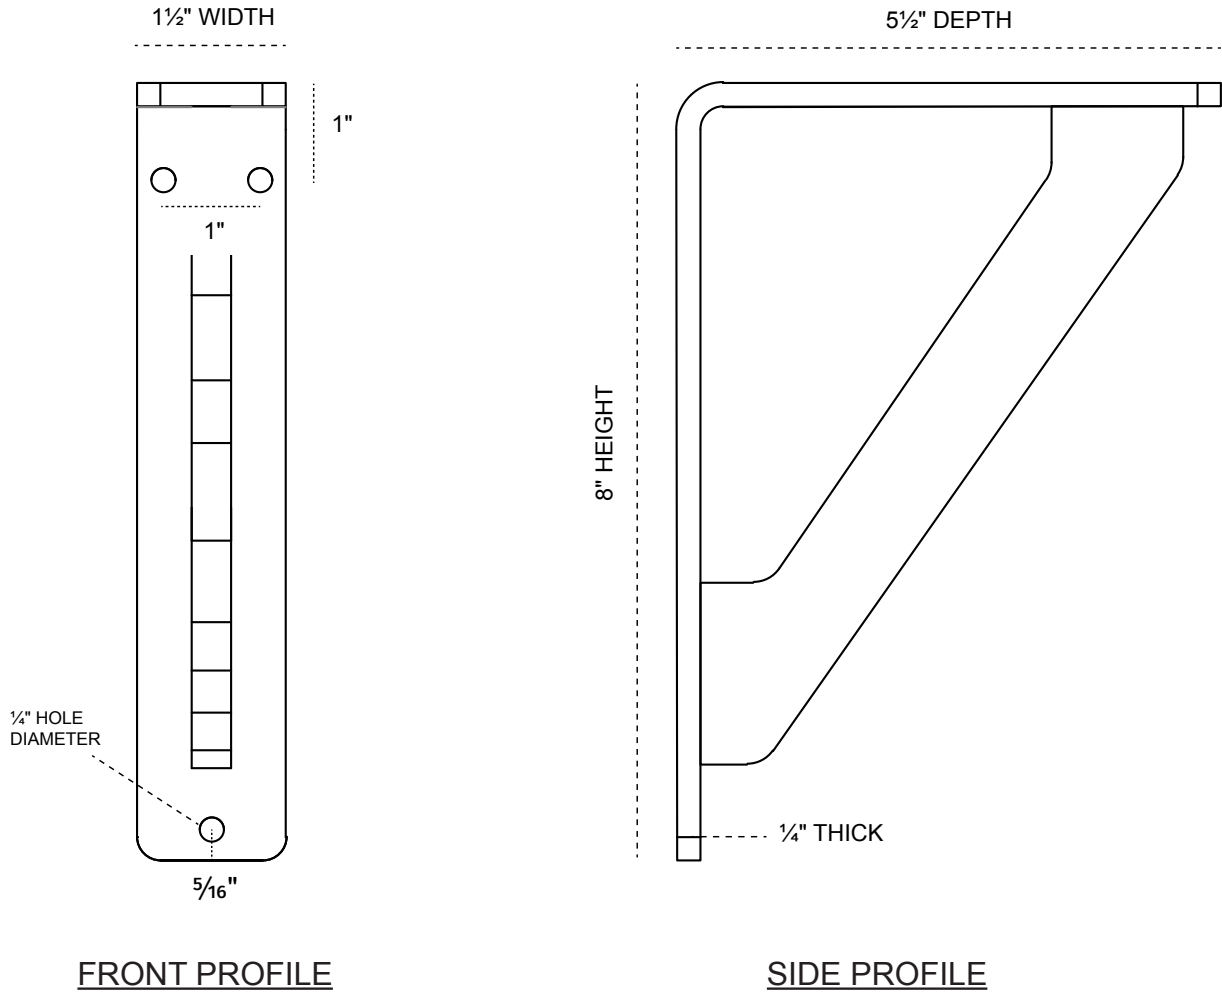

# 1½-INCH W X 5½-INCH D X 8-INCH H TRADITIONAL SINGLE BRACE BRACKET

**HEAVY-DUTY ¼" THICK**

**AVAILABLE IN:**  
POWDER COATED BLACK

**BKTM01X05X08STR**

P:866.607.0453 | F: 866.591.3143  
2300 W. Main St. | Clarksville, TX 75426  
sales@ekenamillwork.com | www.ekenamillwork.com