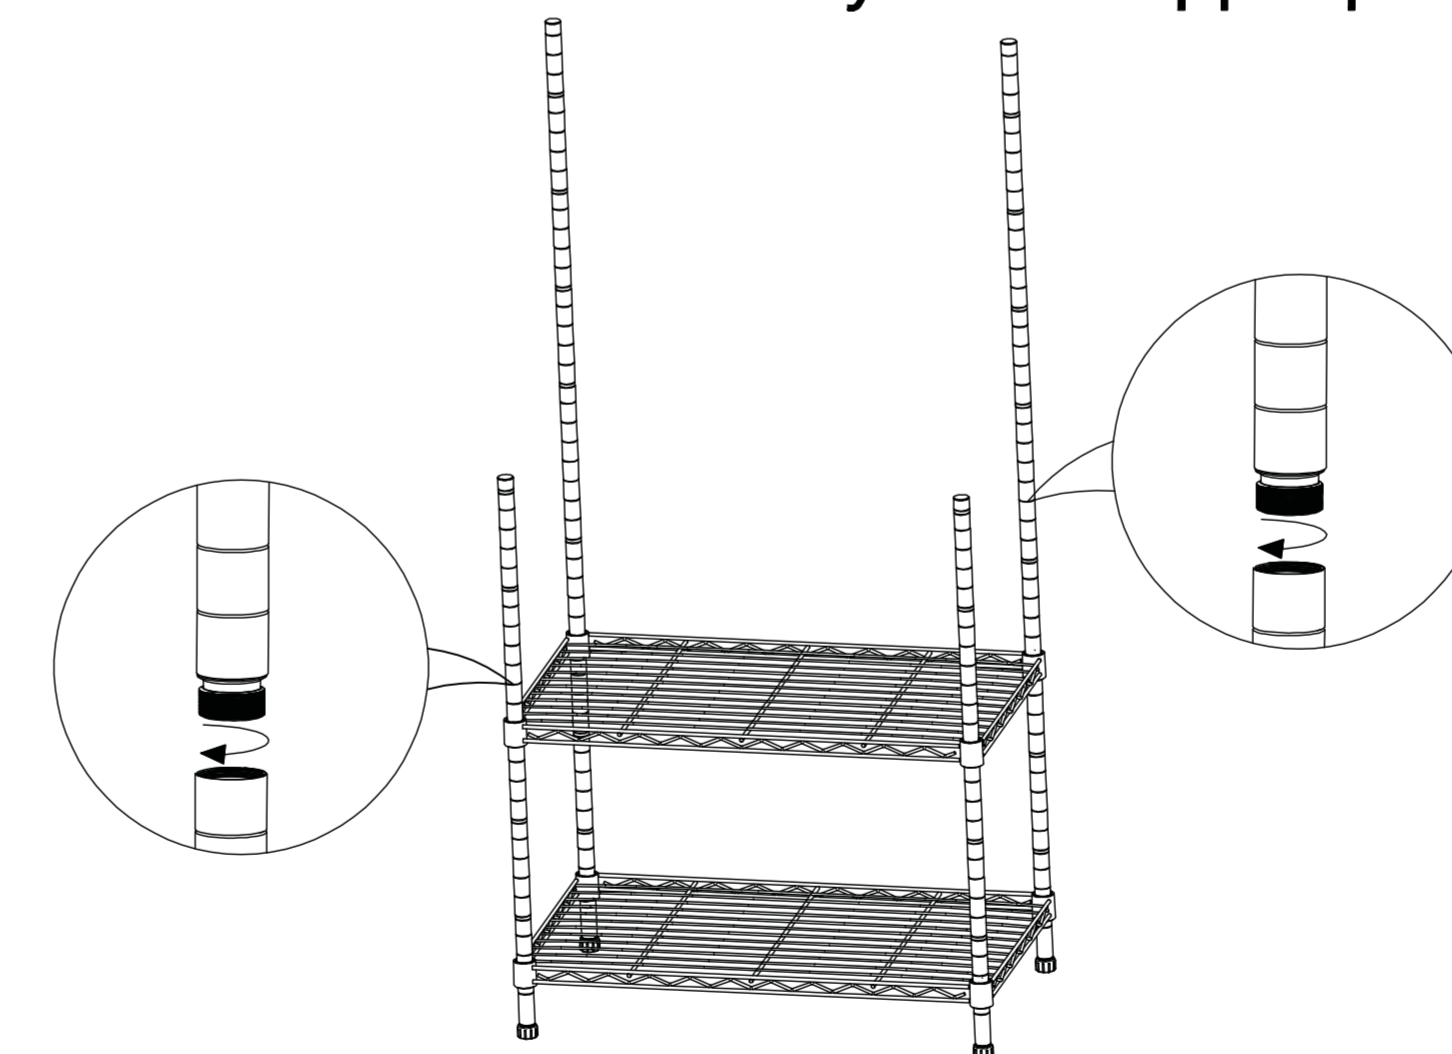

## Assembly Steps:

Remarks: Protective C over is just for packing during transportation, not for item. Please throw them away after you open the carton

1 Screw the Leveling Foot(J) into the bottom of each down pole(E) and (F), then fasten it.

2 Snap Plastic Clips (I) onto the pole grooves of four down poles at the same position and make sure that the arrow of plastic clips are pointing up.

3 Please make sure that you have the wire shelf(A) the correct way up. Hold the shelf on its side and slide the top of each pole through

4 Snap plastic clips onto the same grooves of four poles at your desired position, slide down the wire shelf onto the plastic clips.

5 Screw Upper poles (D) and (G) into lower poles by screw connectors which is already on the upper poles.