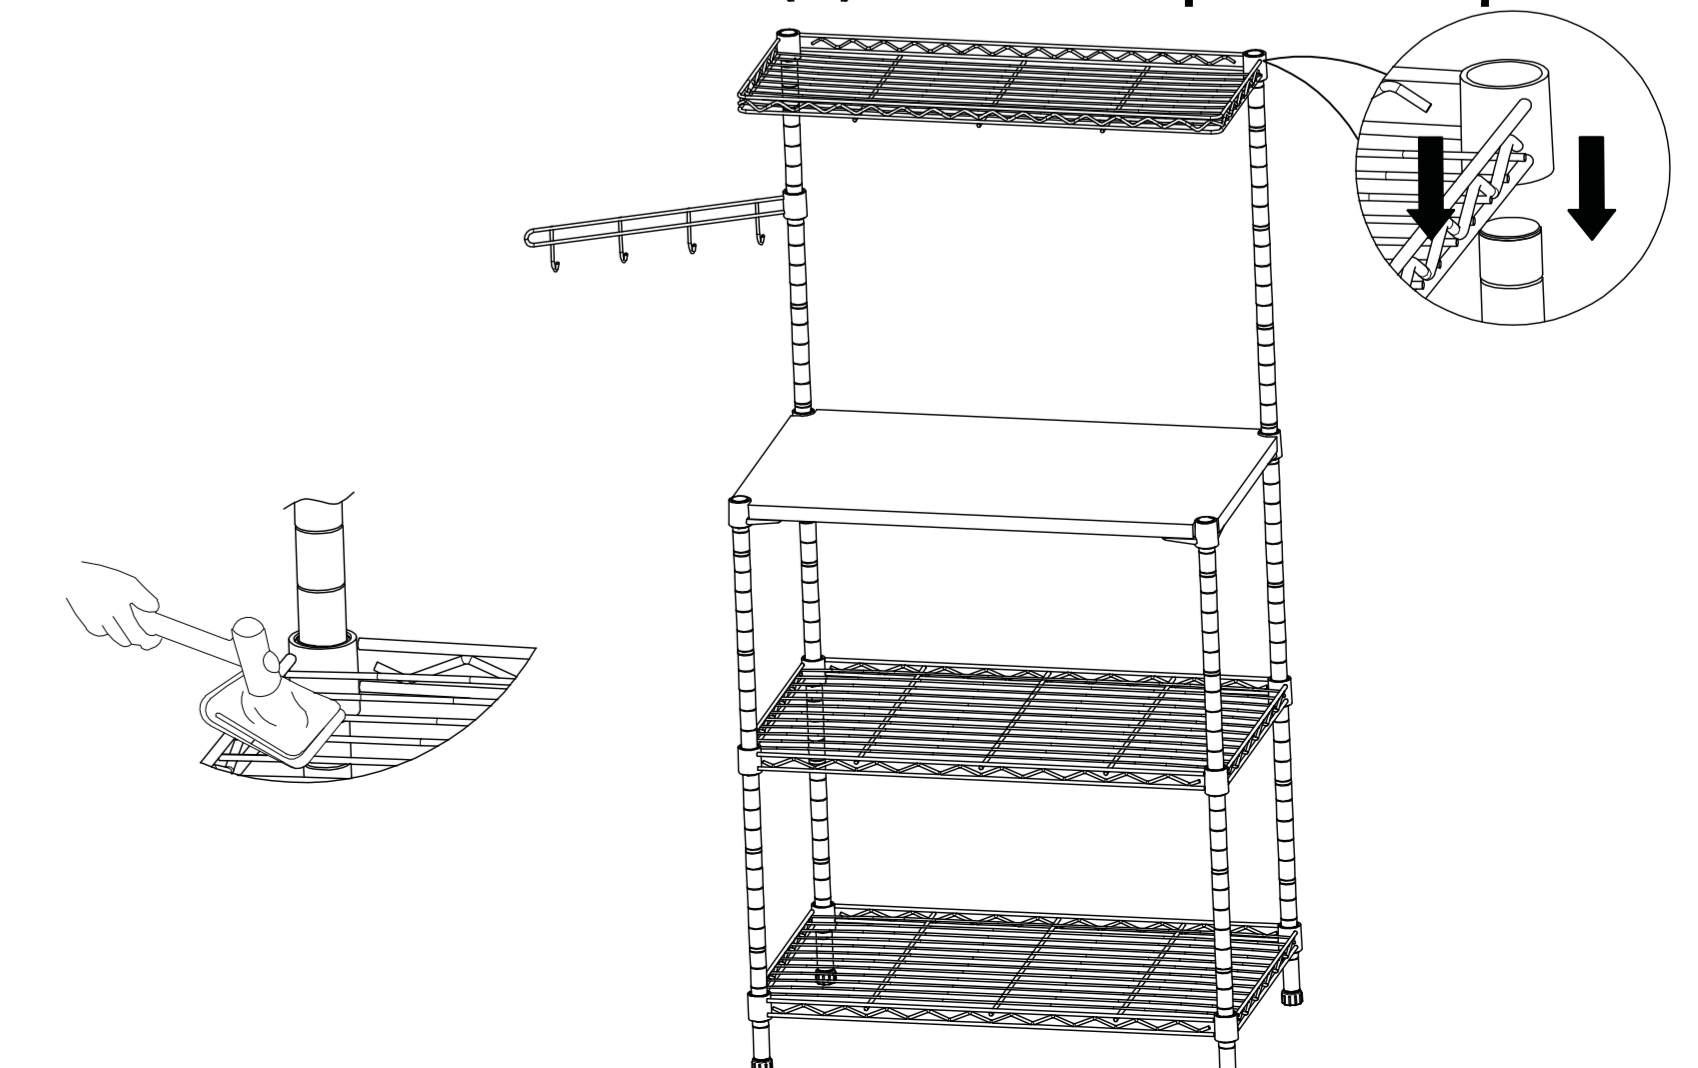

8 Snap plastic clips onto the top of up-poles, slide down the Semi-Round Wire Shelf(C) onto the plastic clips.