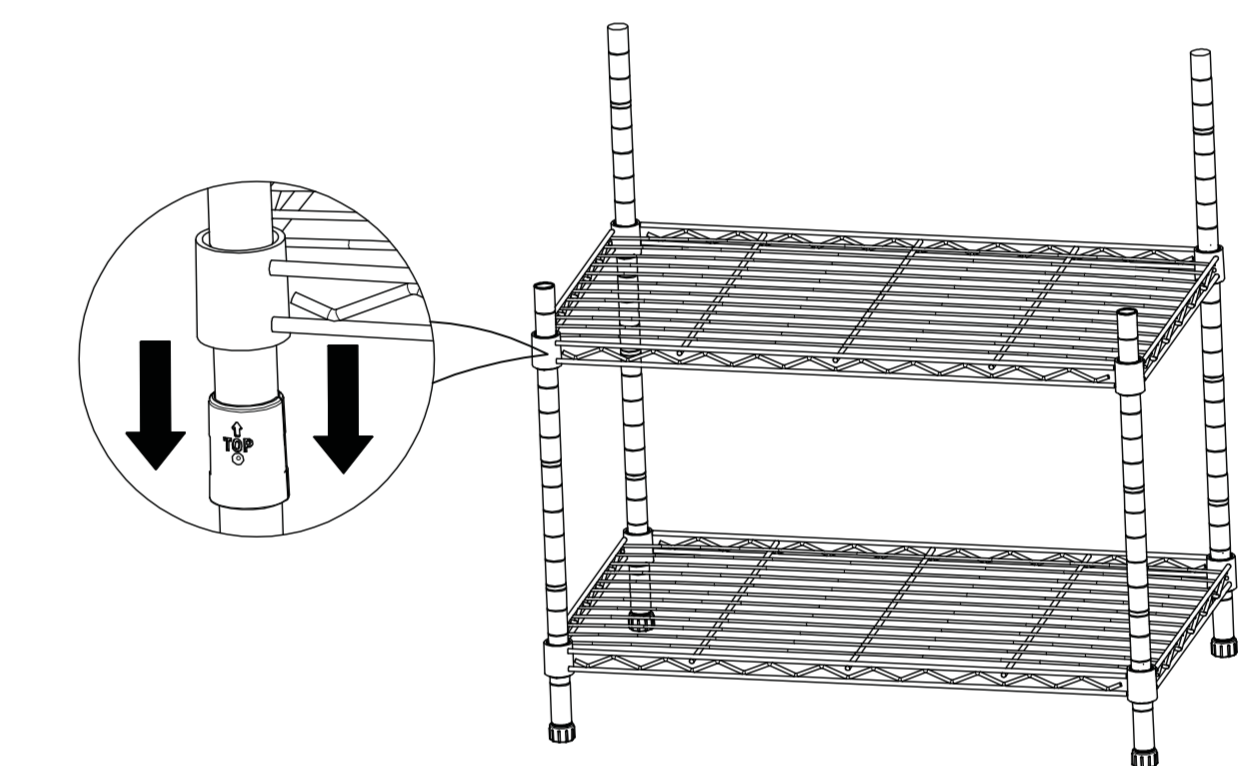

## Assembly Steps:

Remarks: Protective C over is just for packing during transportation, not for item. Please throw them away after you open the carton

1 Screw the Leveling Foot(J) into the bottom of each down pole(E) and (F), then fasten it.

2 Snap Plastic Clips (I) onto the pole grooves of four down poles at the same position and make sure that the arrow of plastic clips are pointing up.

3 Please make sure that you have the wire shelf(A) the correct way up. Hold the shelf on its side and slide the top of each pole through

4 Snap plastic clips onto the same grooves of four poles at your desired position, slide down the wire shelf onto the plastic clips.

5 Screw Upper poles (D) and (G) into lower poles by screw connectors which is already on the upper poles.