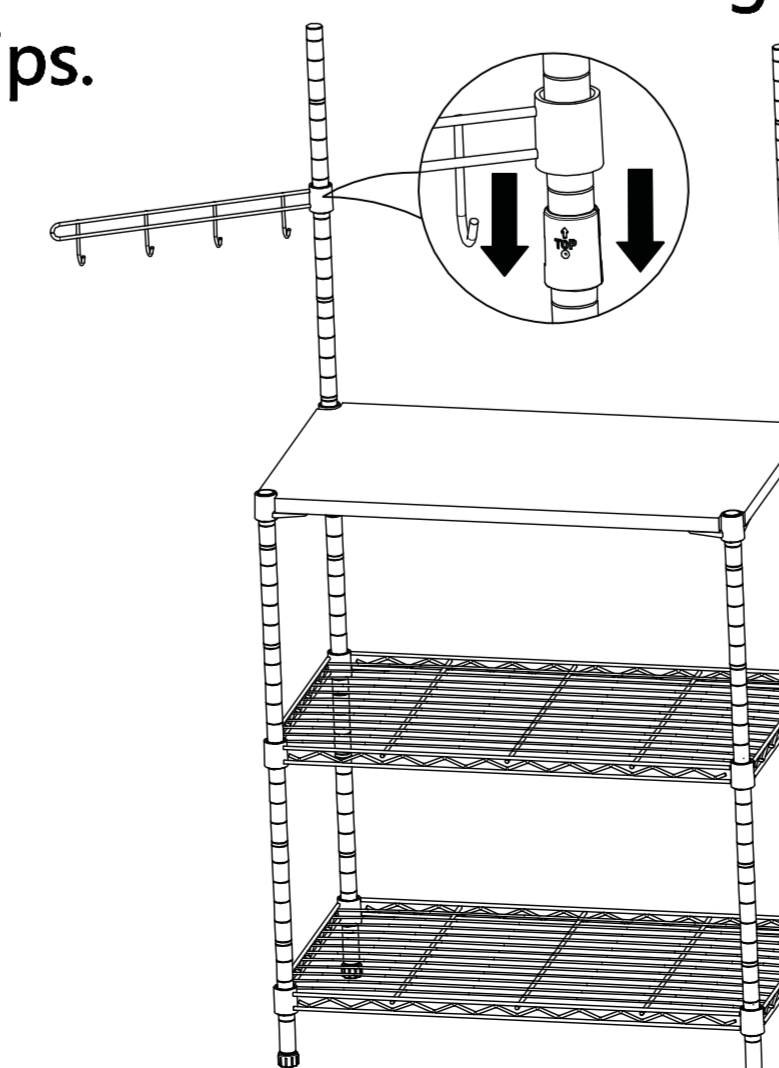

## Assembly Steps:

Remarks: Protective C over is just for packing during transportation, not for item. Please throw them away after you open the carton

1 Screw the Leveling Foot(J) into the bottom of each down pole(E) and (F), then fasten it.

2 Snap Plastic Clips (I) onto the pole grooves of four down poles at the same position and make sure that the arrow of plastic clips are pointing up.

3 Please make sure that you have the wire shelf(A) the correct way up. Hold the shelf on its side and slide the top of each pole through

4 Snap plastic clips onto the same grooves of four poles at your desired position, slide down the wire shelf onto the plastic clips.

5 Screw Upper poles (D) and (G) into lower poles by screw connectors which is already on the upper poles.

6 Snap plastic clips onto the same grooves of four poles at your desired position, slide down the MDF board(B) onto the plastic clips.

7 Snap plastic clips onto the grooves of up-poles as your desired position, slide down the moveable hanger Moveable Hanger(H) on the plastic clips.