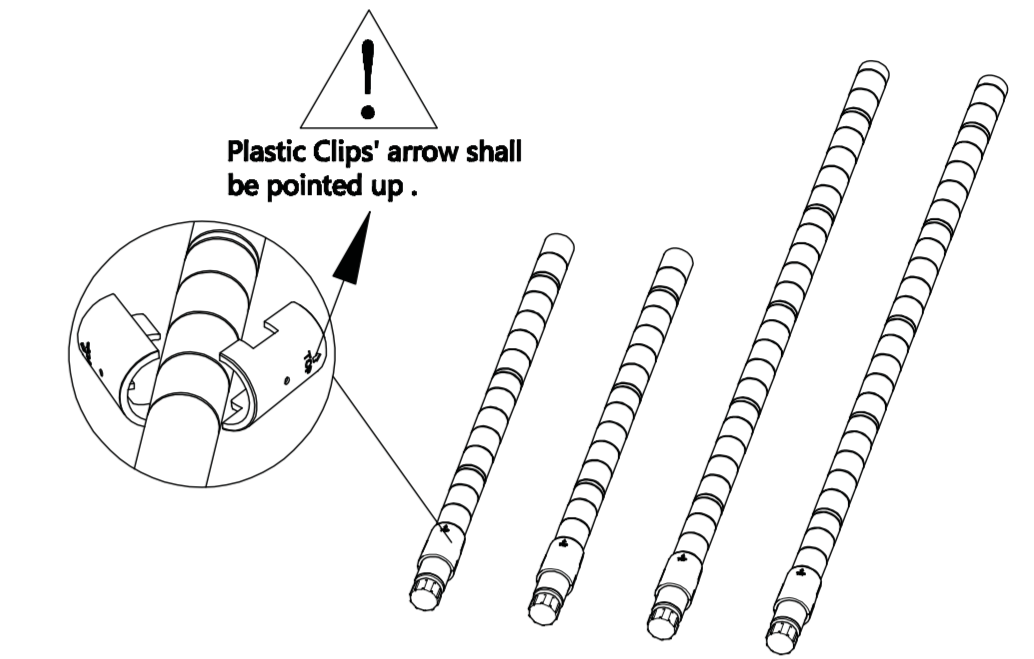

## Assembly Steps:

Remarks: Protective C over is just for packing during transportation, not for item. Please throw them away after you open the carton

1 Screw the Leveling Foot(J) into the bottom of each down pole(E) and (F), then fasten it.

2 Snap Plastic Clips (I) onto the pole grooves of four down poles at the same position and make sure that the arrow of plastic clips are pointing up.

3 Please make sure that you have the wire shelf(A) the correct way up. Hold the shelf on its side and slide the top of each pole through