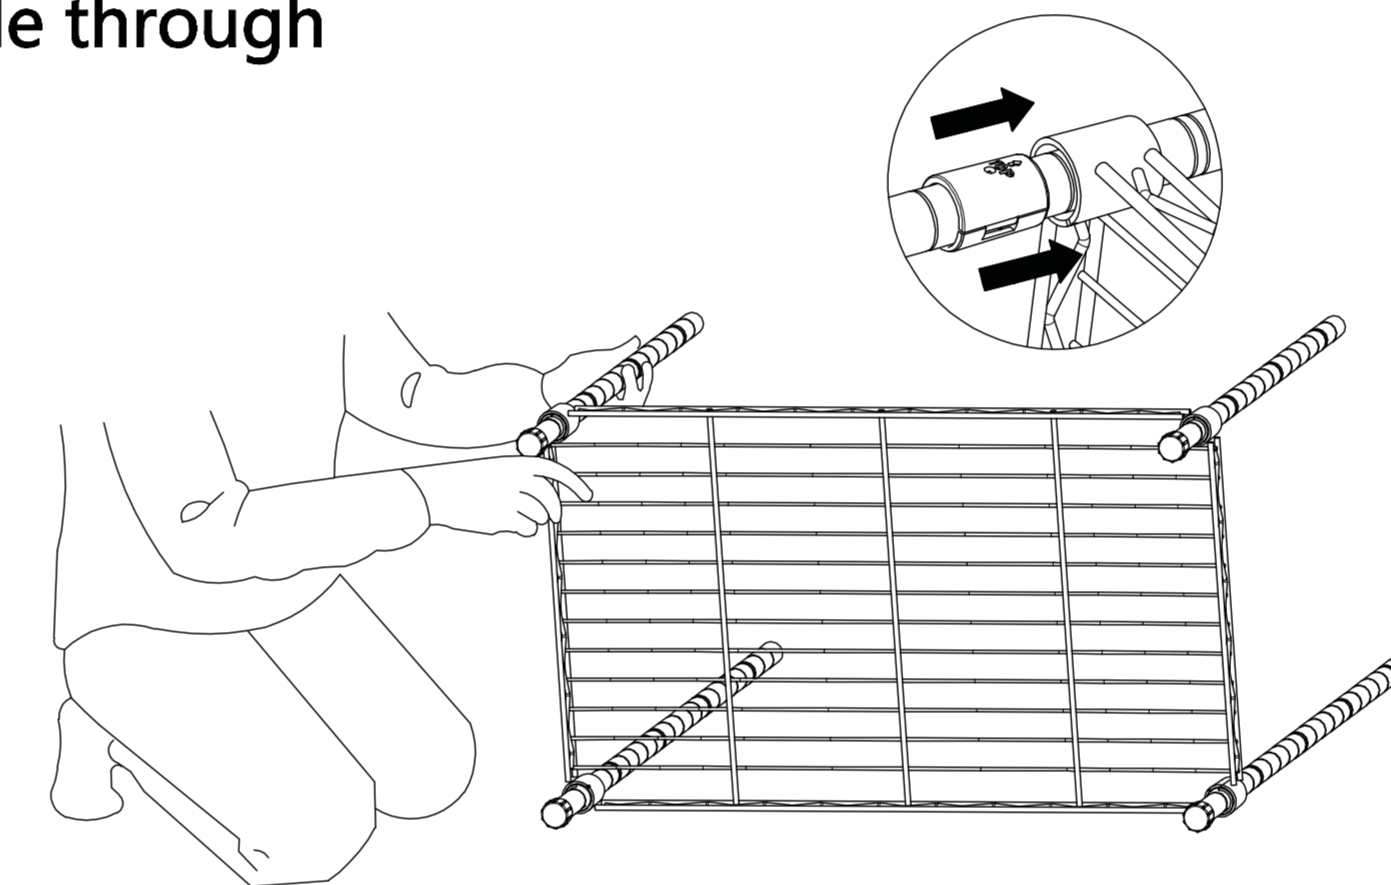

## Assembly Steps:

Remarks: Protective C over is just for packing during transportation, not for item. Please throw them away after you open the carton

1 Screw the Leveling Foot(J) into the bottom of each down pole(E) and (F), then fasten it.

2 Snap Plastic Clips (I) onto the pole grooves of four down poles at the same position and make sure that the arrow of plastic clips are pointing up.

3 Please make sure that you have the wire shelf(A) the correct way up. Hold the shelf on its side and slide the top of each pole through