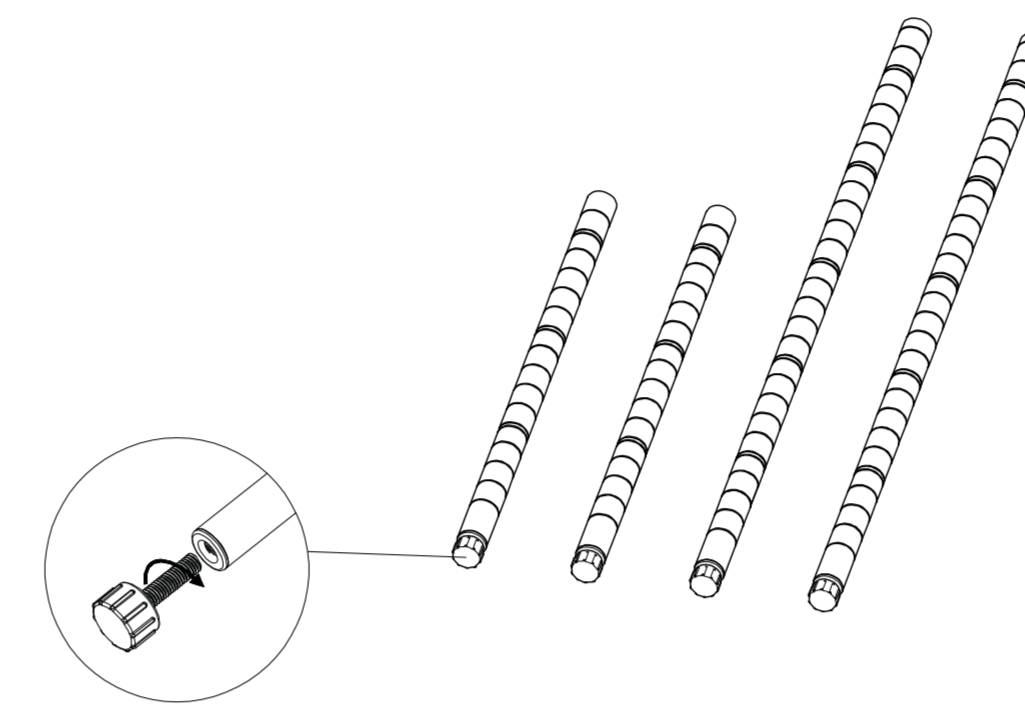

## Assembly Steps:

Remarks: Protective C over is just for packing during transportation, not for item. Please throw them away after you open the carton

1 Screw the Leveling Foot(J) into the bottom of each down pole(E) and (F), then fasten it.

2 Snap Plastic Clips (I) onto the pole grooves of four down poles at the same position and make sure that the arrow of plastic clips are pointing up.

3 Please make sure that you have the wire shelf(A) the correct way up. Hold the shelf on its side and slide the top of each pole through

4 Snap plastic clips onto the same grooves of four poles at your desired position, slide down the wire shelf onto the plastic clips.

5 Screw Upper poles (D) and (G) into lower poles by screw connectors which is already on the upper poles.