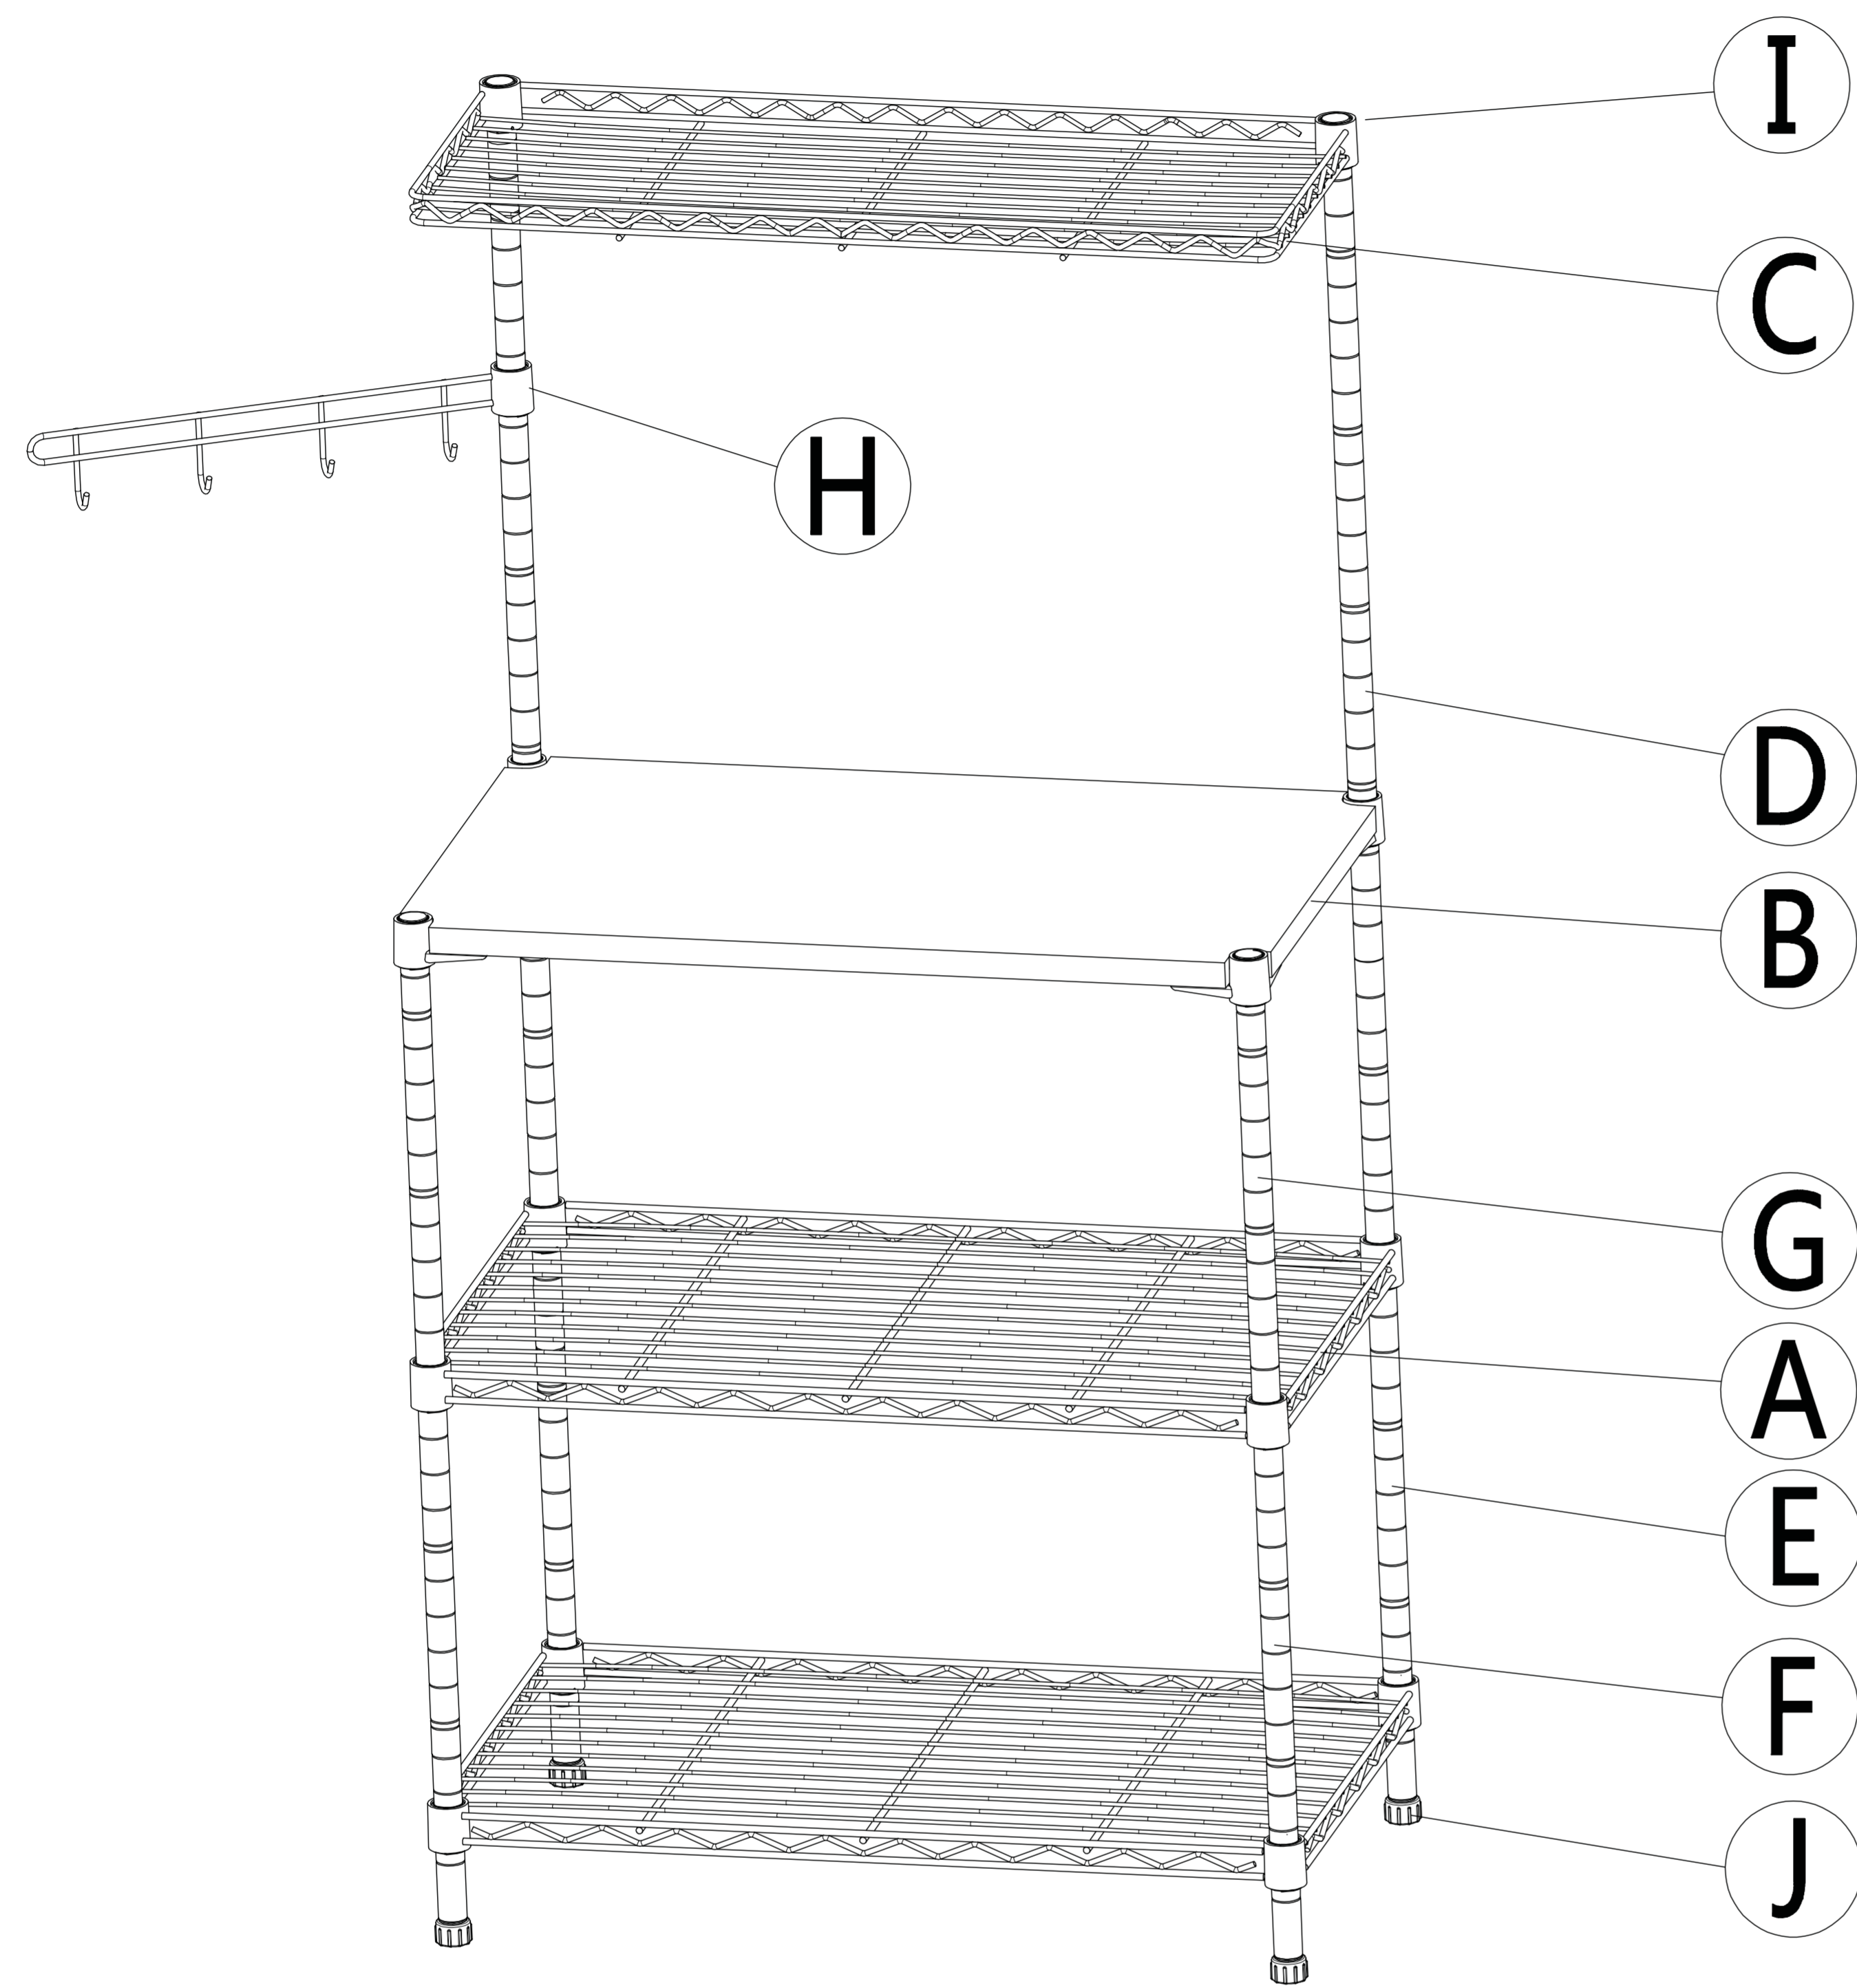

## Assembly Steps:

Remarks: Protective C over is just for packing during transportation, not for item. Please throw them away after you open the carton

1 Screw the Leveling Foot(J) into the bottom of each down pole(E) and (F), then fasten it.

2 Snap Plastic Clips (I) onto the pole grooves of four down poles at the same position and make sure that the arrow of plastic clips are pointing up.

3 Please make sure that you have the wire shelf(A) the correct way up. Hold the shelf on its side and slide the top of each pole through

4 Snap plastic clips onto the same grooves of four poles at your desired position, slide down the wire shelf onto the plastic clips.

5 Screw Upper poles (D) and (G) into lower poles by screw connectors which is already on the upper poles.

6 Snap plastic clips onto the same grooves of four poles at your desired position, slide down the MDF board(B) onto the plastic clips.

7 Snap plastic clips onto the grooves of up-poles as your desired position, slide down the moveable hanger Moveable Hanger(H) on the plastic clips.