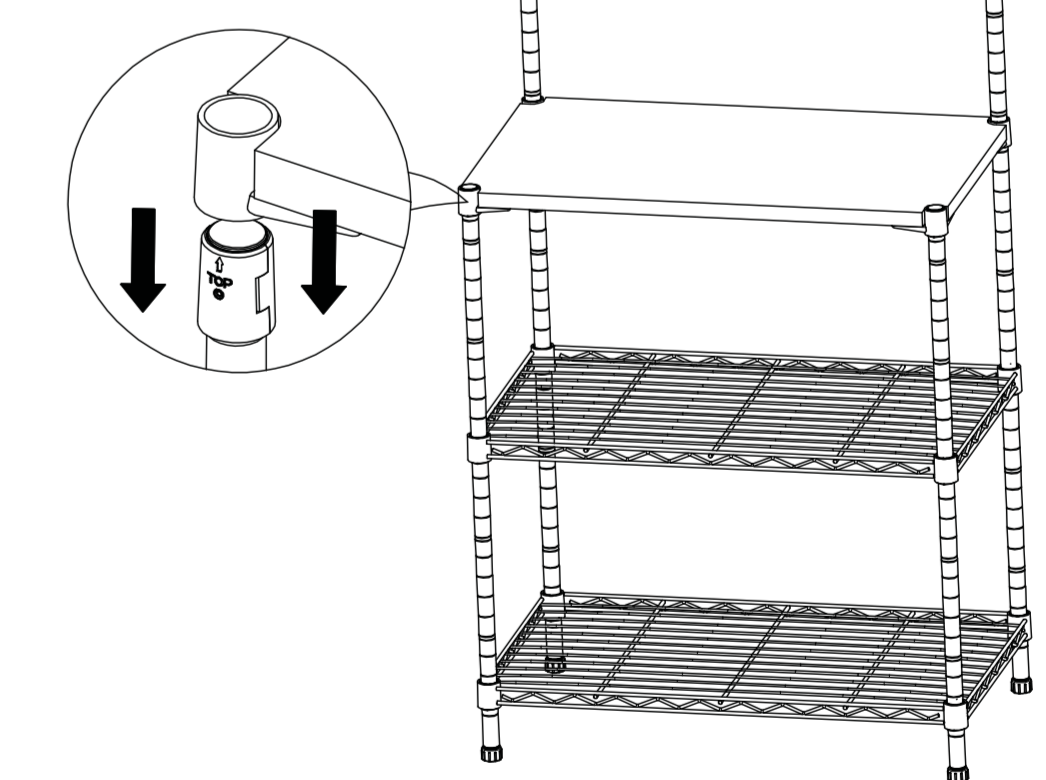

6 Snap plastic clips onto the same grooves of four poles at your desired position, slide down the MDF board(B) onto the plastic clips.