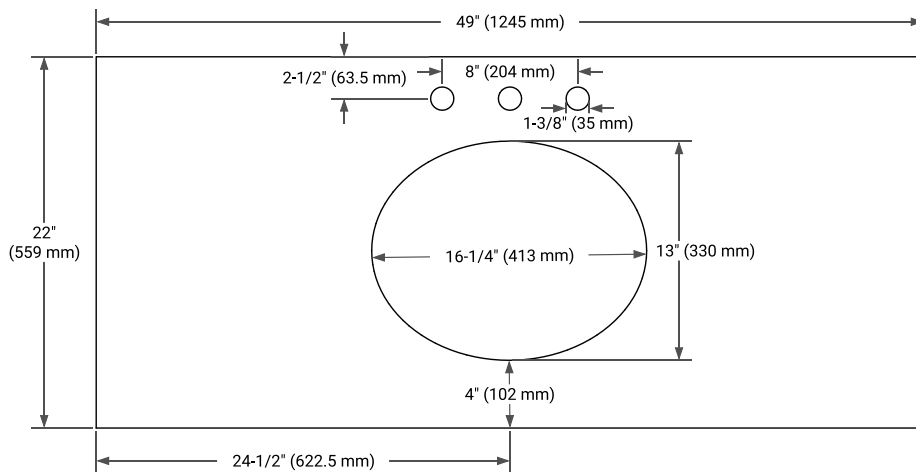

48" SINGLE SINK BASE CABINET

BASE CABINET DIMENSIONS

48" W x 21.5" D x 34.5" H

FEATURES

- Solid wood frame & plywood panels
- Dovetail drawers and joints
- Soft closing doors & drawers

HARDWARE FINISHES*

Brushed Nickel Satin Brass Matte Black Polished Chrome

49" SINGLE OVAL SINK COUNTERTOP WITH 1.5 IN. THICKNESS

OVERALL DIMENSIONS

49" W x 22" D x 1.5" H

COUNTERTOP OPTIONS

Carrara Marble

White Quartz

FEATURES

- Solid countertop with mitered edges & seams
- Undermount white oval sink
- Pre-drilled for 8" widespread faucet

INCLUDED

- Countertop
- Matching Backsplash
- Oval Sink

COUNTERTOP PLAN VIEW

EDGE SIDE VIEW

THREE DIMENSIONAL COUNTERTOP VIEW