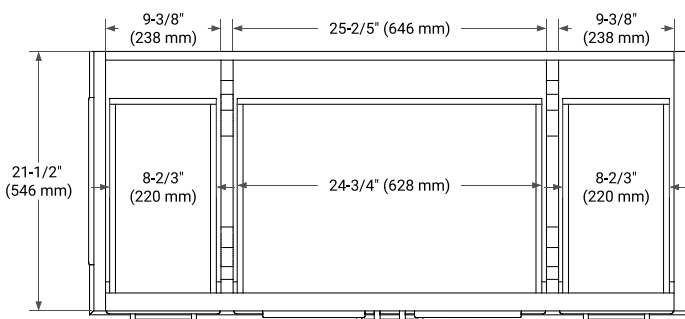

48" SINGLE SINK BASE CABINET

BASE CABINET DIMENSIONS

48" W x 21.5" D x 34.5" H

FEATURES

- Solid wood frame & plywood panels
- Dovetail drawers and joints
- Soft closing doors & drawers

HARDWARE FINISHES*

Brushed Nickel Satin Brass Matte Black Polished Chrome

49" SINGLE OVAL SINK COUNTERTOP WITH 1.5 IN. THICKNESS

OVERALL DIMENSIONS

49" W x 22" D x 1.5" H

COUNTERTOP OPTIONS

Carrara Marble

White Quartz

FEATURES

- Solid countertop with mitered edges & seams
- Undermount white oval sink
- Pre-drilled for 8" widespread faucet

INCLUDED

- Countertop
- Matching Backsplash
- Oval Sink

COUNTERTOP PLAN VIEW

EDGE SIDE VIEW

THREE DIMENSIONAL COUNTERTOP VIEW