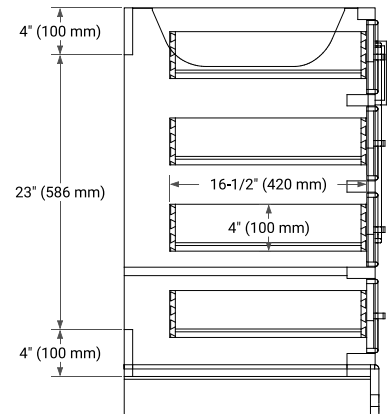

48" SINGLE SINK BASE CABINET

BASE CABINET DIMENSIONS

48" W x 21.5" D x 34.5" H

FEATURES

- Solid wood frame & plywood panels
- Dovetail drawers and joints
- Soft closing doors & drawers

HARDWARE FINISHES*

Brushed Nickel Satin Brass Matte Black Polished Chrome

49" SINGLE OVAL SINK COUNTERTOP WITH 1.5 IN. THICKNESS

OVERALL DIMENSIONS

49" W x 22" D x 1.5" H

COUNTERTOP OPTIONS

Carrara Marble

White Quartz

FEATURES

- Solid countertop with mitered edges & seams
- Undermount white oval sink
- Pre-drilled for 8" widespread faucet

INCLUDED

- Countertop
- Matching Backsplash
- Oval Sink

COUNTERTOP PLAN VIEW

EDGE SIDE VIEW

THREE DIMENSIONAL COUNTERTOP VIEW