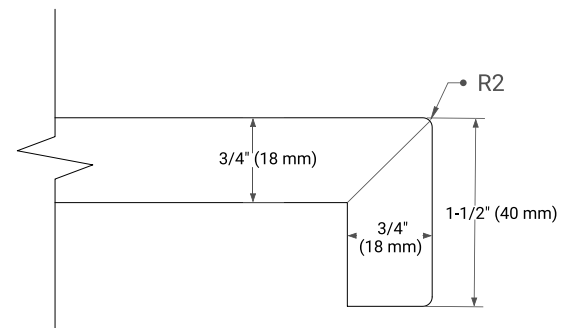

49" SINGLE OVAL SINK COUNTERTOP WITH 1.5 IN. THICKNESS

OVERALL DIMENSIONS

49" W x 22" D x 1.5" H

COUNTERTOP OPTIONS

Carrara Marble

White Quartz

FEATURES

- Solid countertop with mitered edges & seams
- Undermount white oval sink
- Pre-drilled for 8" widespread faucet

INCLUDED

- Countertop
- Matching Backsplash
- Oval Sink

COUNTERTOP PLAN VIEW

EDGE SIDE VIEW

THREE DIMENSIONAL COUNTERTOP VIEW