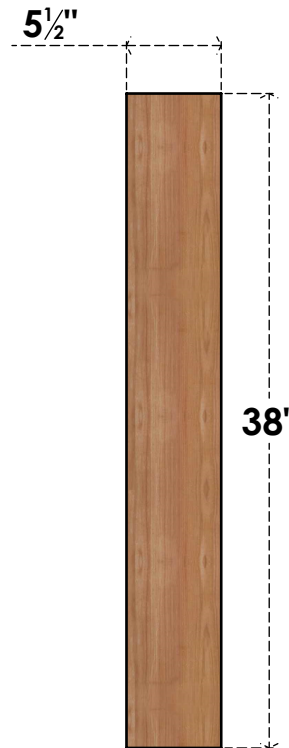

# BRC06X30X38TRA00SWR

5 1/2"W X 30"D X 38"H TRADITIONAL SMOOTH BRACE, WESTERN RED CEDAR

**SIDE**

**FRONT**

EKENA MILLWORK  
 2300 WEST MAIN ST.  
 CLARKSVILLE, TX 75426  
 TOLL FREE: 866-607-0453  
 WWW.EKENAMILLWORK.COM

**NOTES**

1. INSTALLATION TO BE COMPLETED IN ACCORDANCE WITH MANUFACTURER'S SPECIFICATIONS.
2. DRAWING MAY NOT BE TO SCALE
3. THIS DRAWING IS INTENDED FOR DESIGN AND PLANNING PURPOSES ONLY.
4. ALL INFORMATION CONTAINED HEREIN WAS CURRENT AT THE TIME OF DEVELOPMENT BUT MUST BE REVIEWED AND APPROVED BY THE PRODUCT MANUFACTURER TO BE CONSIDERED ACCURATE.
5. PRODUCTS ARE NOT KILN DRIED. THIS ITEM IS UNIQUE AND WILL CONTAIN THE NATURAL VARIATIONS THAT THE WOOD SPECIES OFFERS. THIS MAY RESULT IN VARIATIONS UP TO 1/4"