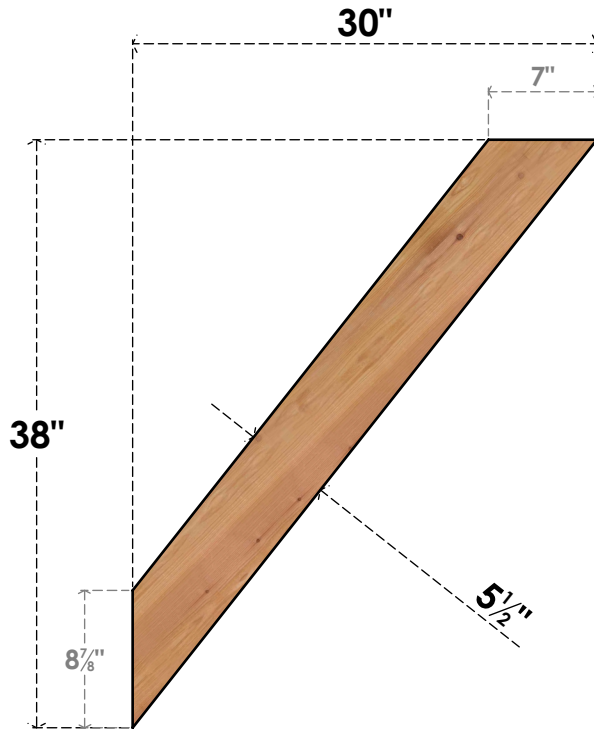

# BRC06X30X38TRA00SWR

5 1/2"W X 30"D X 38"H TRADITIONAL SMOOTH BRACE, WESTERN RED CEDAR

**SIDE**

**FRONT**

EKENA MILLWORK  
 2300 WEST MAIN ST.  
 CLARKSVILLE, TX 75426  
 TOLL FREE: 866-607-0453  
 WWW.EKENAMILLWORK.COM