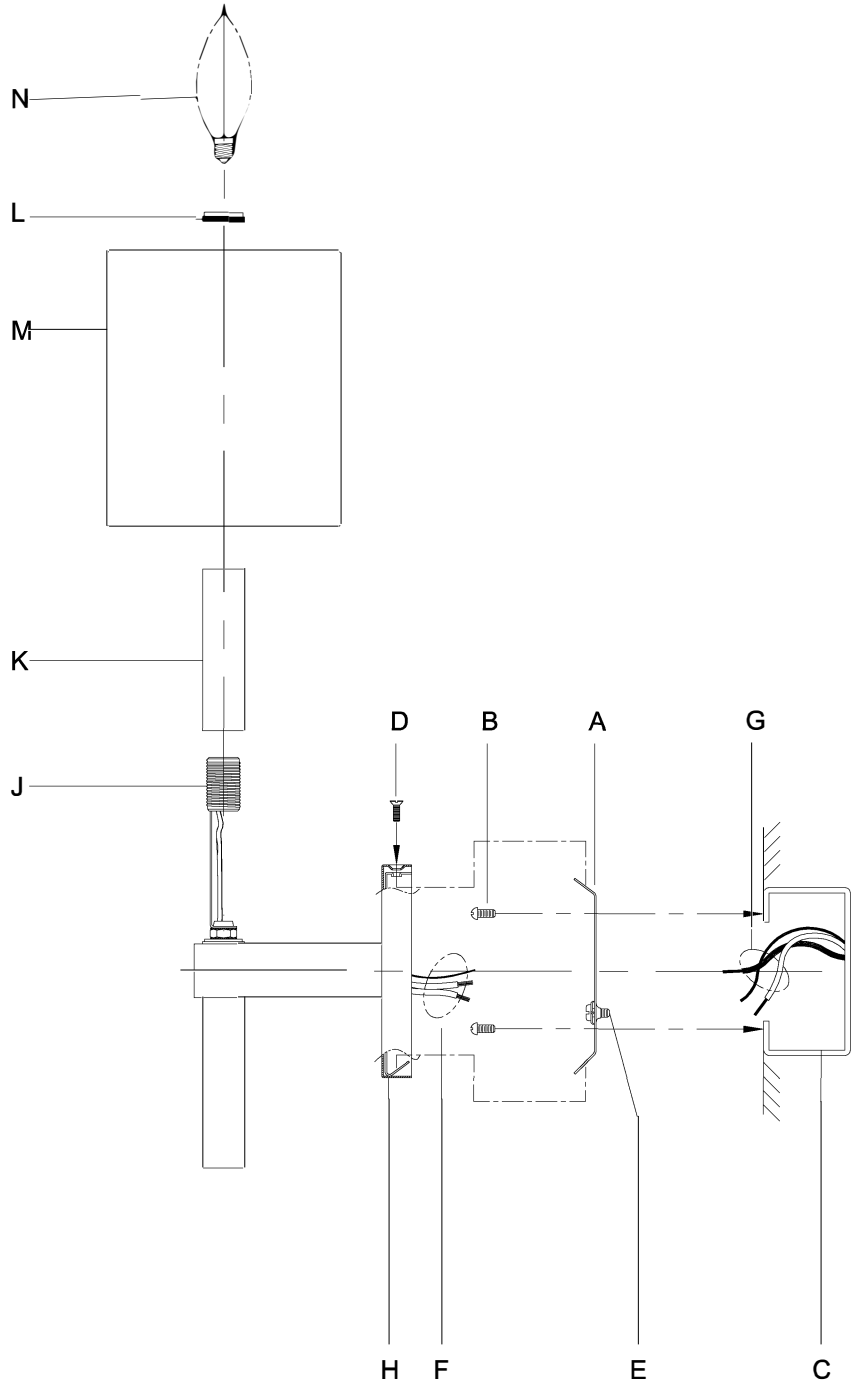

Assembly & Installation Instructions

CAUTION: Read instructions carefully and turn electricity off at main circuit breaker panel before beginning installation.

~~*****WARNING - If any Special Control Devices are used with this Fixture, Follow the Instructions Carefully to assure full compliance with N.E.C. requirements. If there are any questions, contact a Qualified Electrical Contractor.~~

WARNING - This product contains chemicals known to the State of California to cause cancer, birth defects and /or other reproductive harm. Thoroughly wash hands after installing, handling, cleaning, or otherwise touching this product.

CAUTION - All glass is fragile, use care when handling Glass component(s) and or Lamp(s).

*****

ASSEMBLY STEPS:

PASOS PARA ENSAMBLAR:

MODE D'ASSEMBLAGE:

1. E → A
2. B,A → C
3. F → G
4. H → A
5. D,H → A
6. K,M,L → J
7. N → J

**B, C, G & N
(NOT FURNISHED)
(NO INCLUIDA)
(NON FOURNIE)**