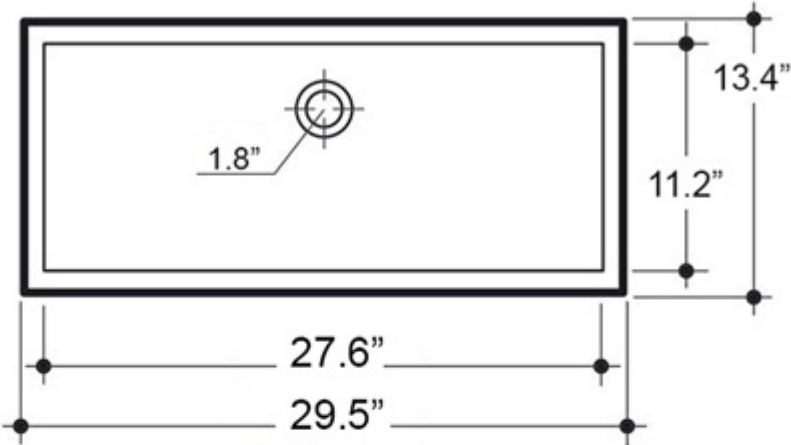

Collection Slim	Model Slim 0225	Dimensions Metric <i>1 inch = 2.54 cm</i> <i>1 inch = 25.4 mm</i>	 1051 Lea Drive - Collegeville, PA 19426 Tel. 215 513 9400 - Fax 610 831 0215 www.ws bathcollections.com - info@ws bathcollectins.com
-----------------------------	-----------------------------	---	---

Collection
Slim

Model |
Slim 0225

Dimensions Metric
1 inch = 2.54 cm
1 inch = 25.4 mm

1051 Lea Drive - Collegeville, PA 19426
Tel. 215 513 9400 - Fax 610 831 0215
www.ws bathcollections.com - info@ws bathcollectins.com

Silicone (optional)

Collection
Slim

Model |
Slim 0225

Dimensions Metric
1 inch = 2.54 cm
1 inch = 25.4 mm

WS[®]

BATH
COLLECTIONS

1051 Lea Drive - Collegeville, PA 19426
Tel. 215 513 9400 - Fax 610 831 0215

www.ws bathcollections.com - info@ws bathcollections.com

Recommended ADA Installation

Note: ADA Compliant when installed in accordance with ADA guidelines

<p>Collection Slim</p>	<p>Model Slim 0225</p>	<p>Dimensions Metric 1 inch = 2.54 cm 1 inch = 25.4 mm</p>	 <p>1051 Lea Drive - Collegeville, PA 19426 Tel. 215 513 9400 - Fax 610 831 0215 www.ws bathcollections.com - info@ws bathcollectins.com</p>
-----------------------------------	-------------------------------------	--	---