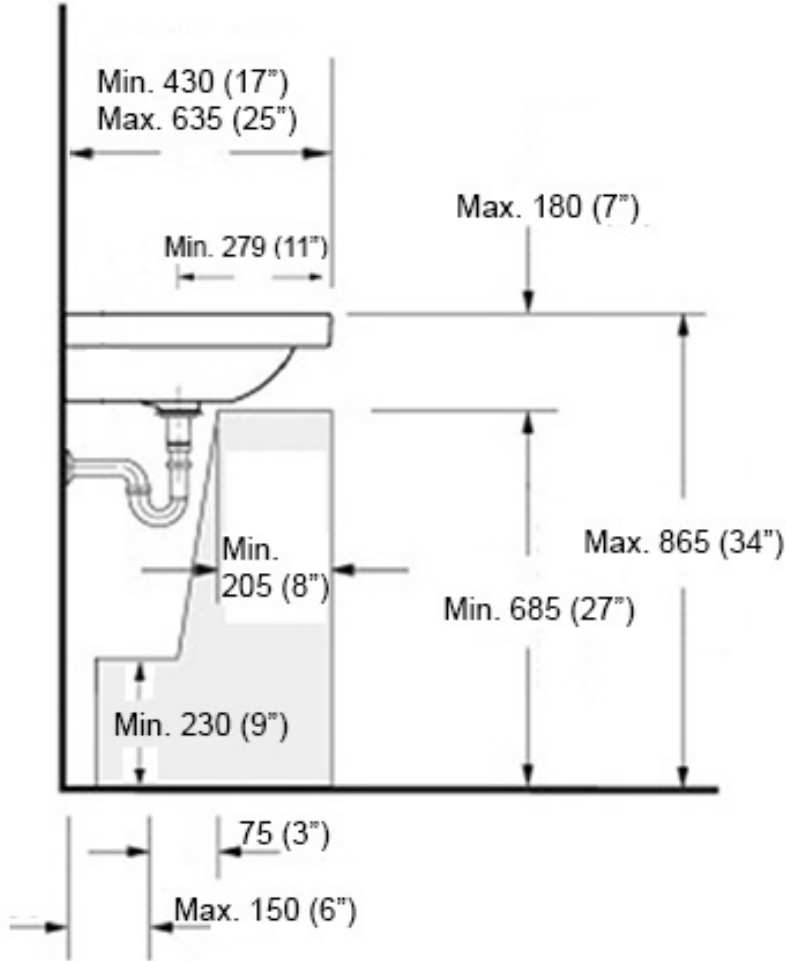

Collection
Slim

Model |
Slim 0225

Dimensions Metric
1 inch = 2.54 cm
1 inch = 25.4 mm

1051 Lea Drive - Collegeville, PA 19426
Tel. 215 513 9400 - Fax 610 831 0215
www.ws bathcollections.com - info@ws bathcollectins.com

Silicone (optional)

Collection
Slim

Model |
Slim 0225

Dimensions Metric
1 inch = 2.54 cm
1 inch = 25.4 mm

WS[®]

BATH
COLLECTIONS

1051 Lea Drive - Collegeville, PA 19426
Tel. 215 513 9400 - Fax 610 831 0215

www.ws bathcollections.com - info@ws bathcollections.com

Recommended ADA Installation

Note: ADA Compliant when installed in accordance with ADA guidelines

<p>Collection Slim</p>	<p>Model Slim 0225</p>	<p>Dimensions Metric 1 inch = 2.54 cm 1 inch = 25.4 mm</p>	 <p>1051 Lea Drive - Collegeville, PA 19426 Tel. 215 513 9400 - Fax 610 831 0215 www.ws bathcollections.com - info@ws bathcollectins.com</p>
-----------------------------------	-------------------------------------	--	---