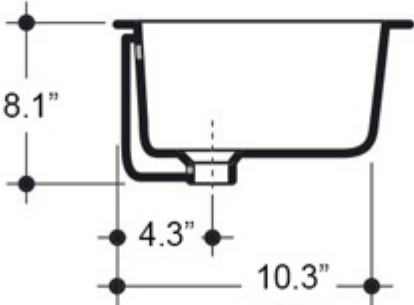

Collection Slim	Model Slim 0225	Dimensions Metric <i>1 inch = 2.54 cm</i> <i>1 inch = 25.4 mm</i>	 1051 Lea Drive - Collegeville, PA 19426 Tel. 215 513 9400 - Fax 610 831 0215 www.ws bathcollections.com - info@ws bathcollectins.com
-----------------------------	-----------------------------	---	---

Collection
Slim

Model |
Slim 0225

Dimensions Metric
1 inch = 2.54 cm
1 inch = 25.4 mm

1051 Lea Drive - Collegeville, PA 19426
Tel. 215 513 9400 - Fax 610 831 0215
www.ws bathcollections.com - info@ws bathcollectins.com

Silicone (optional)

Collection
Slim

Model |
Slim 0225

Dimensions Metric
1 inch = 2.54 cm
1 inch = 25.4 mm

WS[®]

BATH
COLLECTIONS

1051 Lea Drive - Collegeville, PA 19426
Tel. 215 513 9400 - Fax 610 831 0215

www.ws bathcollections.com - info@ws bathcollections.com