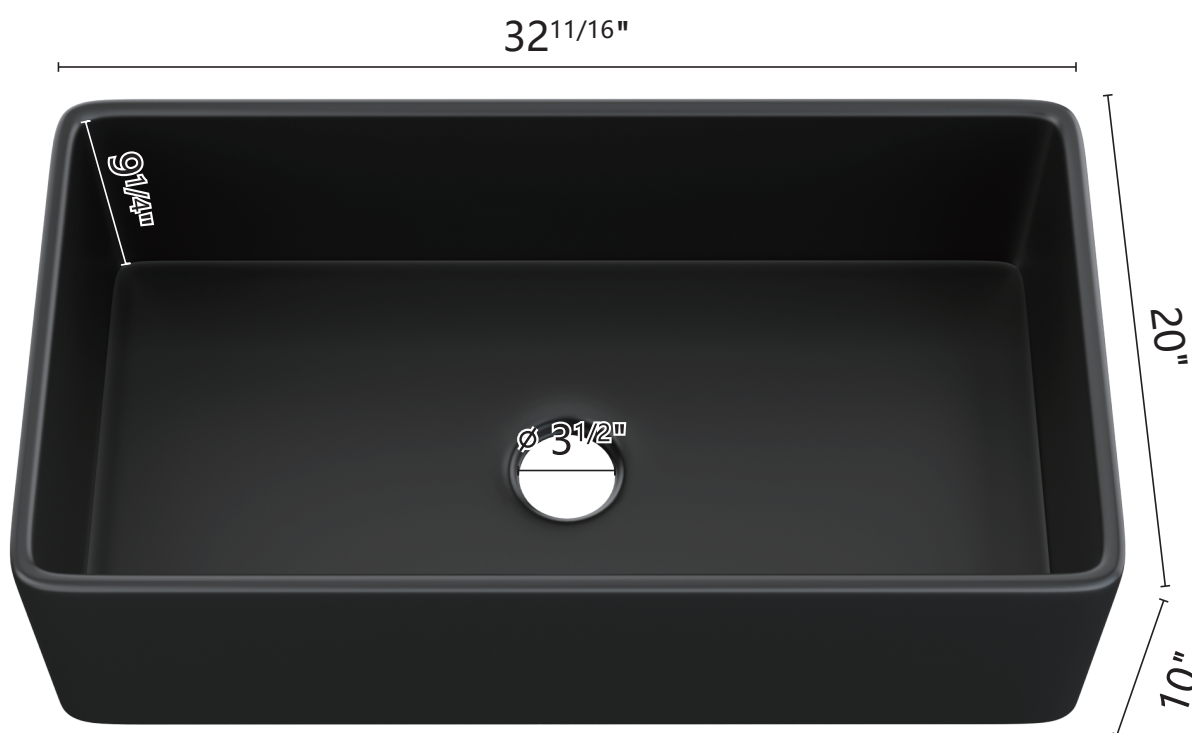

PRODUCT SIZE

KINDLY ATTENTION: To present a perfect installation, please measure the actual sink size for the cutout and trace for the countertop. Do not cut the countertop until you receive the sink. Because this fireclay sink size may vary in size by up to 1/4 inch during the high-temperature firing production.