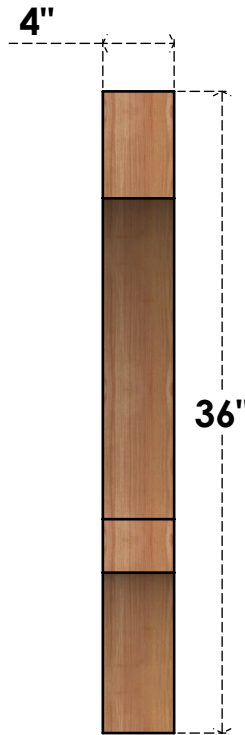

BRC04X32X36BOA00RWR

4"W X 32"D X 36"H BALBOA ROUGH SAWN BRACE, WESTERN RED CEDAR

SIDE

FRONT

EKENA MILLWORK
 2300 WEST MAIN ST.
 CLARKSVILLE, TX 75426
 TOLL FREE: 866-607-0453
 WWW.EKENAMILLWORK.COM

NOTES

1. INSTALLATION TO BE COMPLETED IN ACCORDANCE WITH MANUFACTURER'S SPECIFICATIONS.
2. DRAWING MAY NOT BE TO SCALE
3. THIS DRAWING IS INTENDED FOR DESIGN AND PLANNING PURPOSES ONLY.
4. ALL INFORMATION CONTAINED HEREIN WAS CURRENT AT THE TIME OF DEVELOPMENT BUT MUST BE REVIEWED AND APPROVED BY THE PRODUCT MANUFACTURER TO BE CONSIDERED ACCURATE.
5. PRODUCTS ARE NOT KILN DRIED. THIS ITEM IS UNIQUE AND WILL CONTAIN THE NATURAL VARIATIONS THAT THE WOOD SPECIES OFFERS. THIS MAY RESULT IN VARIATIONS UP TO 1/4"