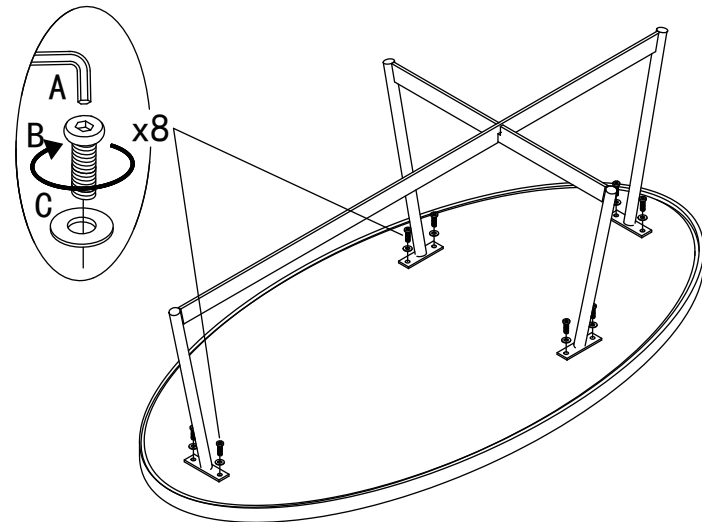

# Assembly Instructions OVAL COFFEE TABLE

- A (1 pcs)  
M4
- B (8 pcs)  
Ø6x15mm
- C (8 pcs)  
Ø6x18mm

During assembly, hand tighten screws only. When the screws are in place, tighten completely.

## OVAL COFFEE TABLE

A (1 pcs)  
M4

B (8 pcs)  
Ø6x15mm

C (8 pcs)  
Ø6x18mm

PLEASE NOTE: Check that you have received all components and hardware before assembling.

1▷

1▷

During assembly, hand tighten screws only. When the screws are in place, tighten completely.