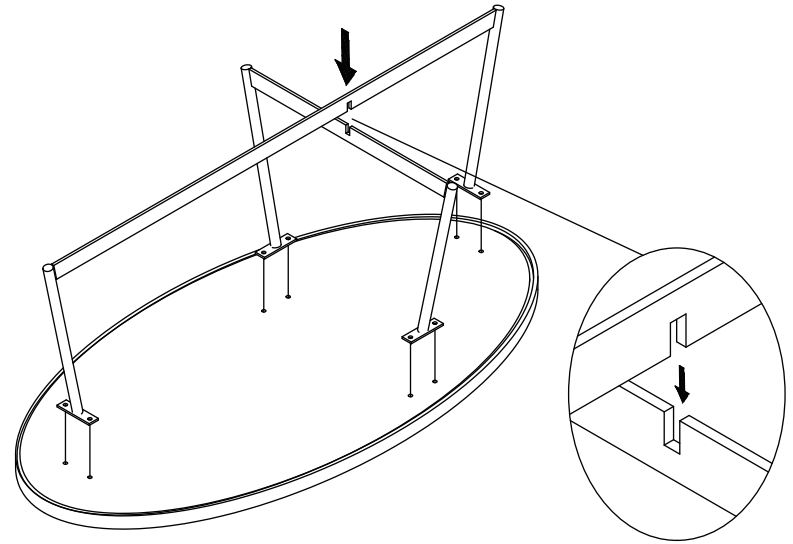

# Assembly Instructions OVAL COFFEE TABLE

- A (1 pcs)  
M4
- B (8 pcs)  
Ø6x15mm
- C (8 pcs)  
Ø6x18mm

During assembly, hand tighten screws only. When the screws are in place, tighten completely.

## OVAL COFFEE TABLE

A (1 pcs)  
M4

B (8 pcs)  
Ø6x15mm

C (8 pcs)  
Ø6x18mm

PLEASE NOTE: Check that you have received all components and hardware before assembling.

1▷

1▷

During assembly, hand tighten screws only. When the screws are in place, tighten completely.