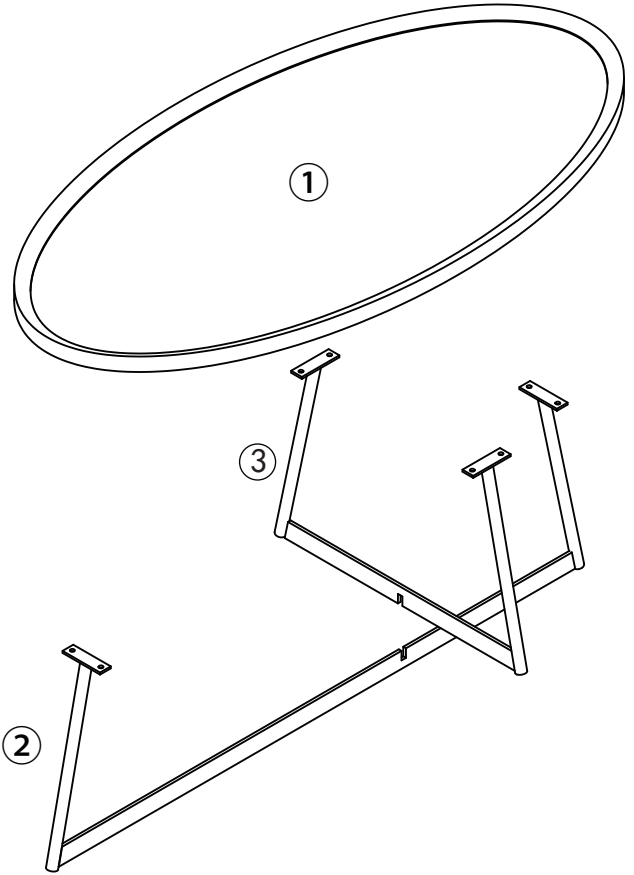

# Assembly Instructions OVAL COFFEE TABLE

- A (1 pcs)  
M4
- B (8 pcs)  
Ø6x15mm
- C (8 pcs)  
Ø6x18mm

During assembly, hand tighten screws only. When the screws are in place, tighten completely.

## OVAL COFFEE TABLE

A (1 pcs)  
M4

B (8 pcs)  
Ø6x15mm

C (8 pcs)  
Ø6x18mm

PLEASE NOTE: Check that you have received all components and hardware before assembling.

1▷

1▷

During assembly, hand tighten screws only. When the screws are in place, tighten completely.