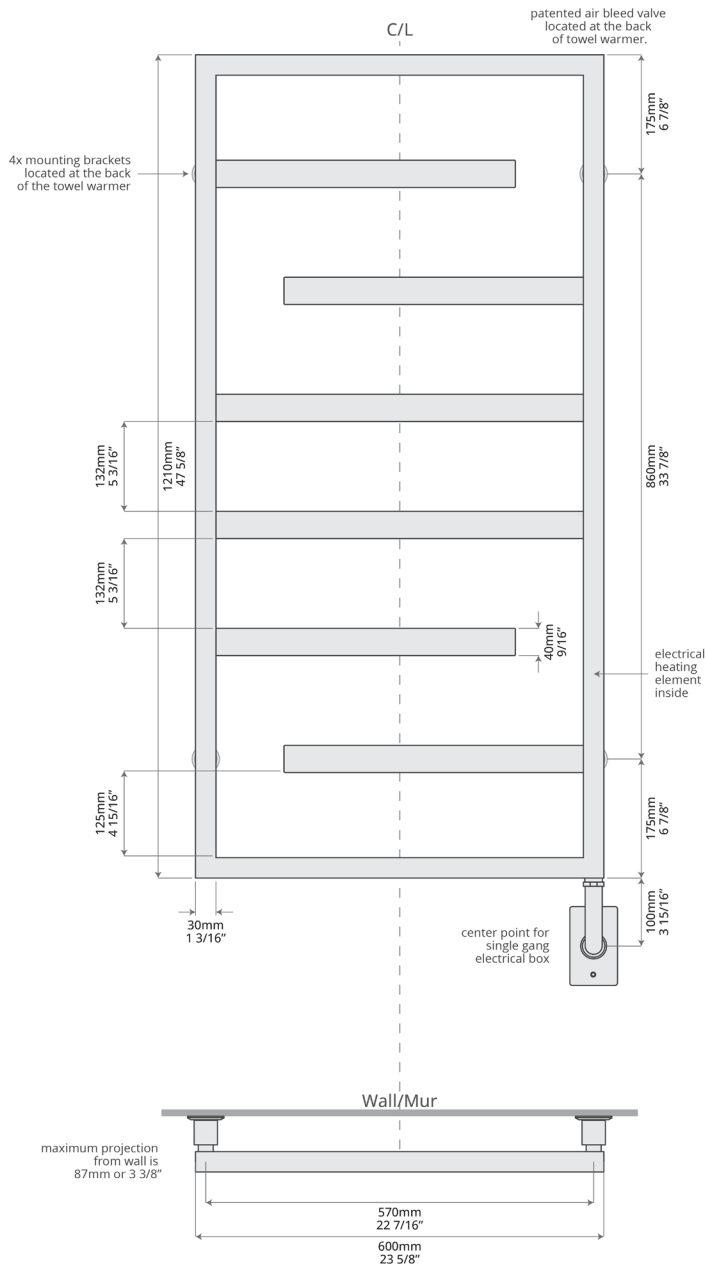

**Installation - HARDWIRED**

- Default power cord location is right column but can be pre-ordered on the left
- Hardwire kit included with wall plate in the same finish

**Included:** Programmable Wi-Fi Smart Switch

**Dimensions (WxHxD):**

23 5/8" x 47 5/8" x 3 1/4"  
(600mm x 1210mm x 82mm)

**FINISHES:**

Model #	Description	Finish	Watts	Volts	Weight (lb)	Metal Type
W92402	23.5"x47.5" Vasto Electric Hardwired	Matte White	300W	120V	27	Mild Steel
W92403	23.5"x47.5" Vasto Electric Hardwired	Chrome	150W	120V	27	Mild Steel
W92404	23.5"x47.5" Vasto Electric Hardwired	Brushed Nickel	150W	120V	27	Stainless Steel
W92405	23.5"x47.5" Vasto Electric Hardwired	Matte Black	300W	120V	27	Mild Steel
W92406	23.5"x47.5" Vasto Electric Hardwired	Polished Nickel	150W	120V	27	Stainless Steel
W92408	23.5"x47.5" Vasto Electric Hardwired	PVD Brushed Gold	300W	120V	27	Stainless Steel
W92409	23.5"x47.5" Vasto Electric Hardwired	PVD Brushed Bronze	150W	120V	27	Stainless Steel

**Diagram and measurements:**

**What's in the box:**

- 1 towel warmer (heating element with electrical connection comes attached)
- 4 screws
- 4 wall anchors
- 4 set screws
- 4 mounting brackets (set)
- 1 allen key
- 1 hardwire kit
- 1 programmable controller