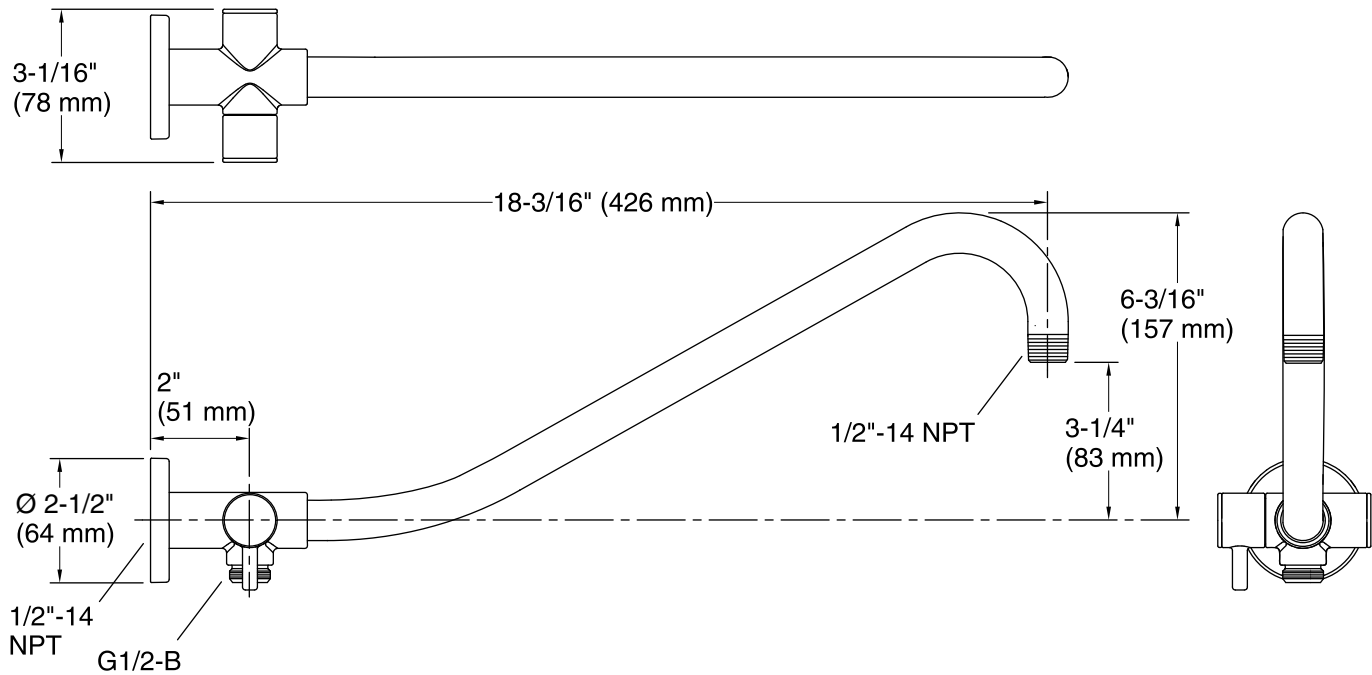

### Features

- Diverter switches water between rainhead or handshower, or both on at one time
- 1/2-inch NPT connection
- For use with KOHLER rainheads & handshowers (sold separately)

### Technical Information

All product dimensions are nominal.