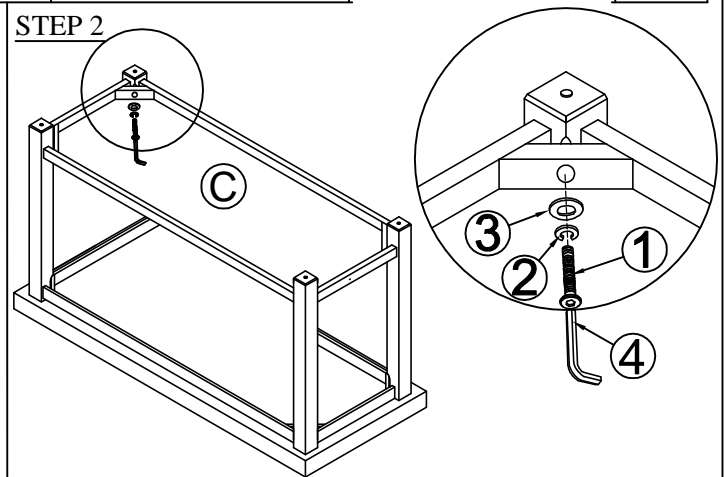

Assembly Instruction for SOFA TABLE

Caution: Please read instructions thoroughly before unpacking assembly parts. Sharp, exposed staple tips can cause injury, therefore, for your protection, please remove any exposed staples used in packing.

1. We recommend that you should assemble this product with the assistance of another person; this will make assembly easier, and will help to eliminate damage the product or injury to persons during assembly.
2. Be sure to check all packing materials carefully for small parts that may have come loose inside the carton during shipment.
3. Please do not over tighten screws or bolts .
4. Please put all parts on a non - abrasive floor before assembly, and follow the assembly steps to assemble your newly purchased product correctly and efficiently.

PARTS LIST

No	PARTS DESC.	
A		TOP
B		LEG
C		BOTTOM SHELF

HARDWARE LIST

Q'TY.	No	HARDWARE DESC.	Q'TY.
1PC	1	BOLT 5/16"x 55mm	12PCS
4PCS	2	SPRING WASHER Ø5/16"	12PCS
1PC	3	FLAT WASHER Ø5/16"	12PCS
	4	ALLEN KEY 2-1/4"x4mm	1PC

STEP 1

STEP 2

Assembly completed