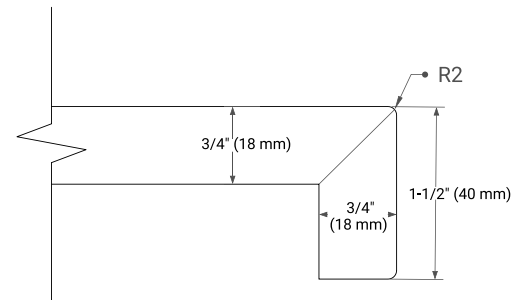

AVAILABLE COLORS

White Grey Midnight Blue White Oak

FRONT VIEW

SIDE VIEW

PLAN VIEW

72" DOUBLE RECTANGLE SINK COUNTERTOP WITH 1.5 IN. THICKNESS

ARIEL

OVERALL DIMENSIONS

72.25" W x 22" D x 1.5" H

COUNTERTOP OPTIONS

Carrara White Quartz

FEATURES

- Solid countertop with mitered edges & seams
- Undermount white rectangular sink
- Pre-drilled for 8" widespread faucet

INCLUDED

- Countertop
- Matching Backsplash
- Rectangle Sinks

COUNTERTOP PLAN VIEW

EDGE SIDE VIEW

THREE DIMENSIONAL COUNTERTOP VIEW