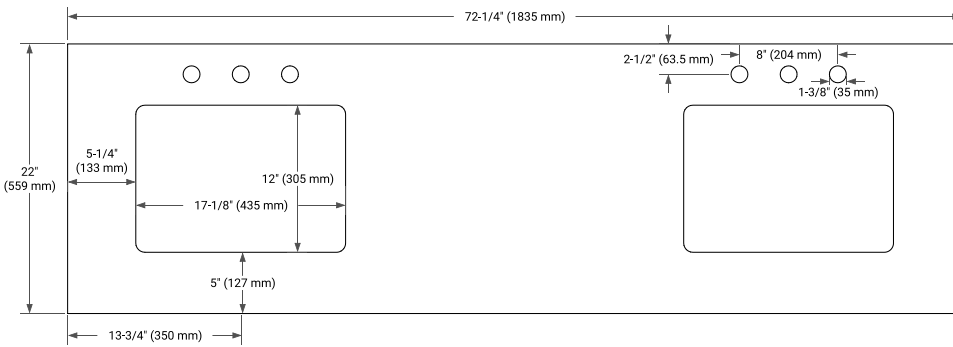

AVAILABLE COLORS

White Grey Midnight Blue White Oak

FRONT VIEW

SIDE VIEW

PLAN VIEW

72" DOUBLE RECTANGLE SINK COUNTERTOP WITH 1.5 IN. THICKNESS

ARIEL

OVERALL DIMENSIONS

72.25" W x 22" D x 1.5" H

COUNTERTOP OPTIONS

Carrara White Quartz

FEATURES

- Solid countertop with mitered edges & seams
- Undermount white rectangular sink
- Pre-drilled for 8" widespread faucet

INCLUDED

- Countertop
- Matching Backsplash
- Rectangle Sinks

COUNTERTOP PLAN VIEW

EDGE SIDE VIEW

THREE DIMENSIONAL COUNTERTOP VIEW