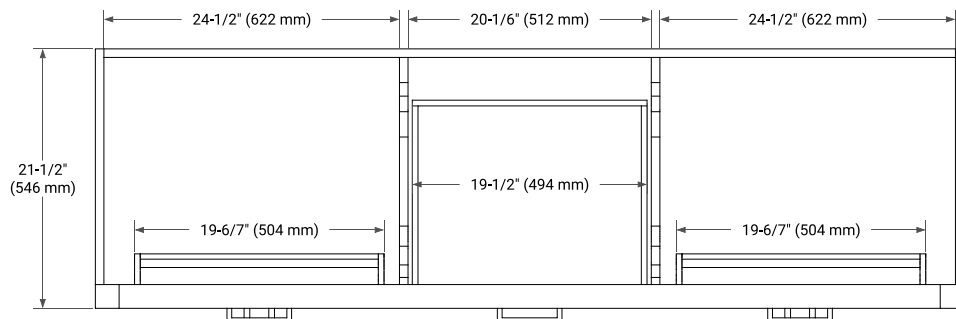

BASE CABINET DIMENSIONS

72" W x 21.5" D x 34.5" H

FEATURES

- Solid wood frame & plywood panels
- Dovetail drawers and joints
- Soft closing doors & drawers

HARDWARE FINISHES

Brushed Nickel Satin Brass Matte Black Polished Chrome

AVAILABLE COLORS

White Grey Midnight Blue White Oak

FRONT VIEW

SIDE VIEW

PLAN VIEW

72" DOUBLE RECTANGLE SINK COUNTERTOP WITH 1.5 IN. THICKNESS

ARIEL

OVERALL DIMENSIONS

72.25" W x 22" D x 1.5" H

COUNTERTOP OPTIONS

Carrara White Quartz

FEATURES

- Solid countertop with mitered edges & seams
- Undermount white rectangular sink
- Pre-drilled for 8" widespread faucet

INCLUDED

- Countertop
- Matching Backsplash
- Rectangle Sinks

COUNTERTOP PLAN VIEW

EDGE SIDE VIEW

THREE DIMENSIONAL COUNTERTOP VIEW