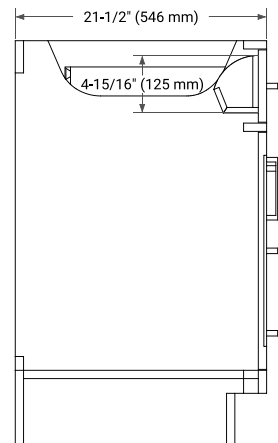

BASE CABINET DIMENSIONS

72" W x 21.5" D x 34.5" H

FEATURES

- Solid wood frame & plywood panels
- Dovetail drawers and joints
- Soft closing doors & drawers

HARDWARE FINISHES

Brushed Nickel Satin Brass Matte Black Polished Chrome

AVAILABLE COLORS

White Grey Midnight Blue White Oak

FRONT VIEW

SIDE VIEW

PLAN VIEW

72" DOUBLE RECTANGLE SINK COUNTERTOP WITH 1.5 IN. THICKNESS

ARIEL

OVERALL DIMENSIONS

72.25" W x 22" D x 1.5" H

COUNTERTOP OPTIONS

Carrara White Quartz

FEATURES

- Solid countertop with mitered edges & seams
- Undermount white rectangular sink
- Pre-drilled for 8" widespread faucet

INCLUDED

- Countertop
- Matching Backsplash
- Rectangle Sinks

COUNTERTOP PLAN VIEW

EDGE SIDE VIEW

THREE DIMENSIONAL COUNTERTOP VIEW