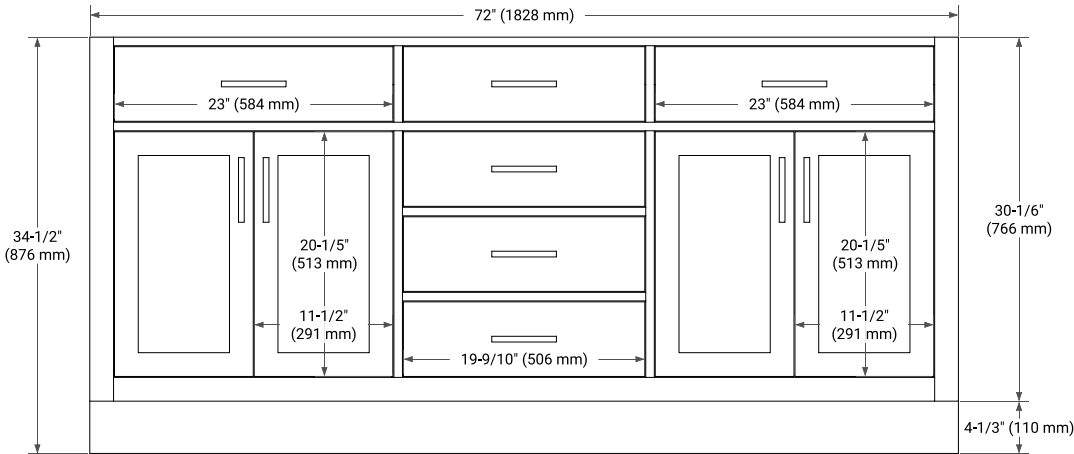

BASE CABINET DIMENSIONS

72" W x 21.5" D x 34.5" H

FEATURES

- Solid wood frame & plywood panels
- Dovetail drawers and joints
- Soft closing doors & drawers

HARDWARE FINISHES

Brushed Nickel Satin Brass Matte Black Polished Chrome

AVAILABLE COLORS

White Grey Midnight Blue White Oak

FRONT VIEW

SIDE VIEW

PLAN VIEW

72" DOUBLE RECTANGLE SINK COUNTERTOP WITH 1.5 IN. THICKNESS

ARIEL

OVERALL DIMENSIONS

72.25" W x 22" D x 1.5" H

COUNTERTOP OPTIONS

Carrara White Quartz

FEATURES

- Solid countertop with mitered edges & seams
- Undermount white rectangular sink
- Pre-drilled for 8" widespread faucet

INCLUDED

- Countertop
- Matching Backsplash
- Rectangle Sinks

COUNTERTOP PLAN VIEW

EDGE SIDE VIEW

THREE DIMENSIONAL COUNTERTOP VIEW