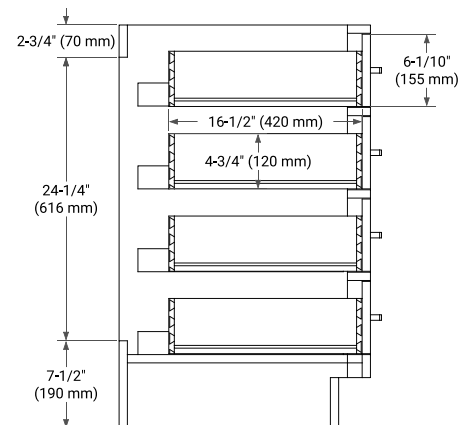

BASE CABINET DIMENSIONS

72" W x 21.5" D x 34.5" H

FEATURES

- Solid wood frame & plywood panels
- Dovetail drawers and joints
- Soft closing doors & drawers

HARDWARE FINISHES

Brushed Nickel Satin Brass Matte Black Polished Chrome

AVAILABLE COLORS

White Grey Midnight Blue White Oak

FRONT VIEW

SIDE VIEW

PLAN VIEW

72" DOUBLE RECTANGLE SINK COUNTERTOP WITH 1.5 IN. THICKNESS

ARIEL

OVERALL DIMENSIONS

72.25" W x 22" D x 1.5" H

COUNTERTOP OPTIONS

Carrara White Quartz

FEATURES

- Solid countertop with mitered edges & seams
- Undermount white rectangular sink
- Pre-drilled for 8" widespread faucet

INCLUDED

- Countertop
- Matching Backsplash
- Rectangle Sinks

COUNTERTOP PLAN VIEW

EDGE SIDE VIEW

THREE DIMENSIONAL COUNTERTOP VIEW