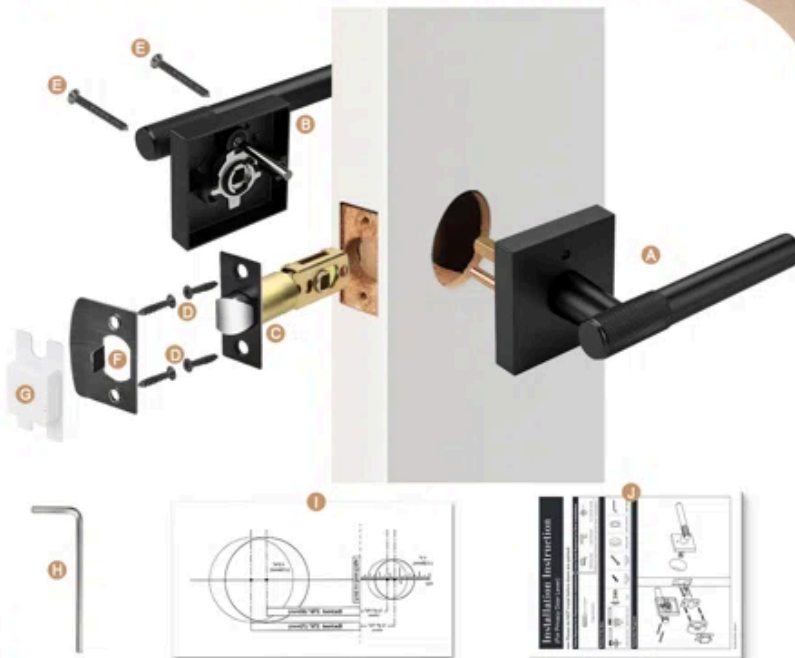

Easy to Install

- | | |
|----------------------------------|---------------------------------|
| A Exterior Door lever x 1 | F Striking Plate x 1 |
| B Interior Door lever x 1 | G Striking Plate Box x 1 |
| C Latch x 1 | H Hook Spanner x 1 |
| D Short Screws x 4 | I Template x 1 |
| E Long Screws x 2 | J Instructions x 1 |