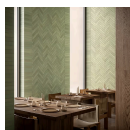

IMPRESS VERDE GREEN 2X10 HANDMADE MATTE TERRACOTTA TILE

The Impress Verde Green 2x10 Handmade Matte Terracotta Tile offers the allure of natural patina without the wait. Its slim, elongated form is enriched by a leafy green color and lightly textured, matte surface, bringing timeless character to floors or walls, in bathrooms, kitchens, or as a fireplace surround.

COLORS

Azur Blue

Blanco
White

Clay
Terracotta

Sand
Terracotta

+2

SPECIFICATIONS

Colorway
Green

Commercial
Wall

Finish
Matte

Item Size
2.36 x 9.84"

Material
Handmade Terracotta

Residential
Wall, Floor

PRODUCT GALLERY

DETAILED SPECS

Available Sizes