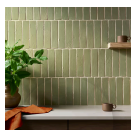

IMPRESS VERDE GREEN 2X10 HANDMADE MATTE TERRACOTTA TILE

The Impress Verde Green 2x10 Handmade Matte Terracotta Tile offers the allure of natural patina without the wait. Its slim, elongated form is enriched by a leafy green color and lightly textured, matte surface, bringing timeless character to floors or walls, in bathrooms, kitchens, or as a fireplace surround.

COLORS

Azur Blue

Blanco
White

Clay
Terracotta

Sand
Terracotta

+2

SPECIFICATIONS

Colorway
Green

Commercial
Wall

Finish
Matte

Item Size
2.36 x 9.84"

Material
Handmade Terracotta

Residential
Wall, Floor

PRODUCT GALLERY

DETAILED SPECS

Available Sizes