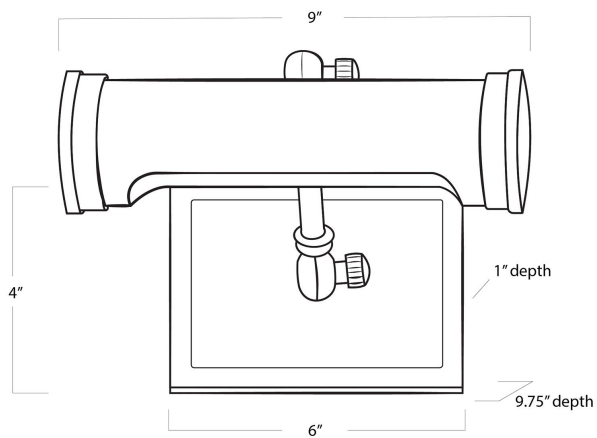

### Tate Picture Light Small 15-1176PN

<b>HEIGHT</b>	4
<b>WIDTH</b>	9
<b>DEPTH</b>	9.75
<b>SHADE DIMS</b>	N/A
<b>SHADE COLOR</b>	N/A
<b>BULB QTY</b>	1
<b>BULB TYPE</b>	B Type Candelabra Base (E12)
<b>SOCKET</b>	E12 Candelabra
<b>WATTAGE</b>	25 Watt Max
<b>WIRING TYPE</b>	Hard Wire or Pinup
<b>BACKPLATE</b>	6 x 4 x 1
<b>JUNCTION BOX</b>	2 in from top, 2 in from bottom, 4.5 in from side
<b>MATERIAL</b>	Steel
<b>FINISH</b>	Polished Nickel
<b>NOTES</b>	N/A
<b>FREIGHT ONLY</b>	No