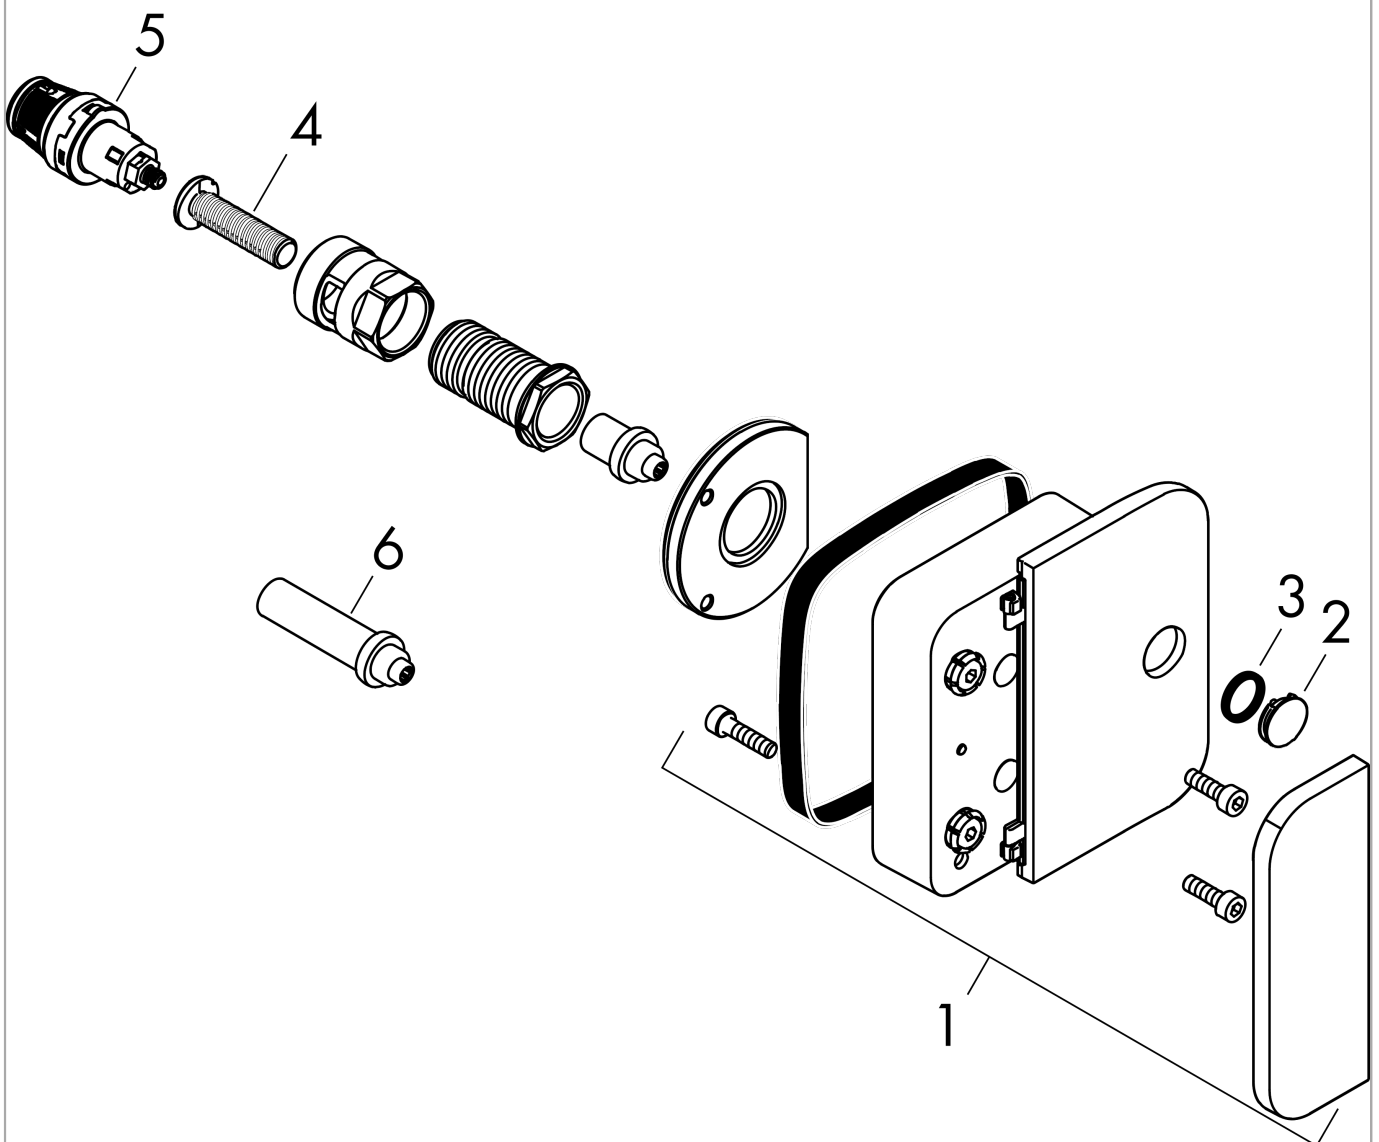

AXOR One
Shut-off valve for concealed installation
Finish: **Brushed Nickel** Article Number: **45771820**

product features

- comfortable turning on / off of outlets with large Select-paddle
- connection type: basic set
- 1 function
- connection dimension: DN15
- material: metal

Technology

Design awards

Product image

Scale drawing

AXOR One
Shut-off valve for concealed installation
Finish: **Brushed Nickel** Article Number: **45771820**

Exploded Drawing

Year of production: >11/16

AXOR One
Shut-off valve for concealed installation
 Finish: **Brushed Nickel** Article Number: **45771820**

Spare part list

Year of production: >11/16

Pos.		Article Number	PC	PU
1	escutcheon with handle	92743820	21	1
2	set of symbols	92541830	16	1
3	O-ring 13x2	98128000	1	1
4	Select-adapter	92219000	2	1
5	shut off unit	95758000	14	1
6	extension 25 mm	93421000	11	1
a	base body	45770180	99	1