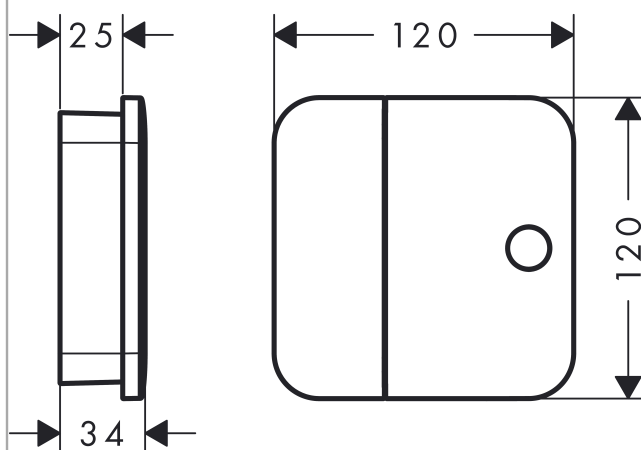

AXOR One
Shut-off valve for concealed installation
Finish: **Brushed Nickel** Article Number: **45771820**

product features

- comfortable turning on / off of outlets with large Select-paddle
- connection type: basic set
- 1 function
- connection dimension: DN15
- material: metal

Technology

Design awards

Product image

Scale drawing

AXOR One
Shut-off valve for concealed installation
Finish: **Brushed Nickel** Article Number: **45771820**

Exploded Drawing

Year of production: >11/16

AXOR One
Shut-off valve for concealed installation
 Finish: **Brushed Nickel** Article Number: **45771820**

Spare part list

Year of production: >11/16

Pos.		Article Number	PC	PU
1	escutcheon with handle	92743820	21	1
2	set of symbols	92541830	16	1
3	O-ring 13x2	98128000	1	1
4	Select-adapter	92219000	2	1
5	shut off unit	95758000	14	1
6	extension 25 mm	93421000	11	1
a	base body	45770180	99	1