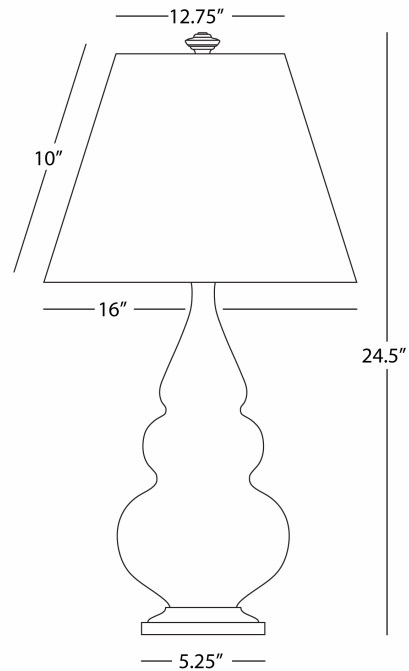

SMALL TRIPLE GOURD

MCL30

Table Lamp

1-150W Max.

Bulb Type: A

Switch: Hi-Lo Dimming

Matte Celadon Glazed Ceramic

Antique Natural Brass Finished Accents

Pearl Dupioni Fabric Shade

See Triple Gourd Table for Color / Base / Shade
Options

* *Made In The USA*