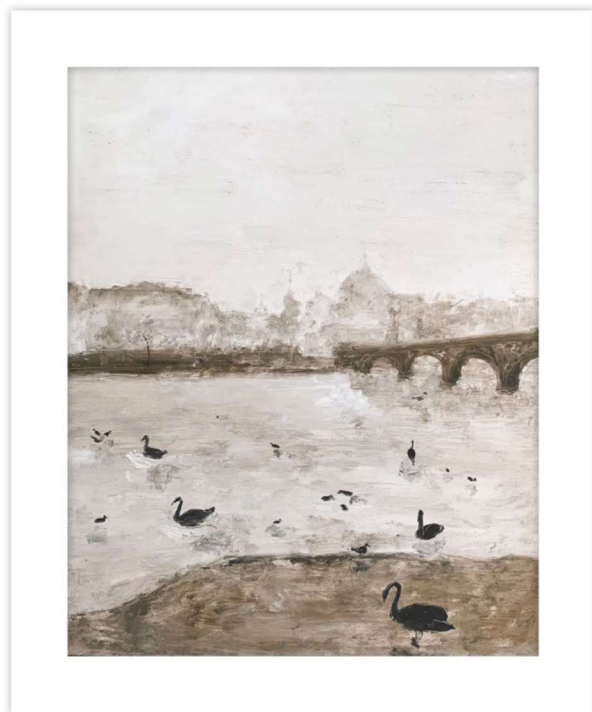

# THEODORE ALEXANDER

## England Moments 2

D3104S62067-5179

Wood Frame

Textured Paper

M5 - White Smooth + White Core Width:4"

F1360 - Antique Silver & Black Cap Frame - Width: 0.75

W 31½ x D 1¼ x H 37½ inches

Material(s):