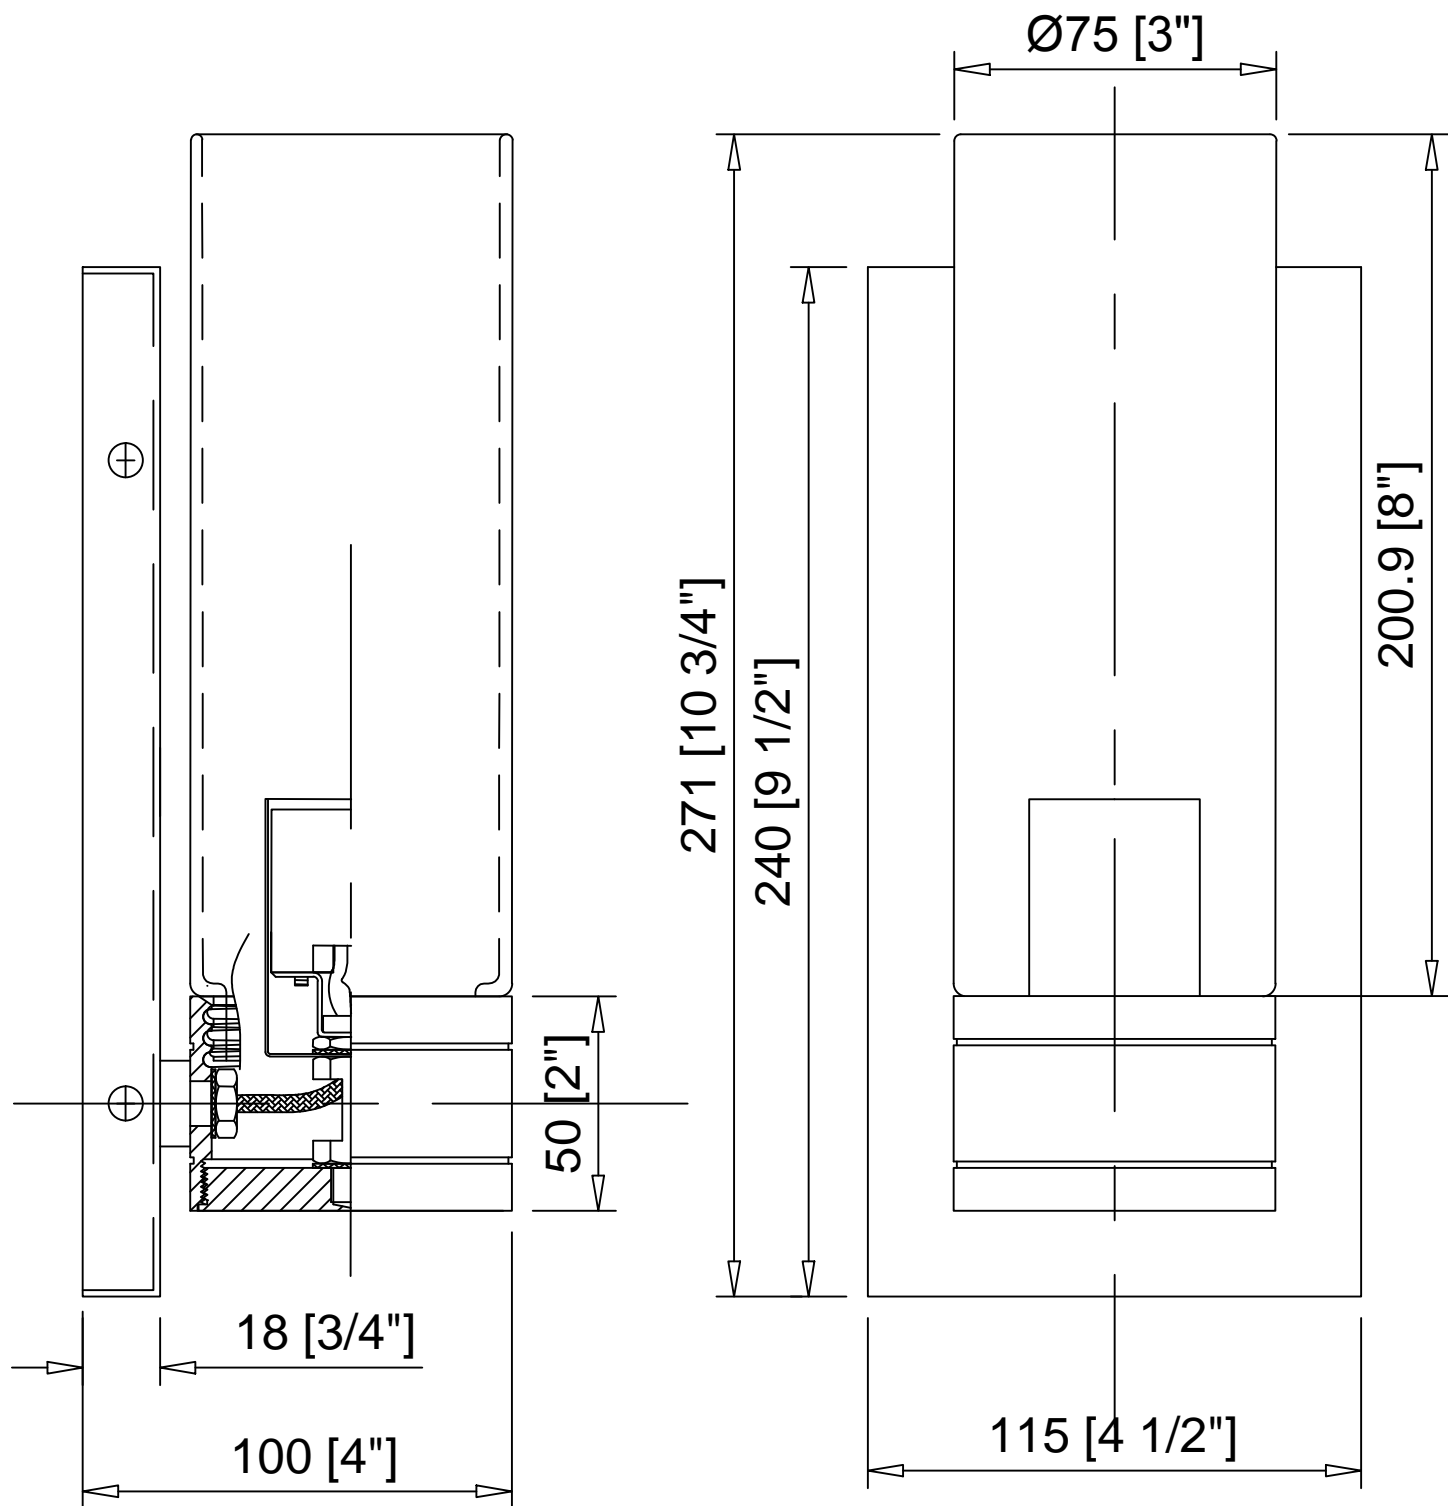

INNOVATIONS LIGHTING
 DESIGN COPYRIGHT - 6/12/2024
 ALL RIGHTS RESERVED AND MAY
 NOT BE DUPLICATED WITHOUT OUR
 WRITTEN PERMISSION

TITLE		REV. A
1LT Wall Sconce		
ITEM NO:	617-1W-G617-8	
VENDOR:	Delong Lighting	