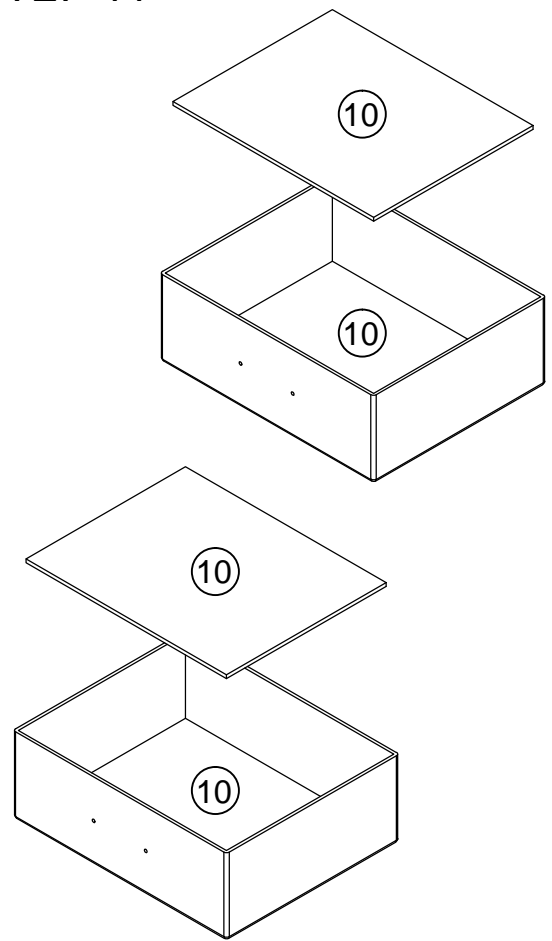

INSTALLATION INSTRUCTION

NO.	PICTURE	SIZE	QTY
A		Ø39	4
B		Ø16	4
C		Ø5X44L	10
D		Ø6X25L	18
E		Ø4.8X12L	8
F		12X40X2.0T	2
G	X2 X4		1
H			1
I			4

ASSEMBLY INSTRUCTION

①

X2

②

X1

③

STEP 1

C Ø5X44
X3

STEP 2

C Ø5X44
X3

STEP 3

B Ø16
X4

INSTALLATION INSTRUCTION

STEP 4

Note the direction of the chute

STEP 5

INSTALLATION INSTRUCTION

STEP 6

STEP 7

STEP 8

INSTALLATION INSTRUCTION

STEP 9

STEP 11

STEP 11

STEP 12